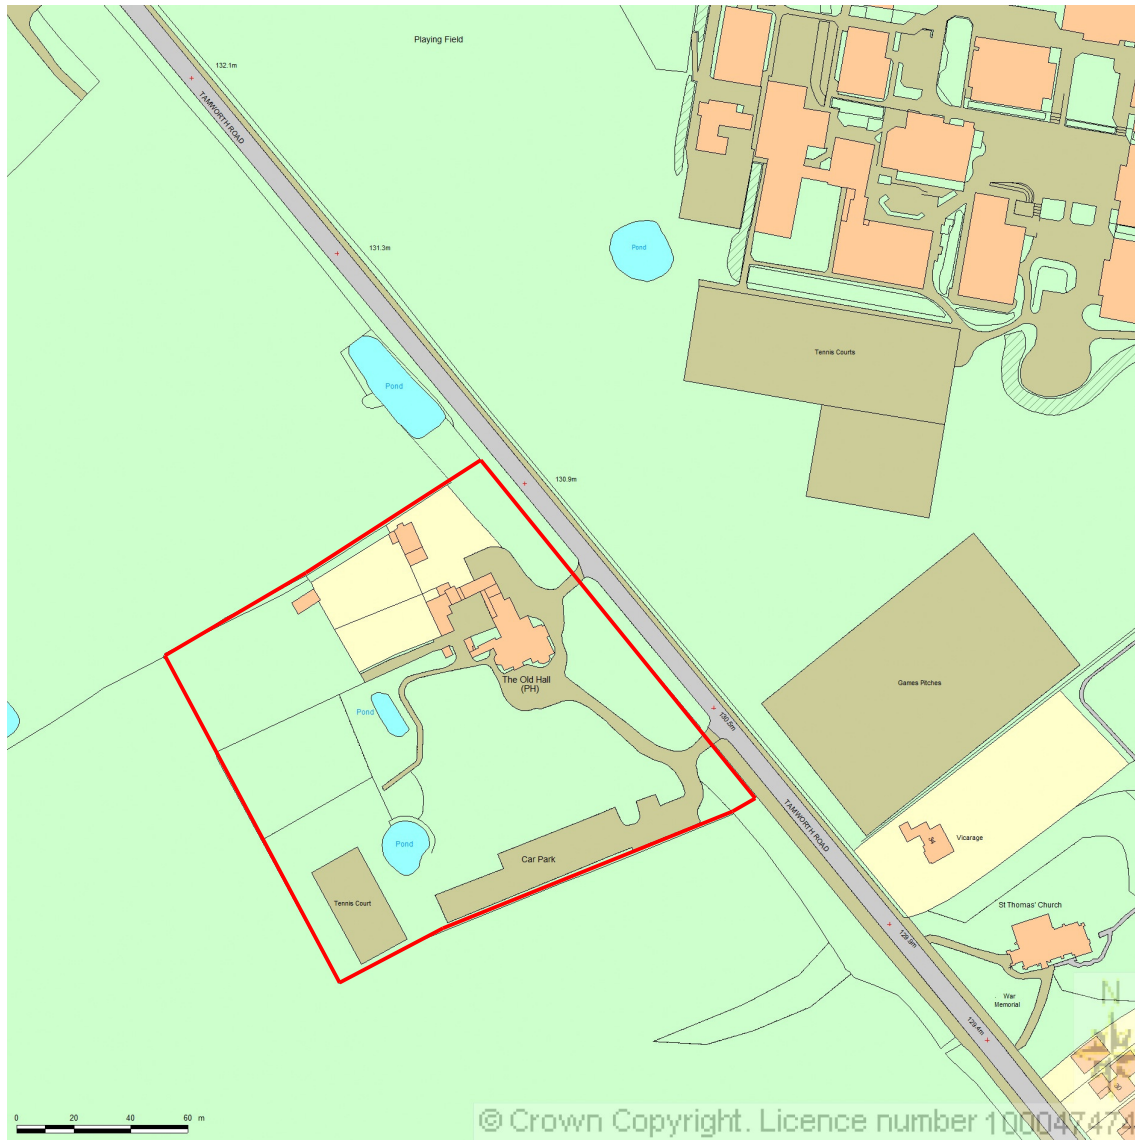

AREA 16 HA
SCALE 1:2500

CENTRE COORDINATES: 431496, 282666

The Old Hall, Coventry, PP-01615910