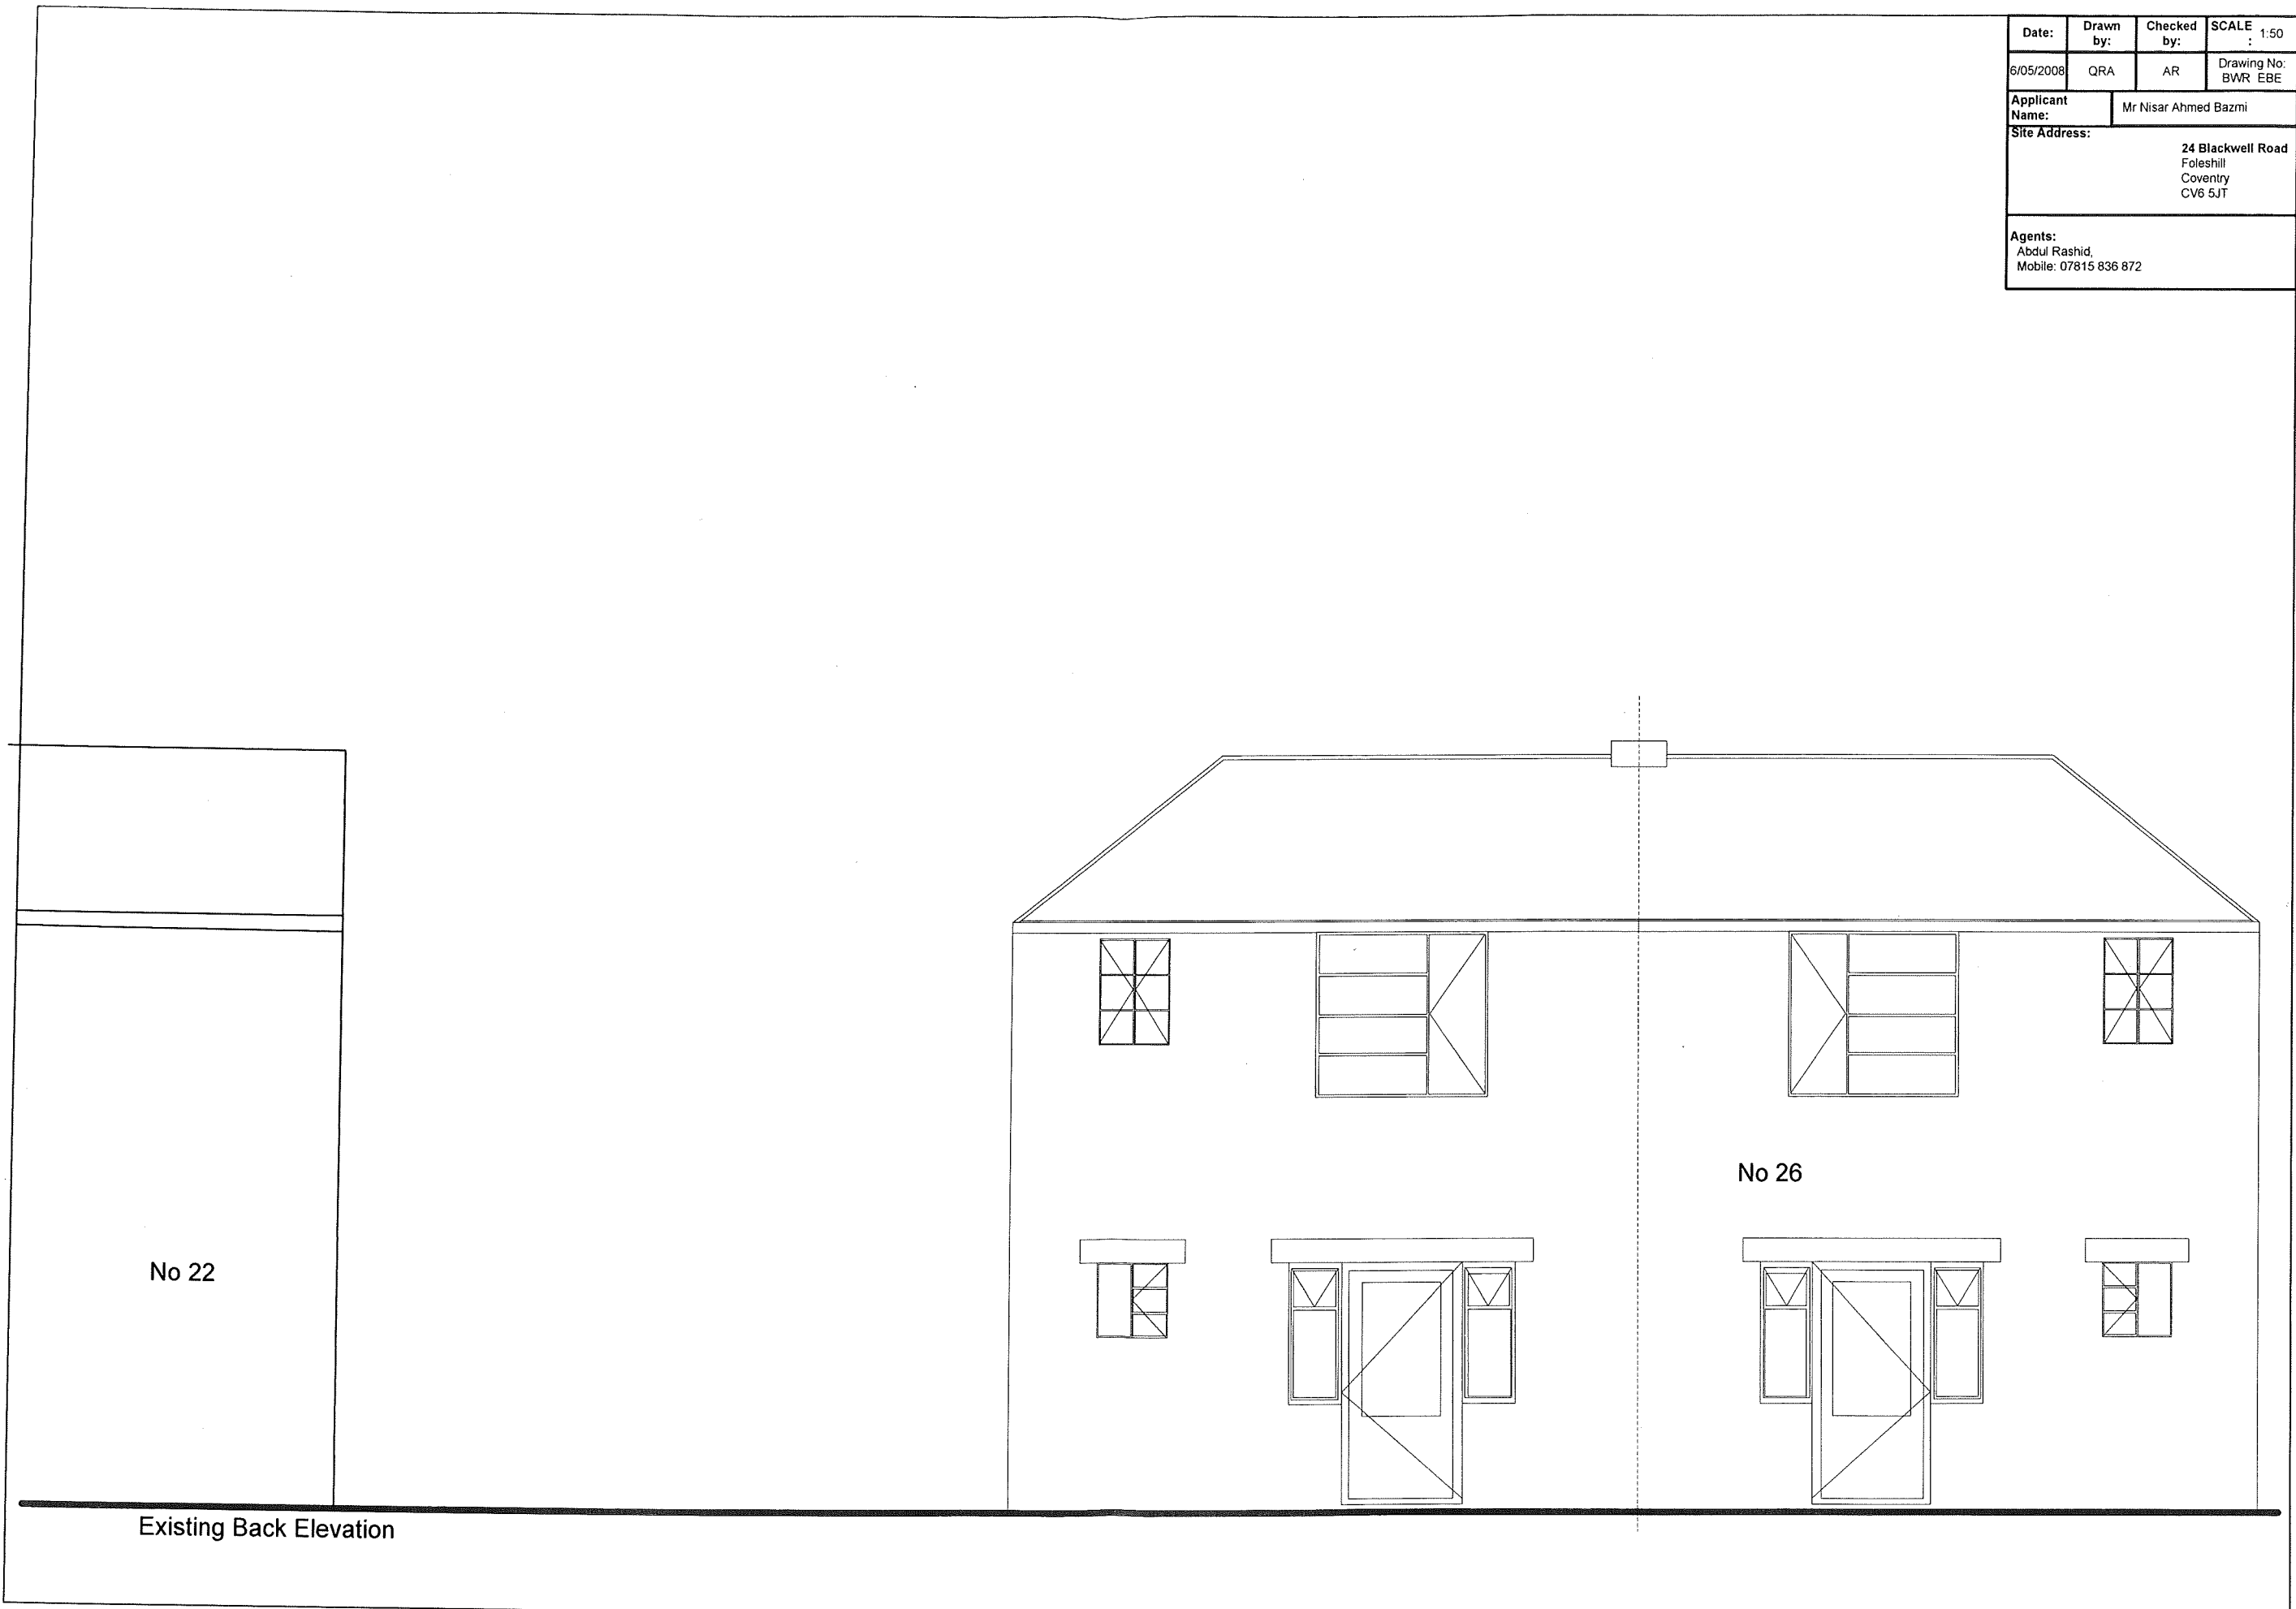

Date:	Drawn by:	Checked by:	SCALE : 1:50
6/05/2008	QRA	AR	Drawing No: BWR EBE
Applicant Name:		Mr Nisar Ahmed Bazmi	
Site Address:		24 Blackwell Road Foleshill Coventry CV6 5JT	
Agents: Abdul Rashid, Mobile: 07815 836 872			

No 22

No 26

Existing Back Elevation