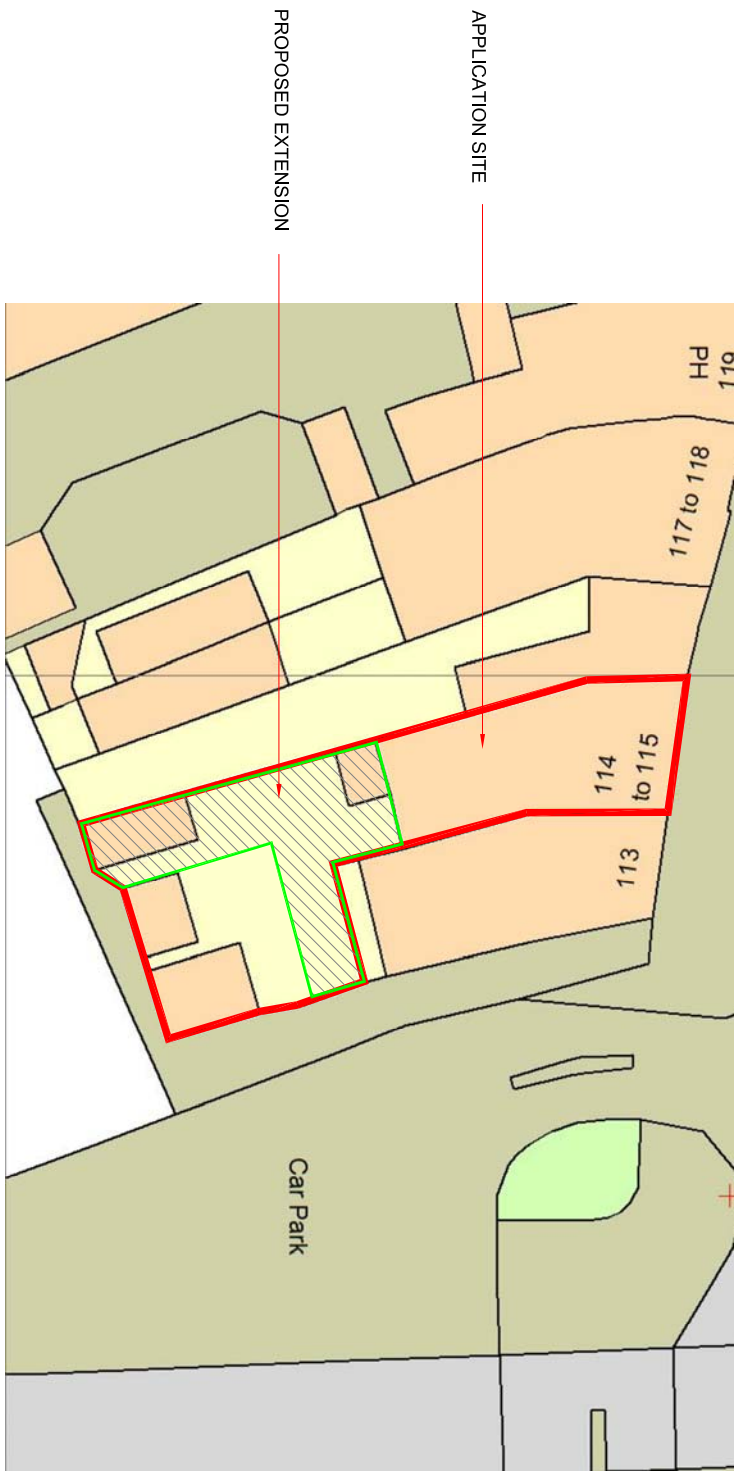

RevNo	Revision note	Date	Signature	Checked
A	PROPOSED REDESIGNED	19.01.21	RM	AN

Consultant

AMA UK CONSULTANCY LTD
Civil/Structural and planning Consultants
1 Ensign Business Centre, Westwood Way,
Westwood Business Park, Coventry, CV4 8JA
Tel: 02476 982010, Mob: 07852125530
info@ama-consultancy.com

Address 114, GOSFORD STREET
COVENTRY
CV1 5DL

Title LOCATION PLANS

Drawn	Checked	Approved
RM	AN	AN

Dwg No. AMA 458-001

Scale	Date	Revision
As Noted	14.05.20