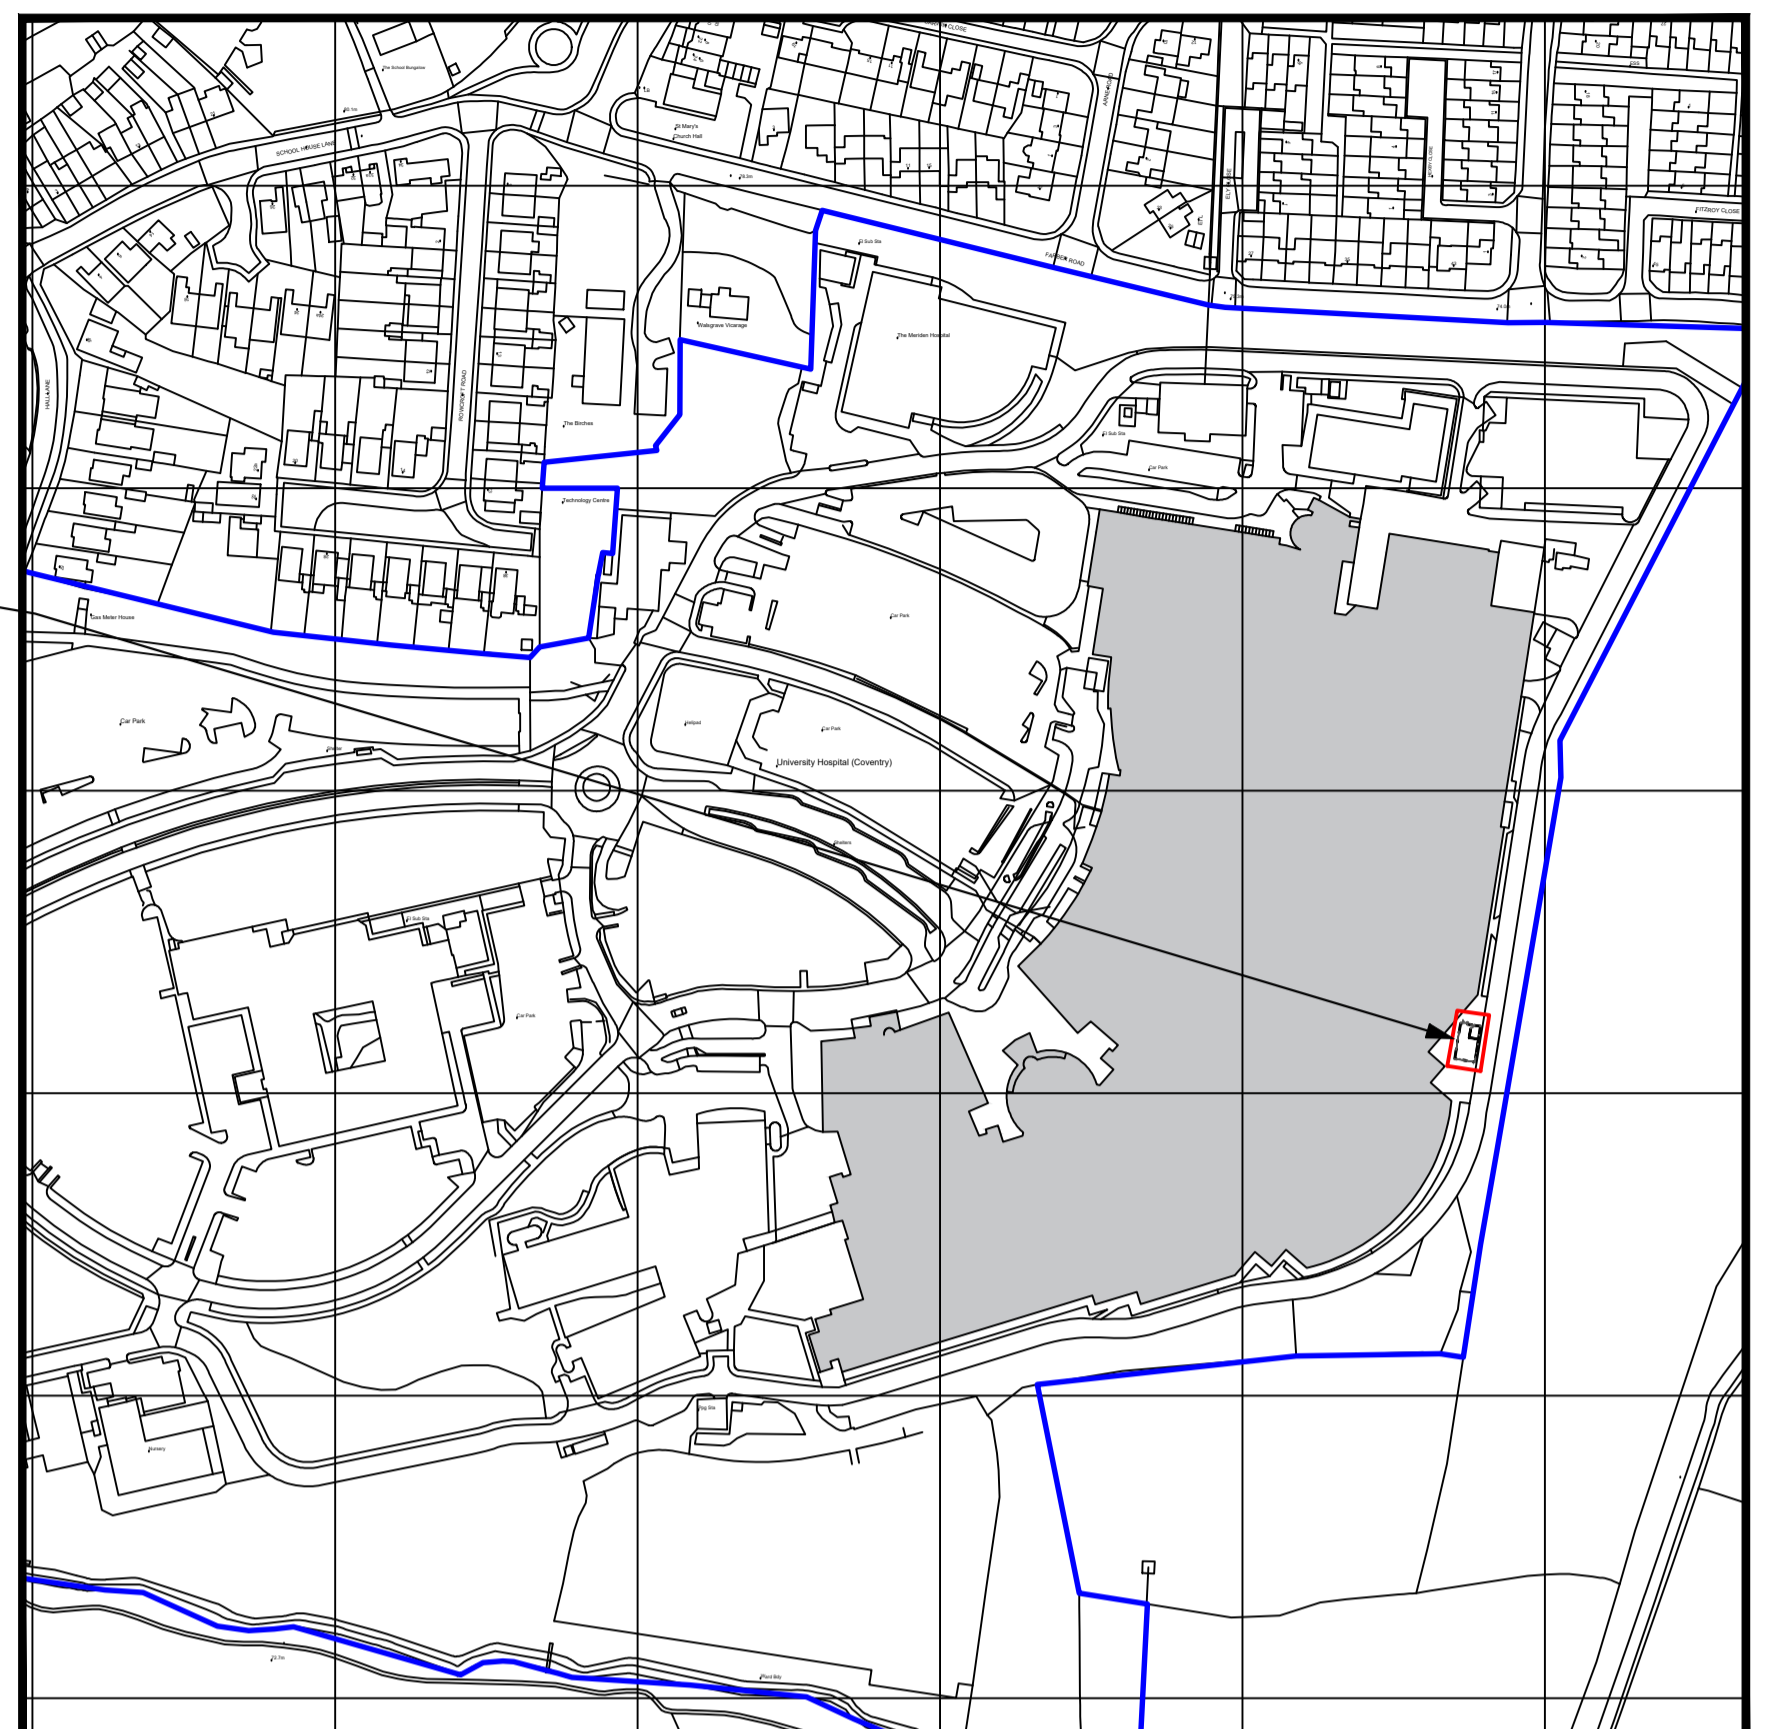

BLOCK PLAN
scale 1:200

Proposed location of
Portakabin Building.

LOCATION PLAN
scale 1:2500

Portakabin	
Proposed Location and Block Plan	
University Hospital Coventry & Warwickshire Clifford Bridge, Coventry, CV2 2DX	
Date: 30th September 2020	
Scale : 1:200 & 1:2500 @ A1	
Drawing Number	PPBCRE