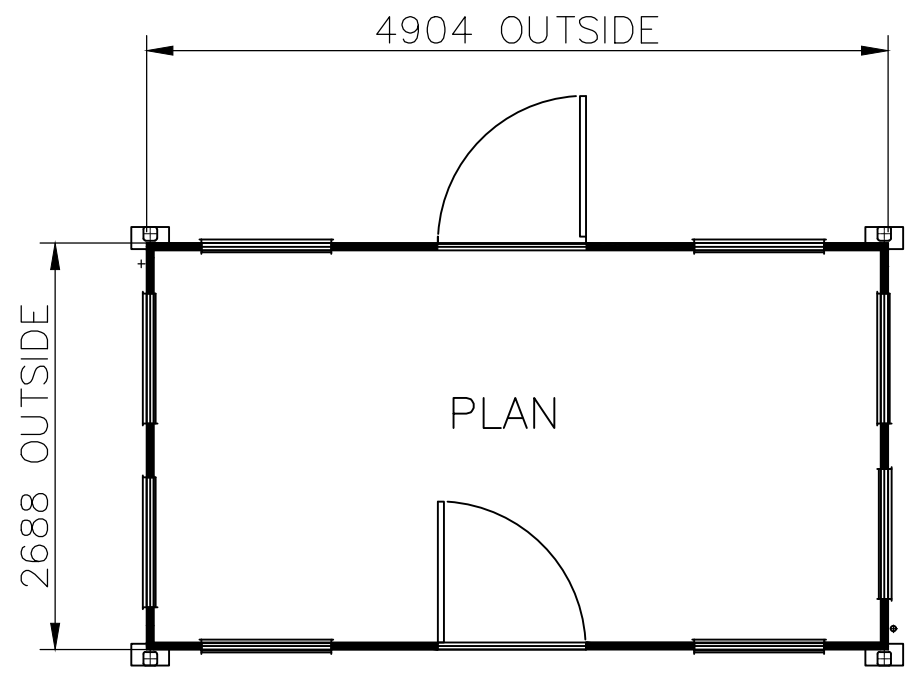

REAR ELEVATION

END ELEVATION

FRONT ELEVATION

PLAN

END ELEVATION

Federal Mogul at Holbrook Lane, Coventry, CV6 4BG
Date: 30th June 2020
Scale : 1:50
Dwg No: DLFMEPE