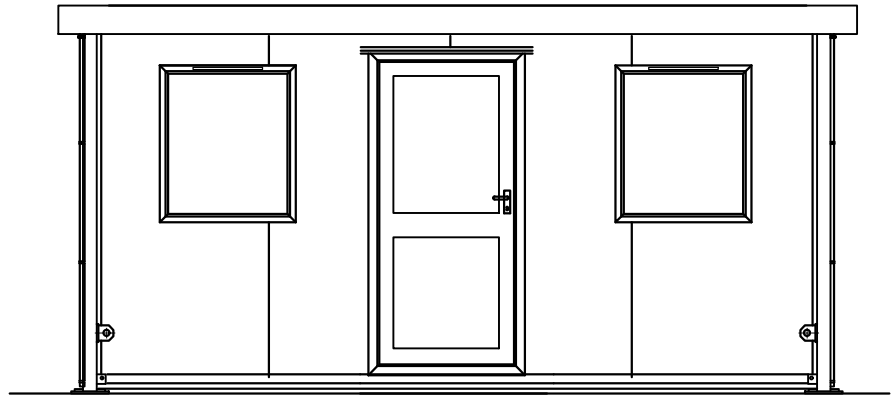

REAR ELEVATION

END ELEVATION

FRONT ELEVATION

PLAN

END ELEVATION

Federal Mogul at Holbrook Lane, Coventry, CV6 4BG
Date: 30th June 2020
Scale : 1:50
Dwg No: DLFMEPE