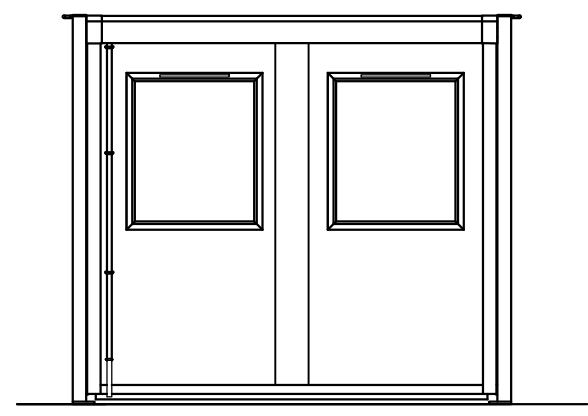

REAR ELEVATION

END ELEVATION

FRONT ELEVATION

PLAN

END ELEVATION

Federal Mogul at Holbrook Lane, Coventry, CV6 4BG
Date: 30th June 2020
Scale : 1:50
Dwg No: DLFMEPE