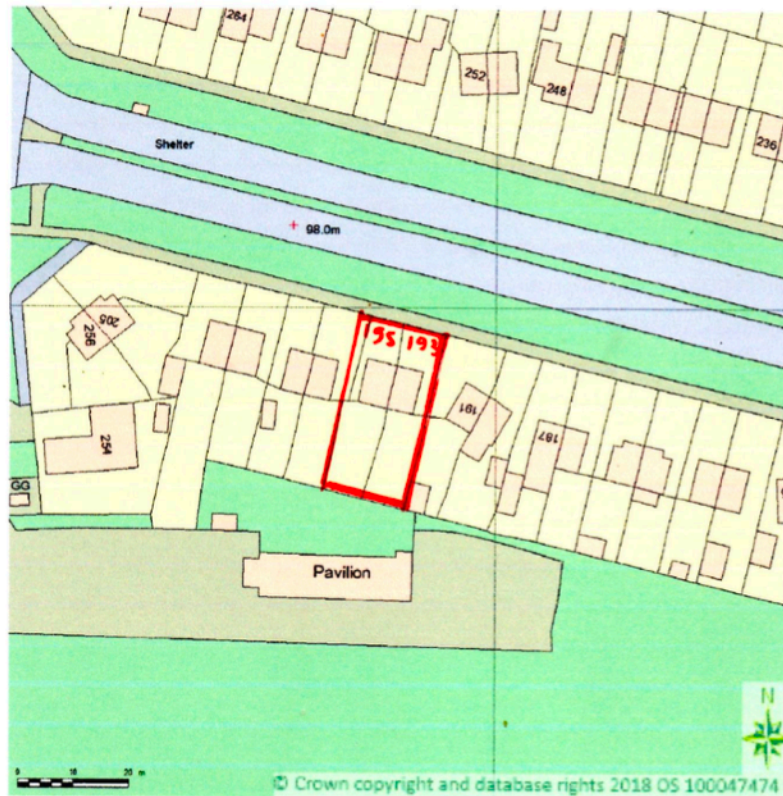

**SITE LOCATION PLAN**  
**AREA 2 HA**  
**SCALE 1:1250 on A4**  
**CENTRE COORDINATES: 429483, 277183**

Supplied by Streetwise Maps Ltd  
[www.streetwise.net](http://www.streetwise.net)  
Licence No: 100047474  
10070010 01.50