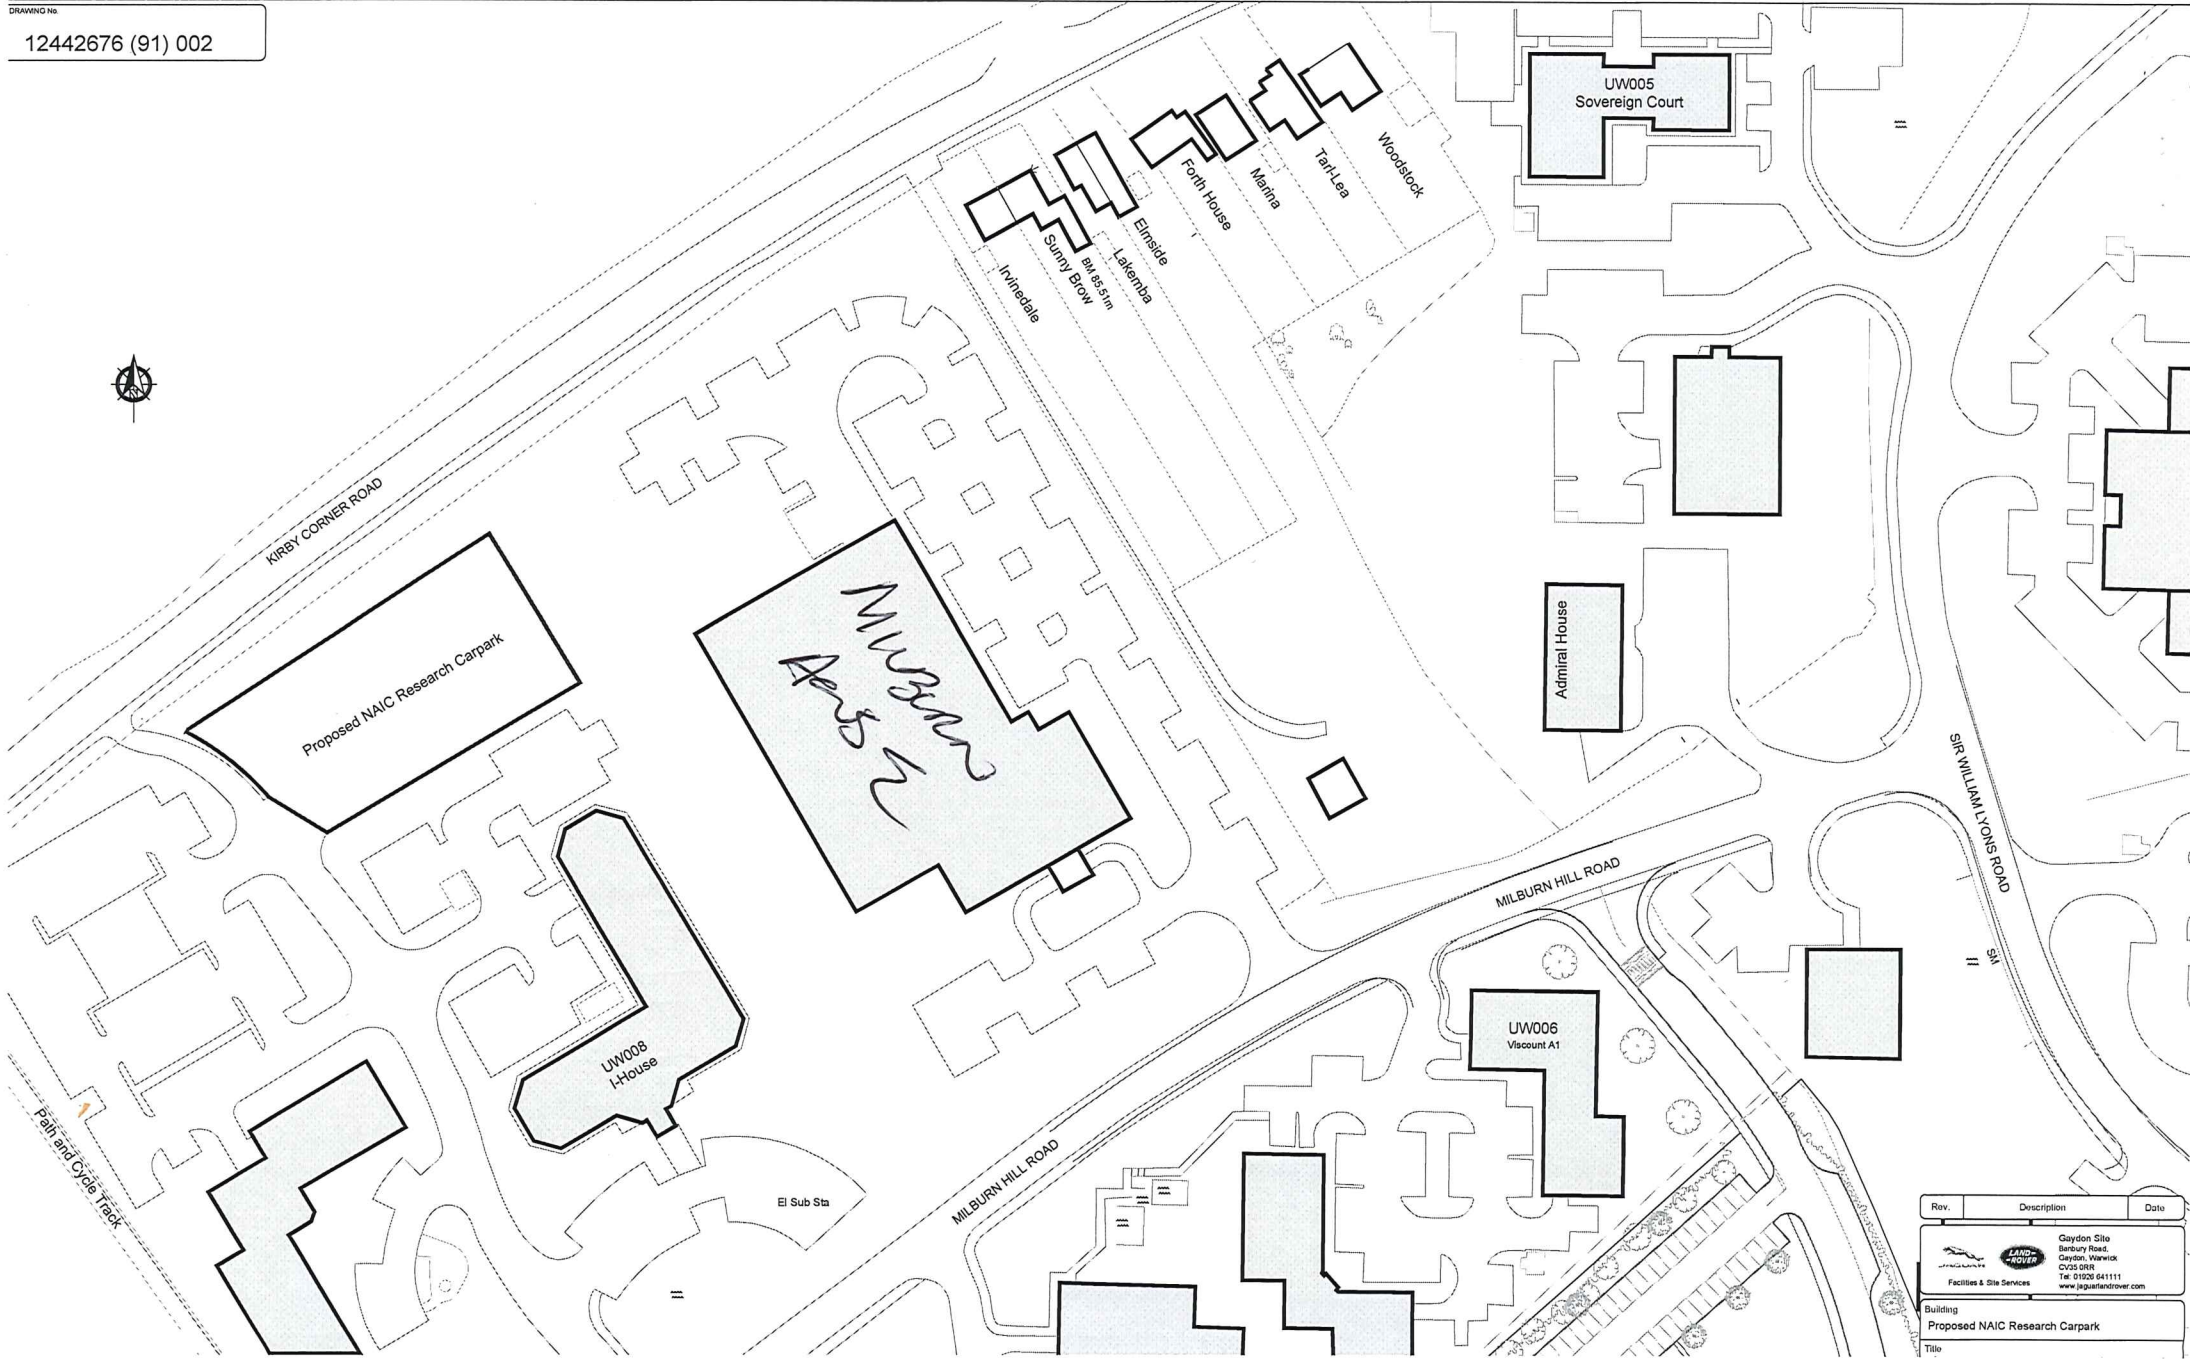

DRAWING NO
12442676 (91) 002

Rev.	Description	Date
	Gaydon Site Barbury Road, Gaydon, Warwick CV35 9EF Tel: 01202 641111 www.jpaplanetower.com	
	LAND-ROVER Facilities & Site Services	
	Building Proposed NAIC Research Carpark	
	Title	