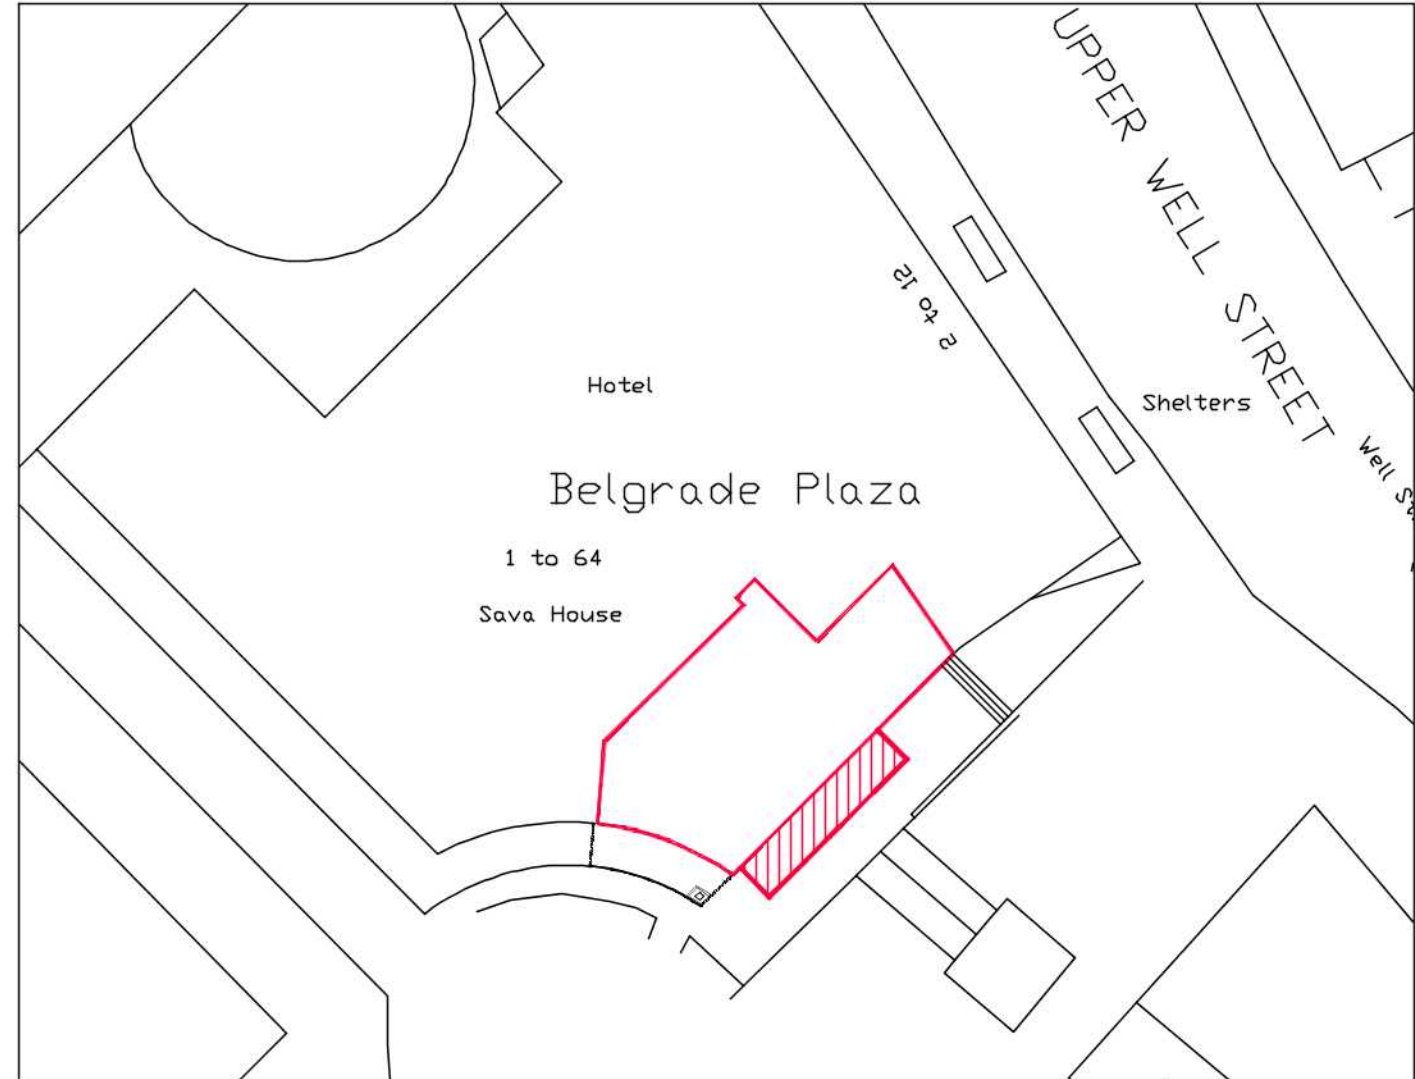

Site Location Plan
(1:1250)

Site Plan
(1:500)

Scale Bars:

Ordnance Survey, (c) Crown Copyright 2019.
All rights reserved, Licence number 100022432