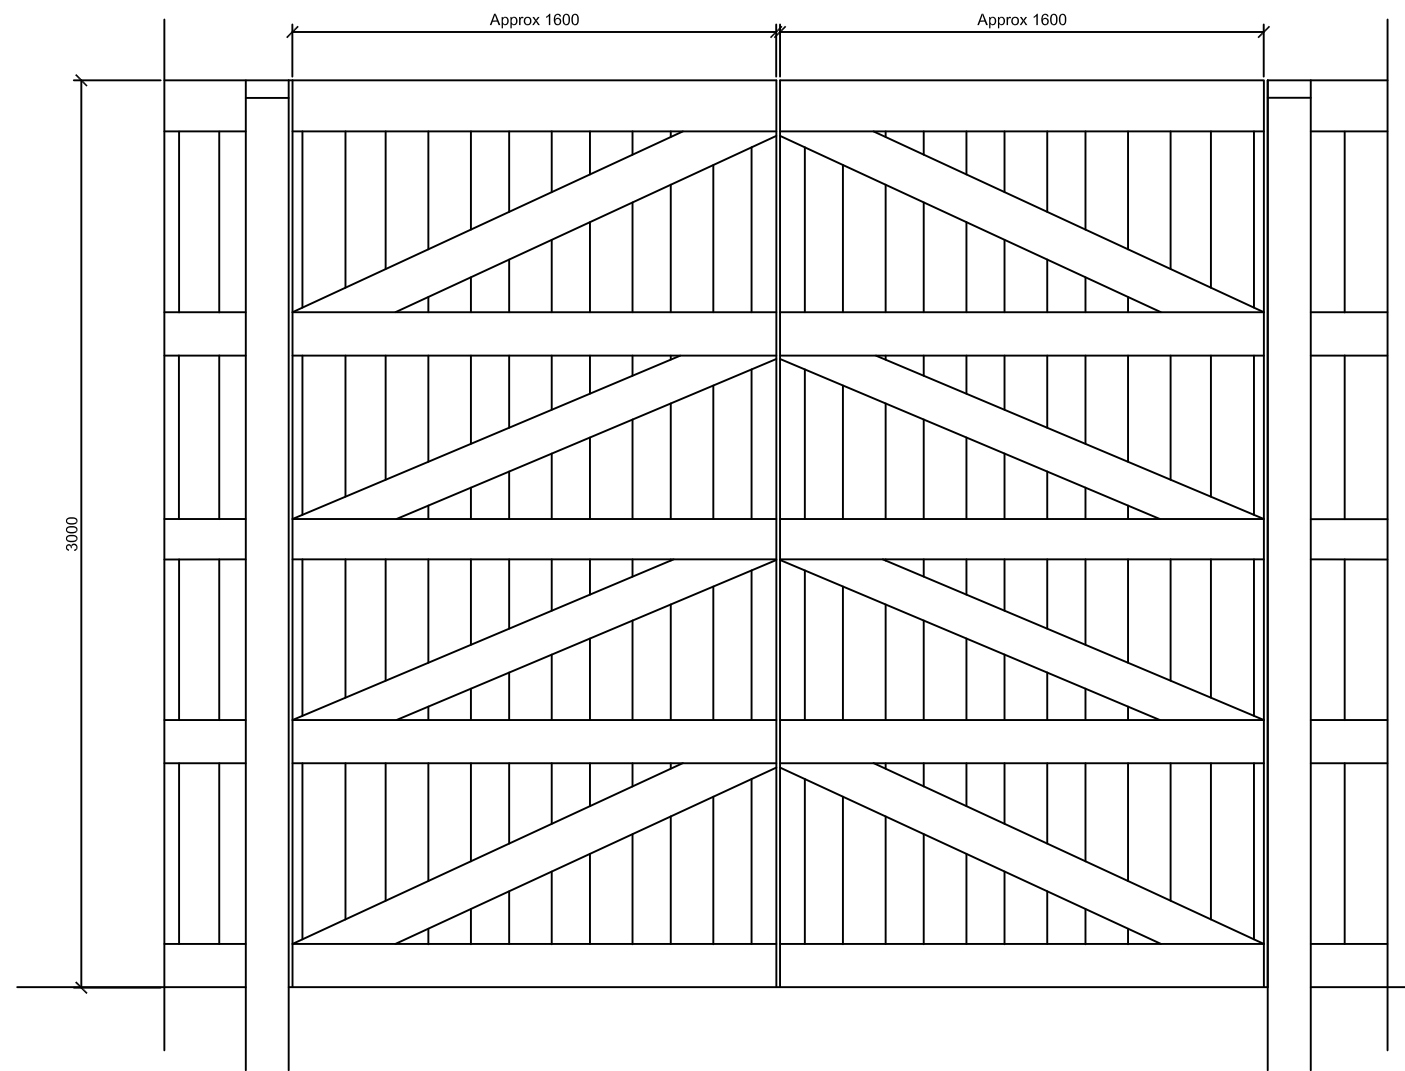

Front Elevation

Rear Elevation

Building Proposed NAIC Research Carpark
Title Proposed Vehicle Gate Detail

Drawn by S.Wright	Checked D.Smith	Scale 1:20 @A3
Drawing Number 12442676 (95) 003		Date 12.08.2019
		Rev