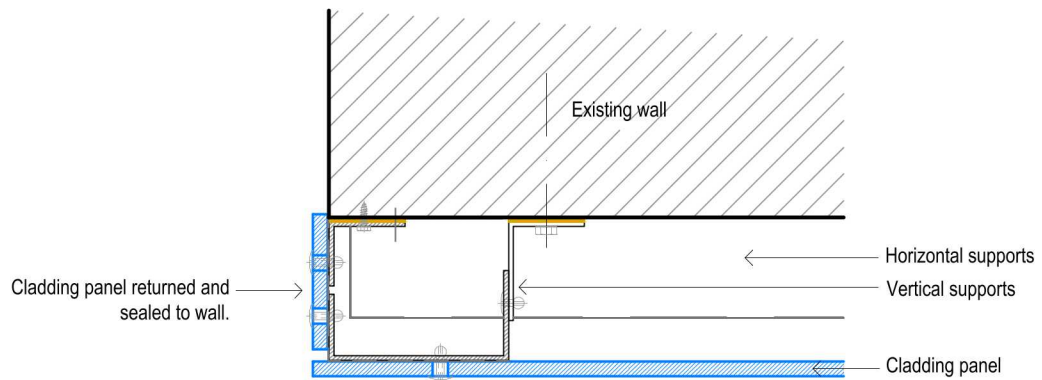

**Michael Ramus Architects**  
 76 Priory Road, Kenilworth,  
 Warwickshire, CV8 1LQ  
 01926 512 400  
 info@ramus-architects.co.uk

<i>Detail based on others</i>	Change of Use from current Sui Generis Nightclub to Sui Generis 'E-Sports Bar Entertainment Centre with Karaoke Private Rooms	Typical cladding corner detail return to existing wall.
		1: 5 @ A4
	Players KTV Ltd	<i>Planning</i>
	1519-06_	29-5-19