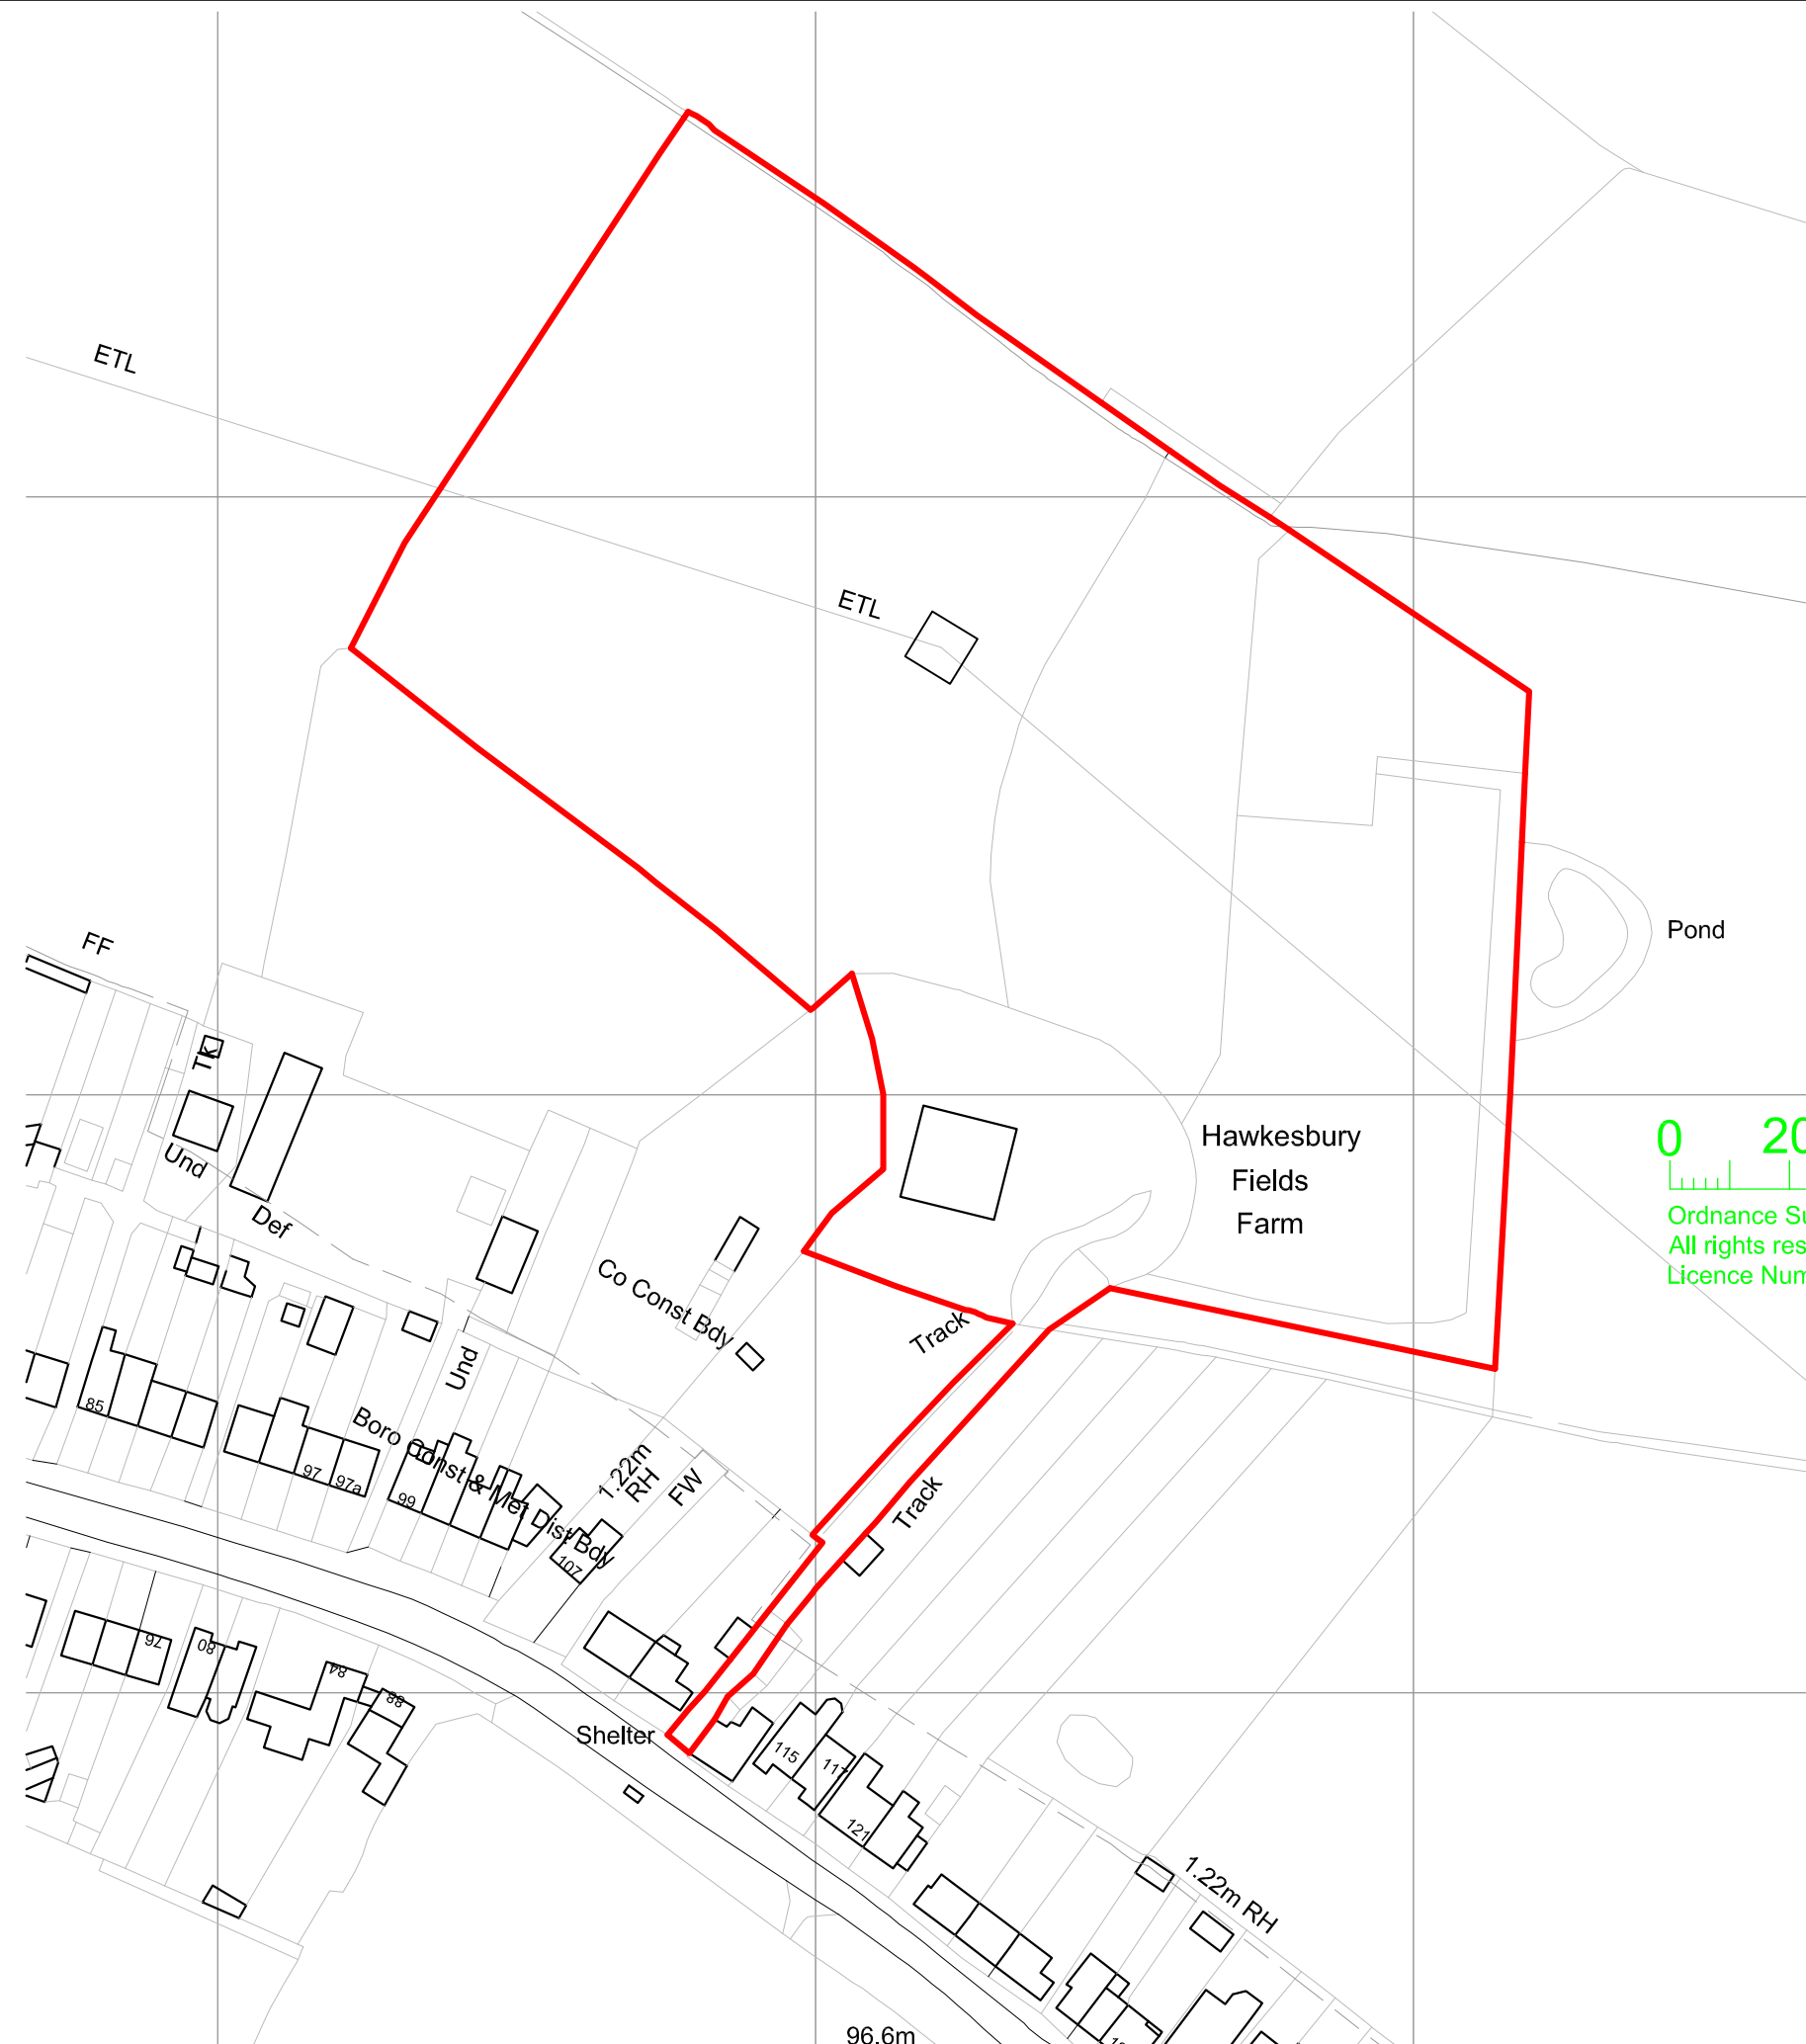

Norwegian Log

BUILDINGS FOR LIFE

Norwegian Log Buildings Limited
230 London Road
Reading RG6 1AH
0118 966 9236
sales@norwegianlog.co.uk
www.norwegianlog.co.uk

Ordnance Survey Crown Copyright (2018)
All rights reserved, Norwegian Log Buildings Ltd.
Licence Number 100058781

Client Hawkesbury Field Farm, Aldermans Green, Coventry, CV2 1NY	
Project	
LOCATION PLAN	
Scale 1:1250 @ A3	Date April 2019
The copyright of this drawing remains the property of Norwegian Log Buildings Ltd and must not be transferred to a third party without the written permission of the copyright holders.	
Drg. No. 21920/03	Rev.