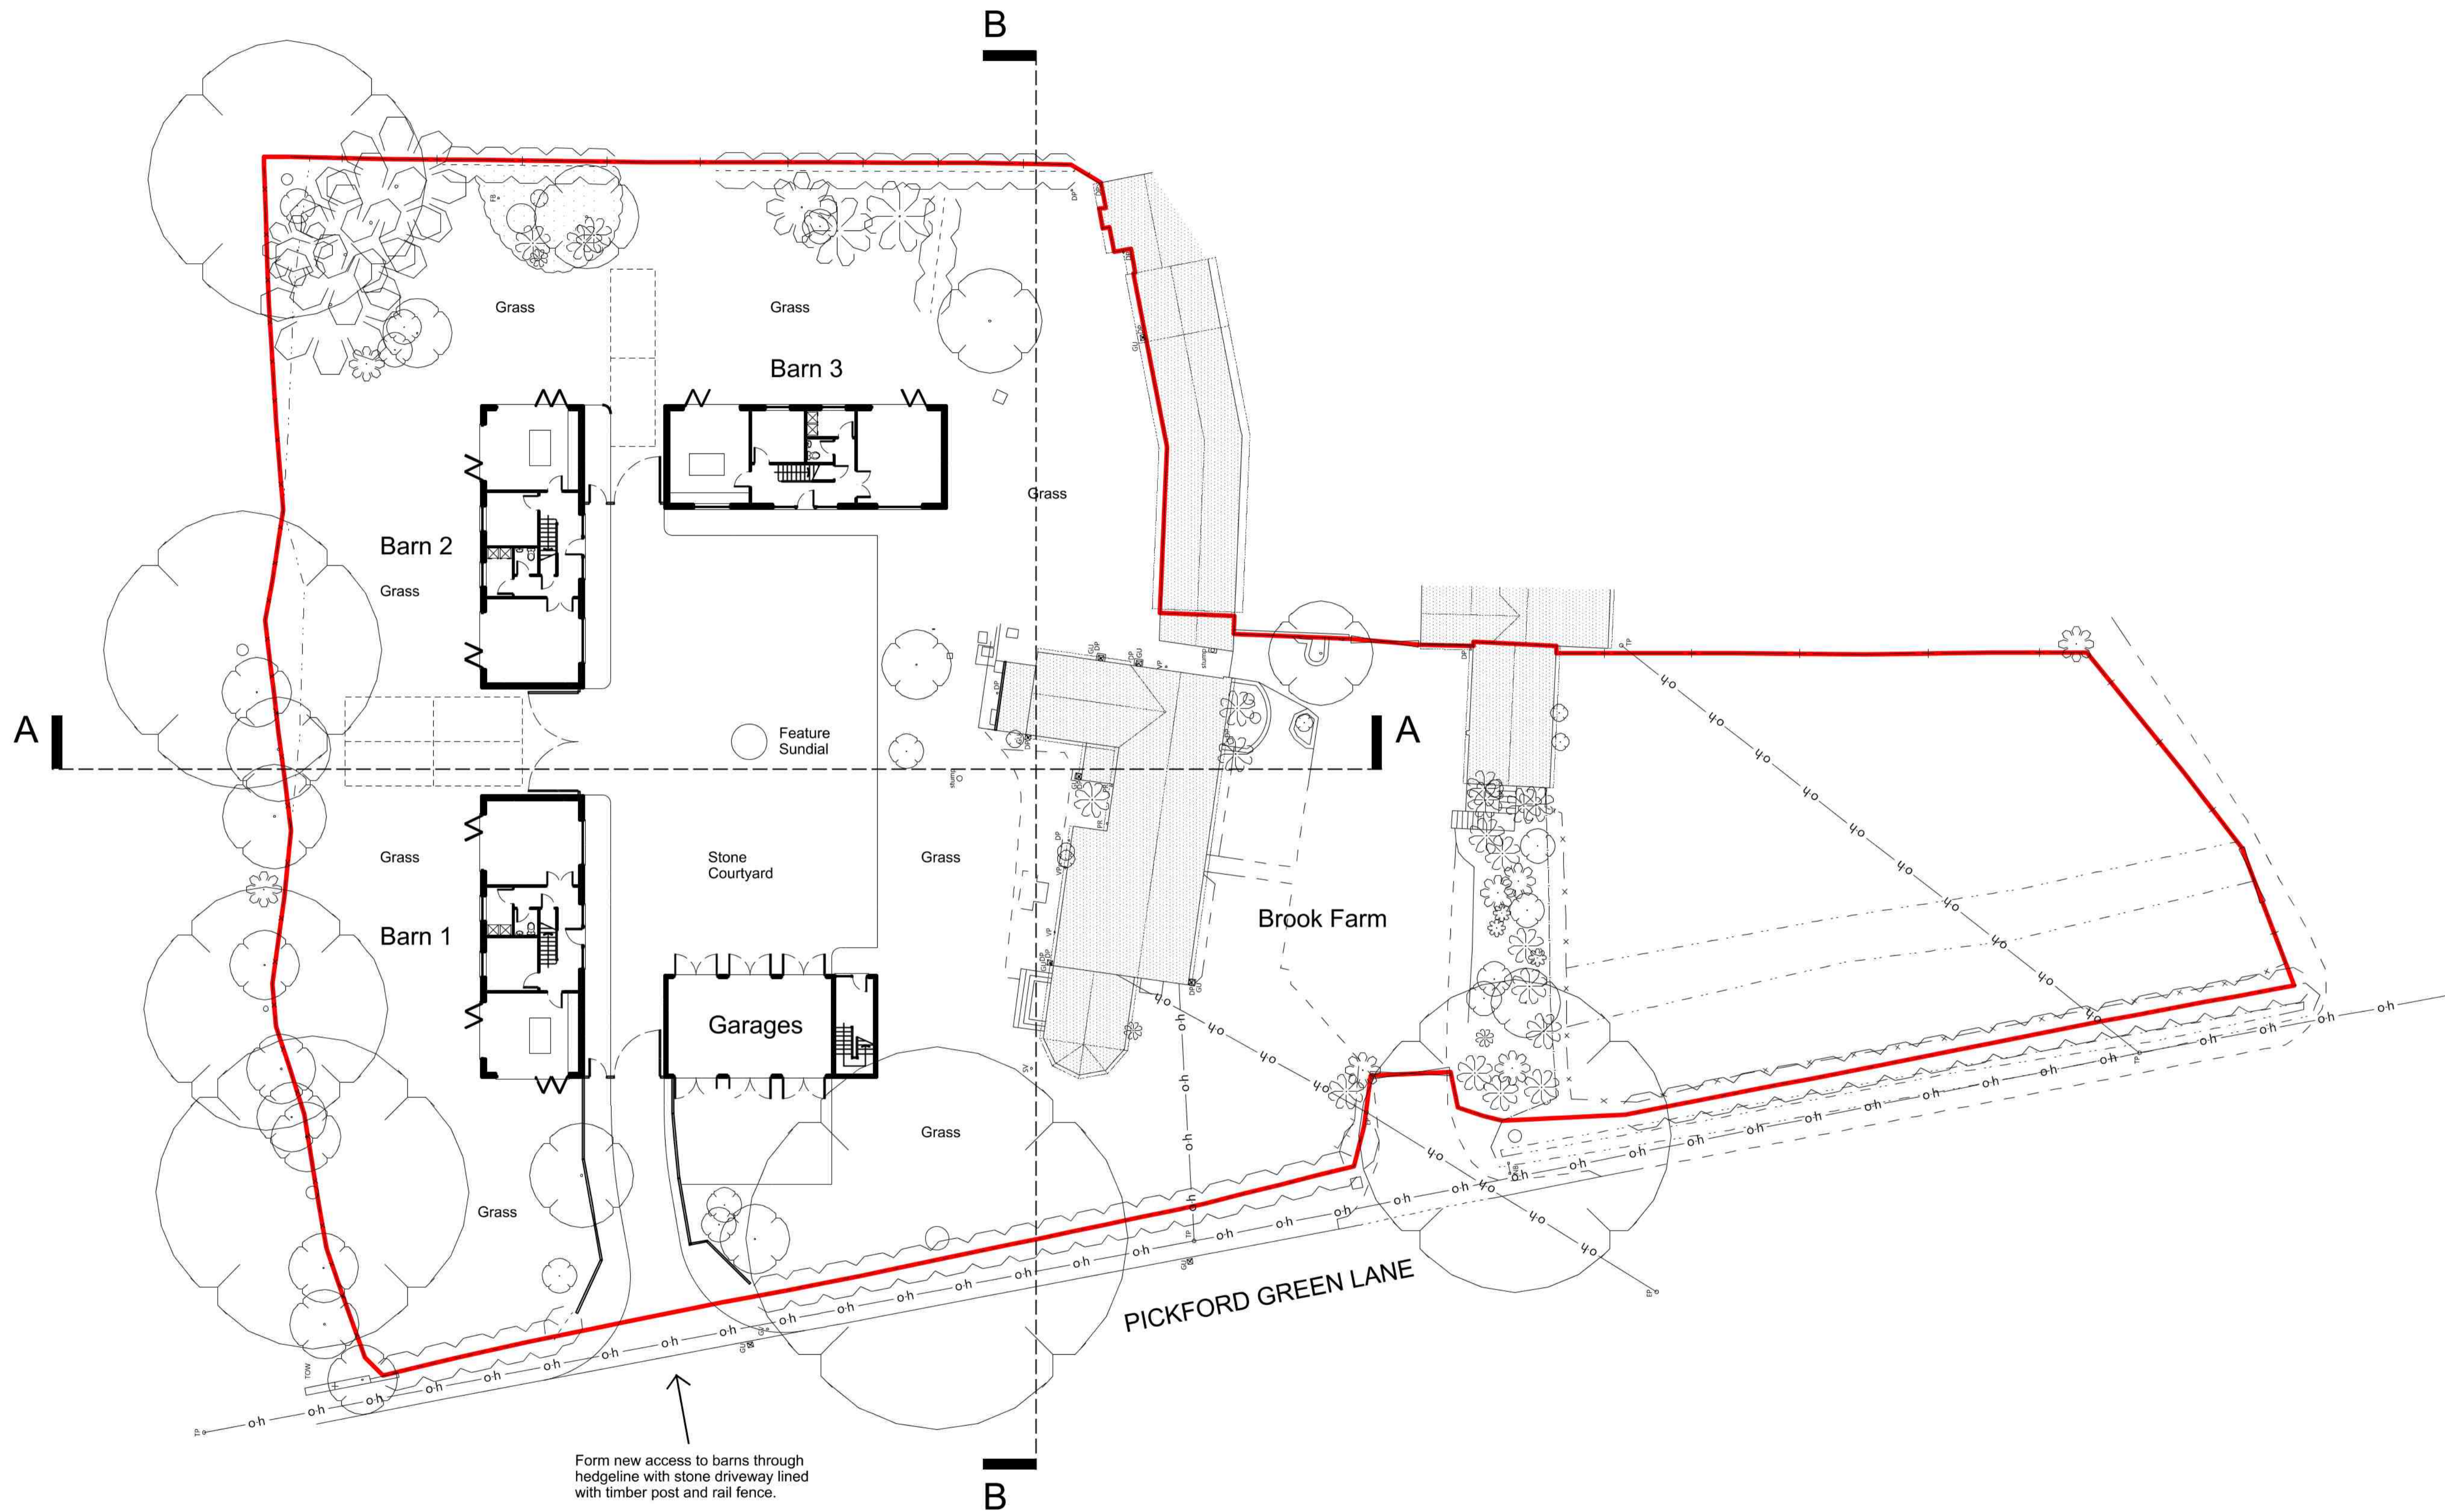

Site boundary

P2	19.05.19	Updated Plot Configuration	DF
P1	21.01.19	PLANNING ISSUE	DF
REVISION			

CLIENT
Mr and Mrs Angliss

PROJECT
BROOK FARM
PICKFORD GREEN LANE
COVENTRY

TITLE
PROPOSED SITE PLAN

SCALE	DATE	DRAWN	CHECKED
1:200 @A1	NOV 2018	DF	-

David Fawkner Architectural Design Ltd
Mobile: 07867 473325
Email: dave@fawkner.plus.com

73 Stonebury Avenue, Eastern Green, Coventry CV5 7NY

DRAWING NO.
0918 - 02 - 002 P2