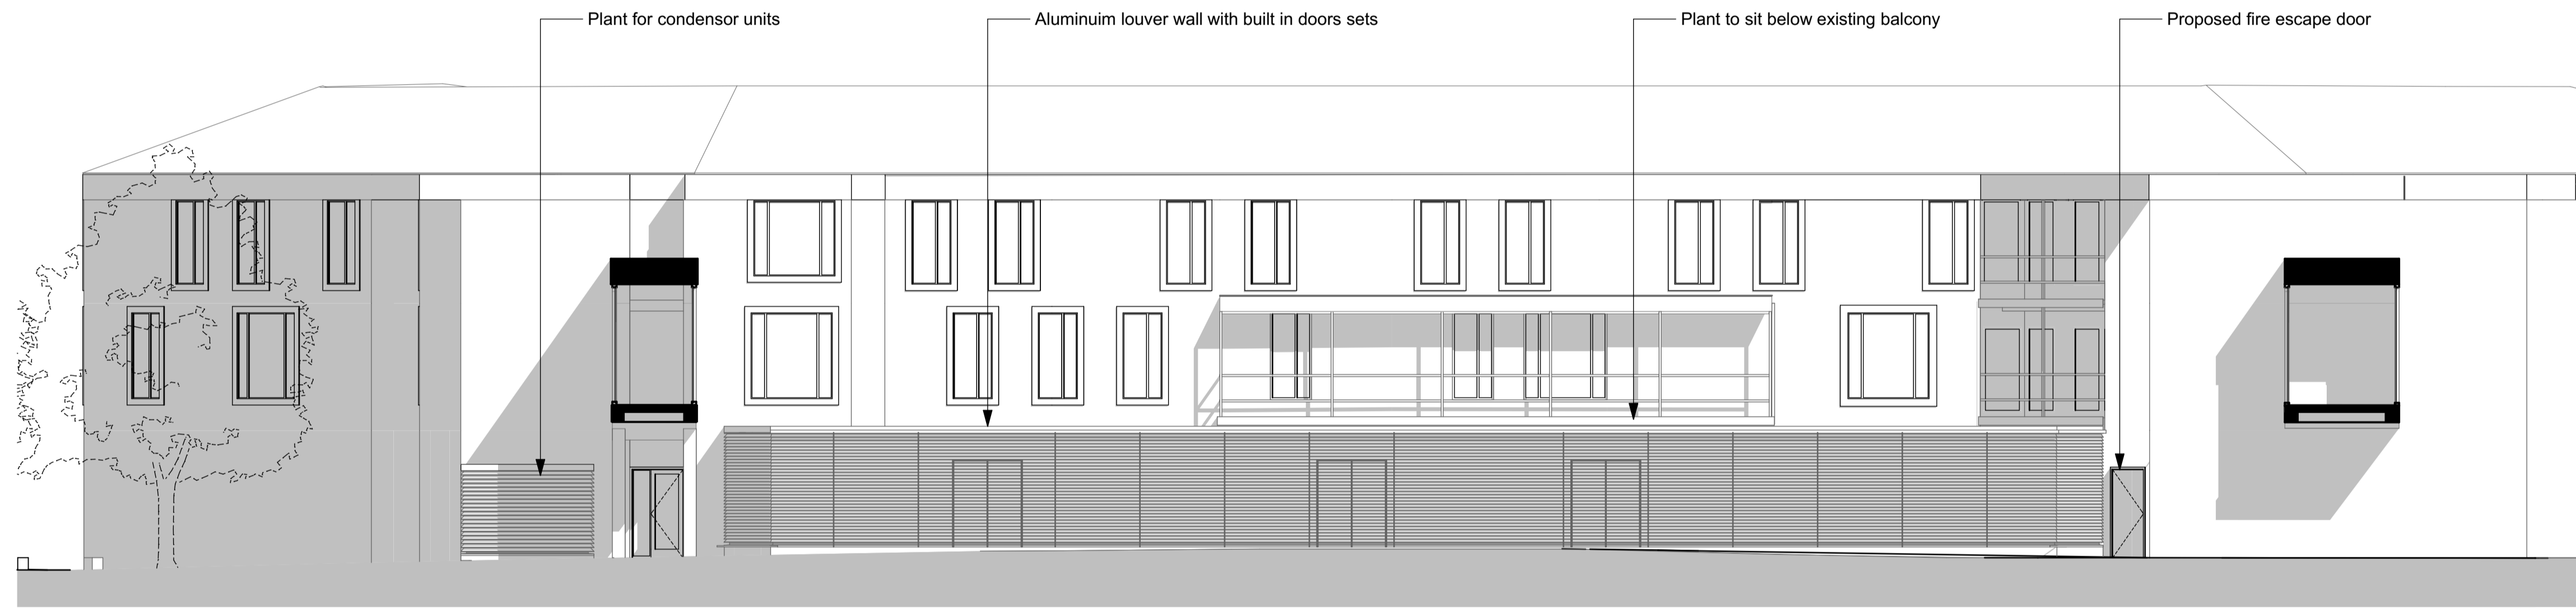

B-B Elevation North East (Existing) 1:100

B-B Elevation North East (Proposed) 1:100

Key Site Plan 1:1000

RevID	Change Name	Issue Date
01		11/03/2019

Client:
University of Warwick
 Project:
3281 - CTR Refurbishment

Drawing Title:
05 Elevations
Elevation B-B

Size: A1 Scale: 1:100 Issue: Design Development Date: 11/03/2019

Drawing Title:
3281-A-UoW-3-05-102

OXFORD 274 Banbury Road Oxford OX2 7DY Tel: 01865 791728 Email: info@bgsarchitects.co.uk	LONDON 19 Eastbourne Terrace London W2 8LG Tel: 020 3220 0230 www.bgsarchitects.co.uk
---------------------------------------------------------------------------------------------------------	------------------------------------------------------------------------------------------------------