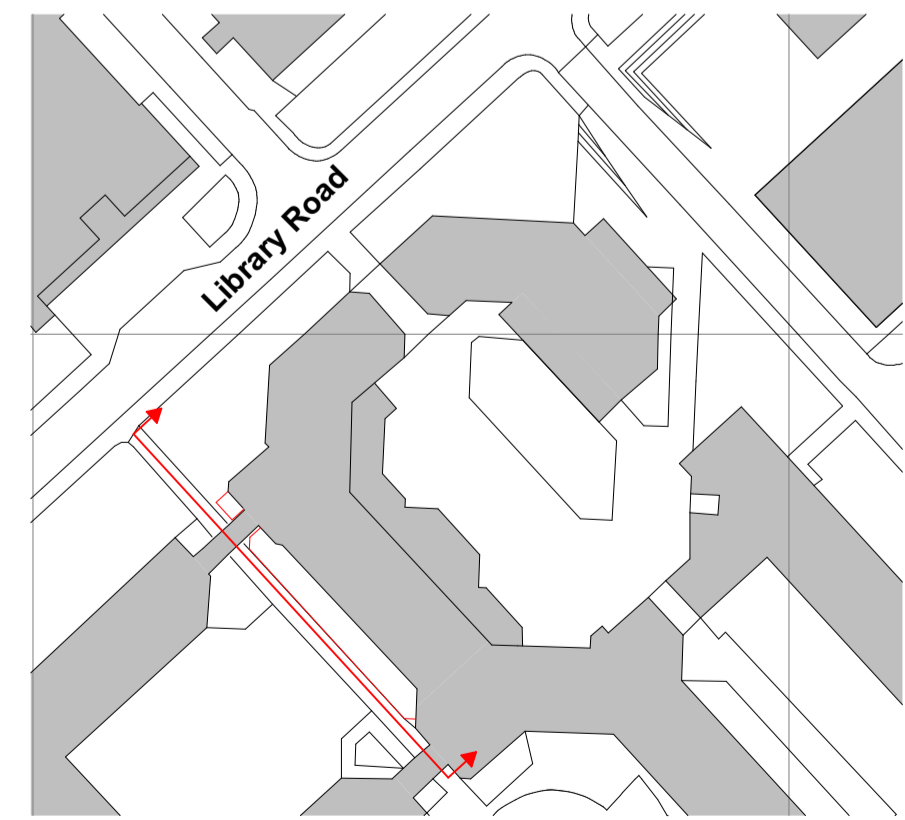

B-B Elevation North East (Existing) 1:100

B-B Elevation North East (Proposed) 1:100

Key Site Plan 1:1000

RevID	Change Name	Issue Date
01		11/03/2019

Client:
University of Warwick
 Project:
3281 - CTR Refurbishment

Drawing Title:
05 Elevations
Elevation B-B

Size: A1 Scale: 1:100 Issue: Design Development Date: 11/03/2019

Drawing Title:
3281-A-UoW-3-05-102

OXFORD 274 Banbury Road Oxford OX2 7DY Tel: 01865 791728 Email: info@bgsarchitects.co.uk	LONDON 19 Eastbourne Terrace London W2 8LG Tel: 020 3220 0230 www.bgsarchitects.co.uk
---------------------------------------------------------------------------------------------------------	------------------------------------------------------------------------------------------------------