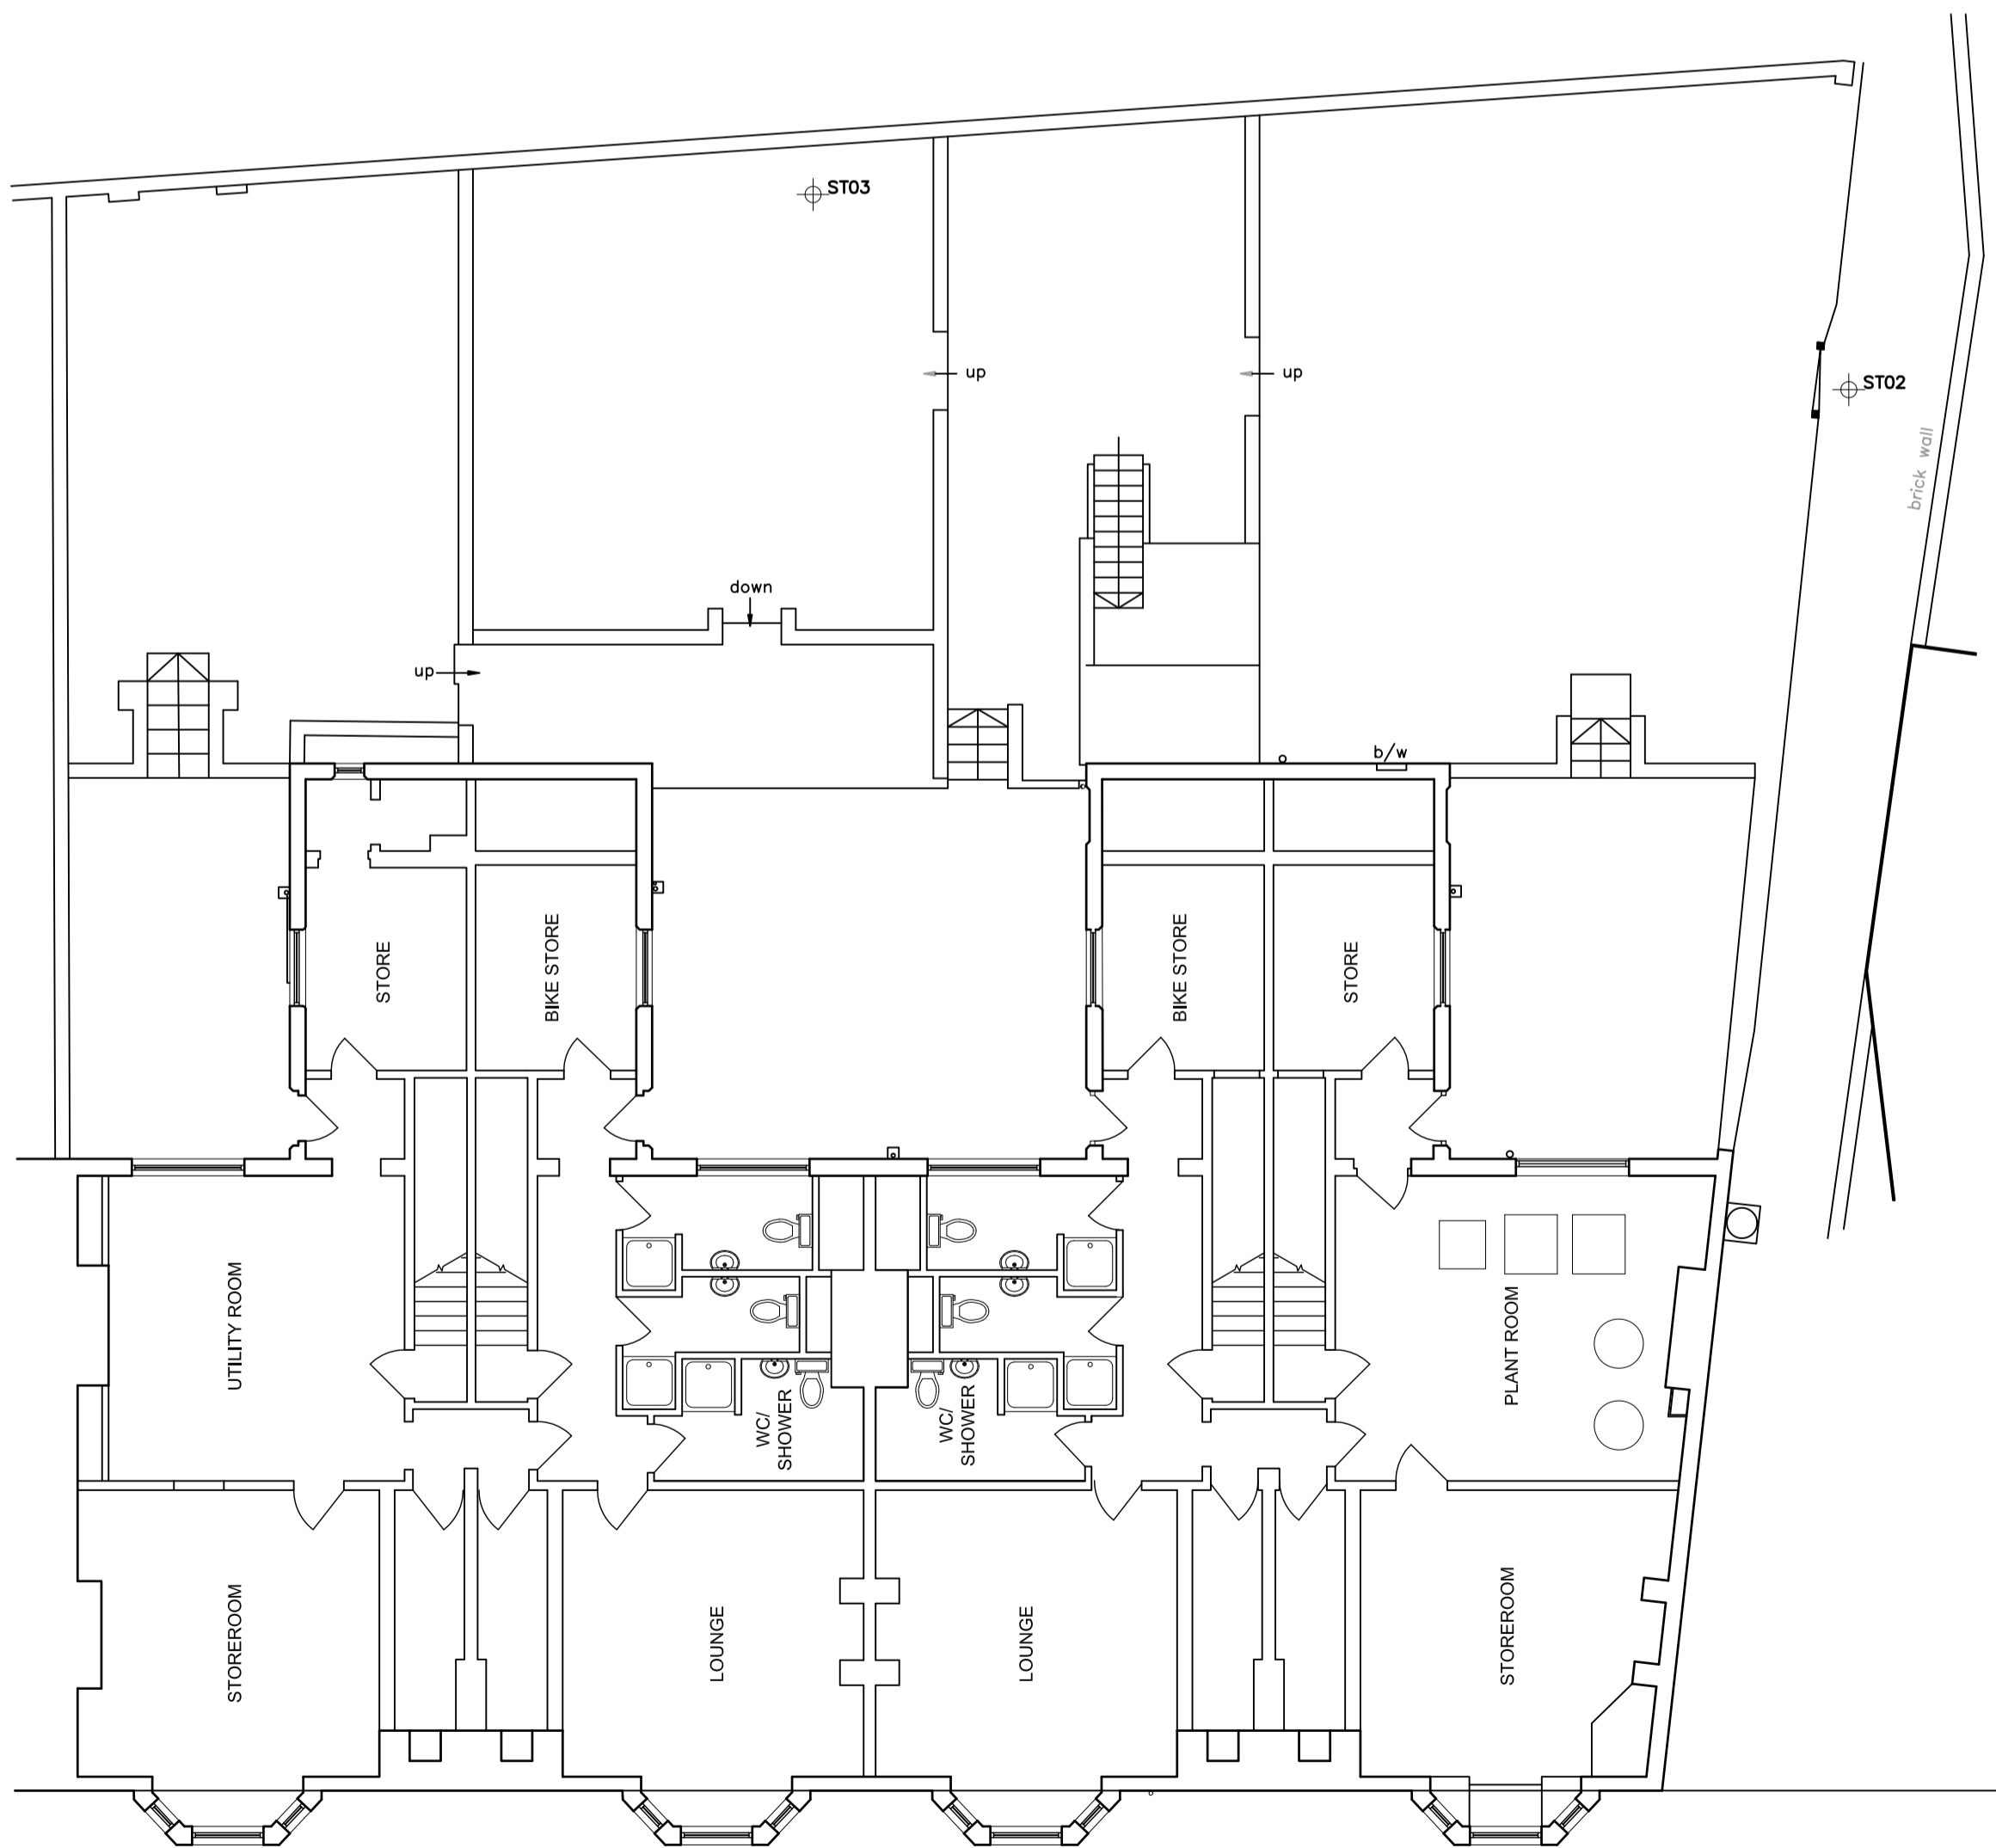

FIRST FLOOR

SECOND FLOOR

LOWER GROUND FLOOR

GROUND FLOOR

Hillman design Ltd
 Chartered Architects

24 Crichton Road
 Carshalton Beeches
 Surrey, SM5 3LS
 t:(020) 8715 5584
 f:(020) 8715 8134
 mail@hillmandesign.co.uk

PROJECT _____
 PROPOSED DEVELOPMENT AT
 18-24 LOWER HOLLYHEAD ROAD,
 COVENTRY, CV1 3AU
 DRAWING _____
 EXISTING FLOOR PLANS

SCALE _____ DATE _____
 1:100 Oct 18
 DRAWING NO _____ REVISION _____
 LHR/110