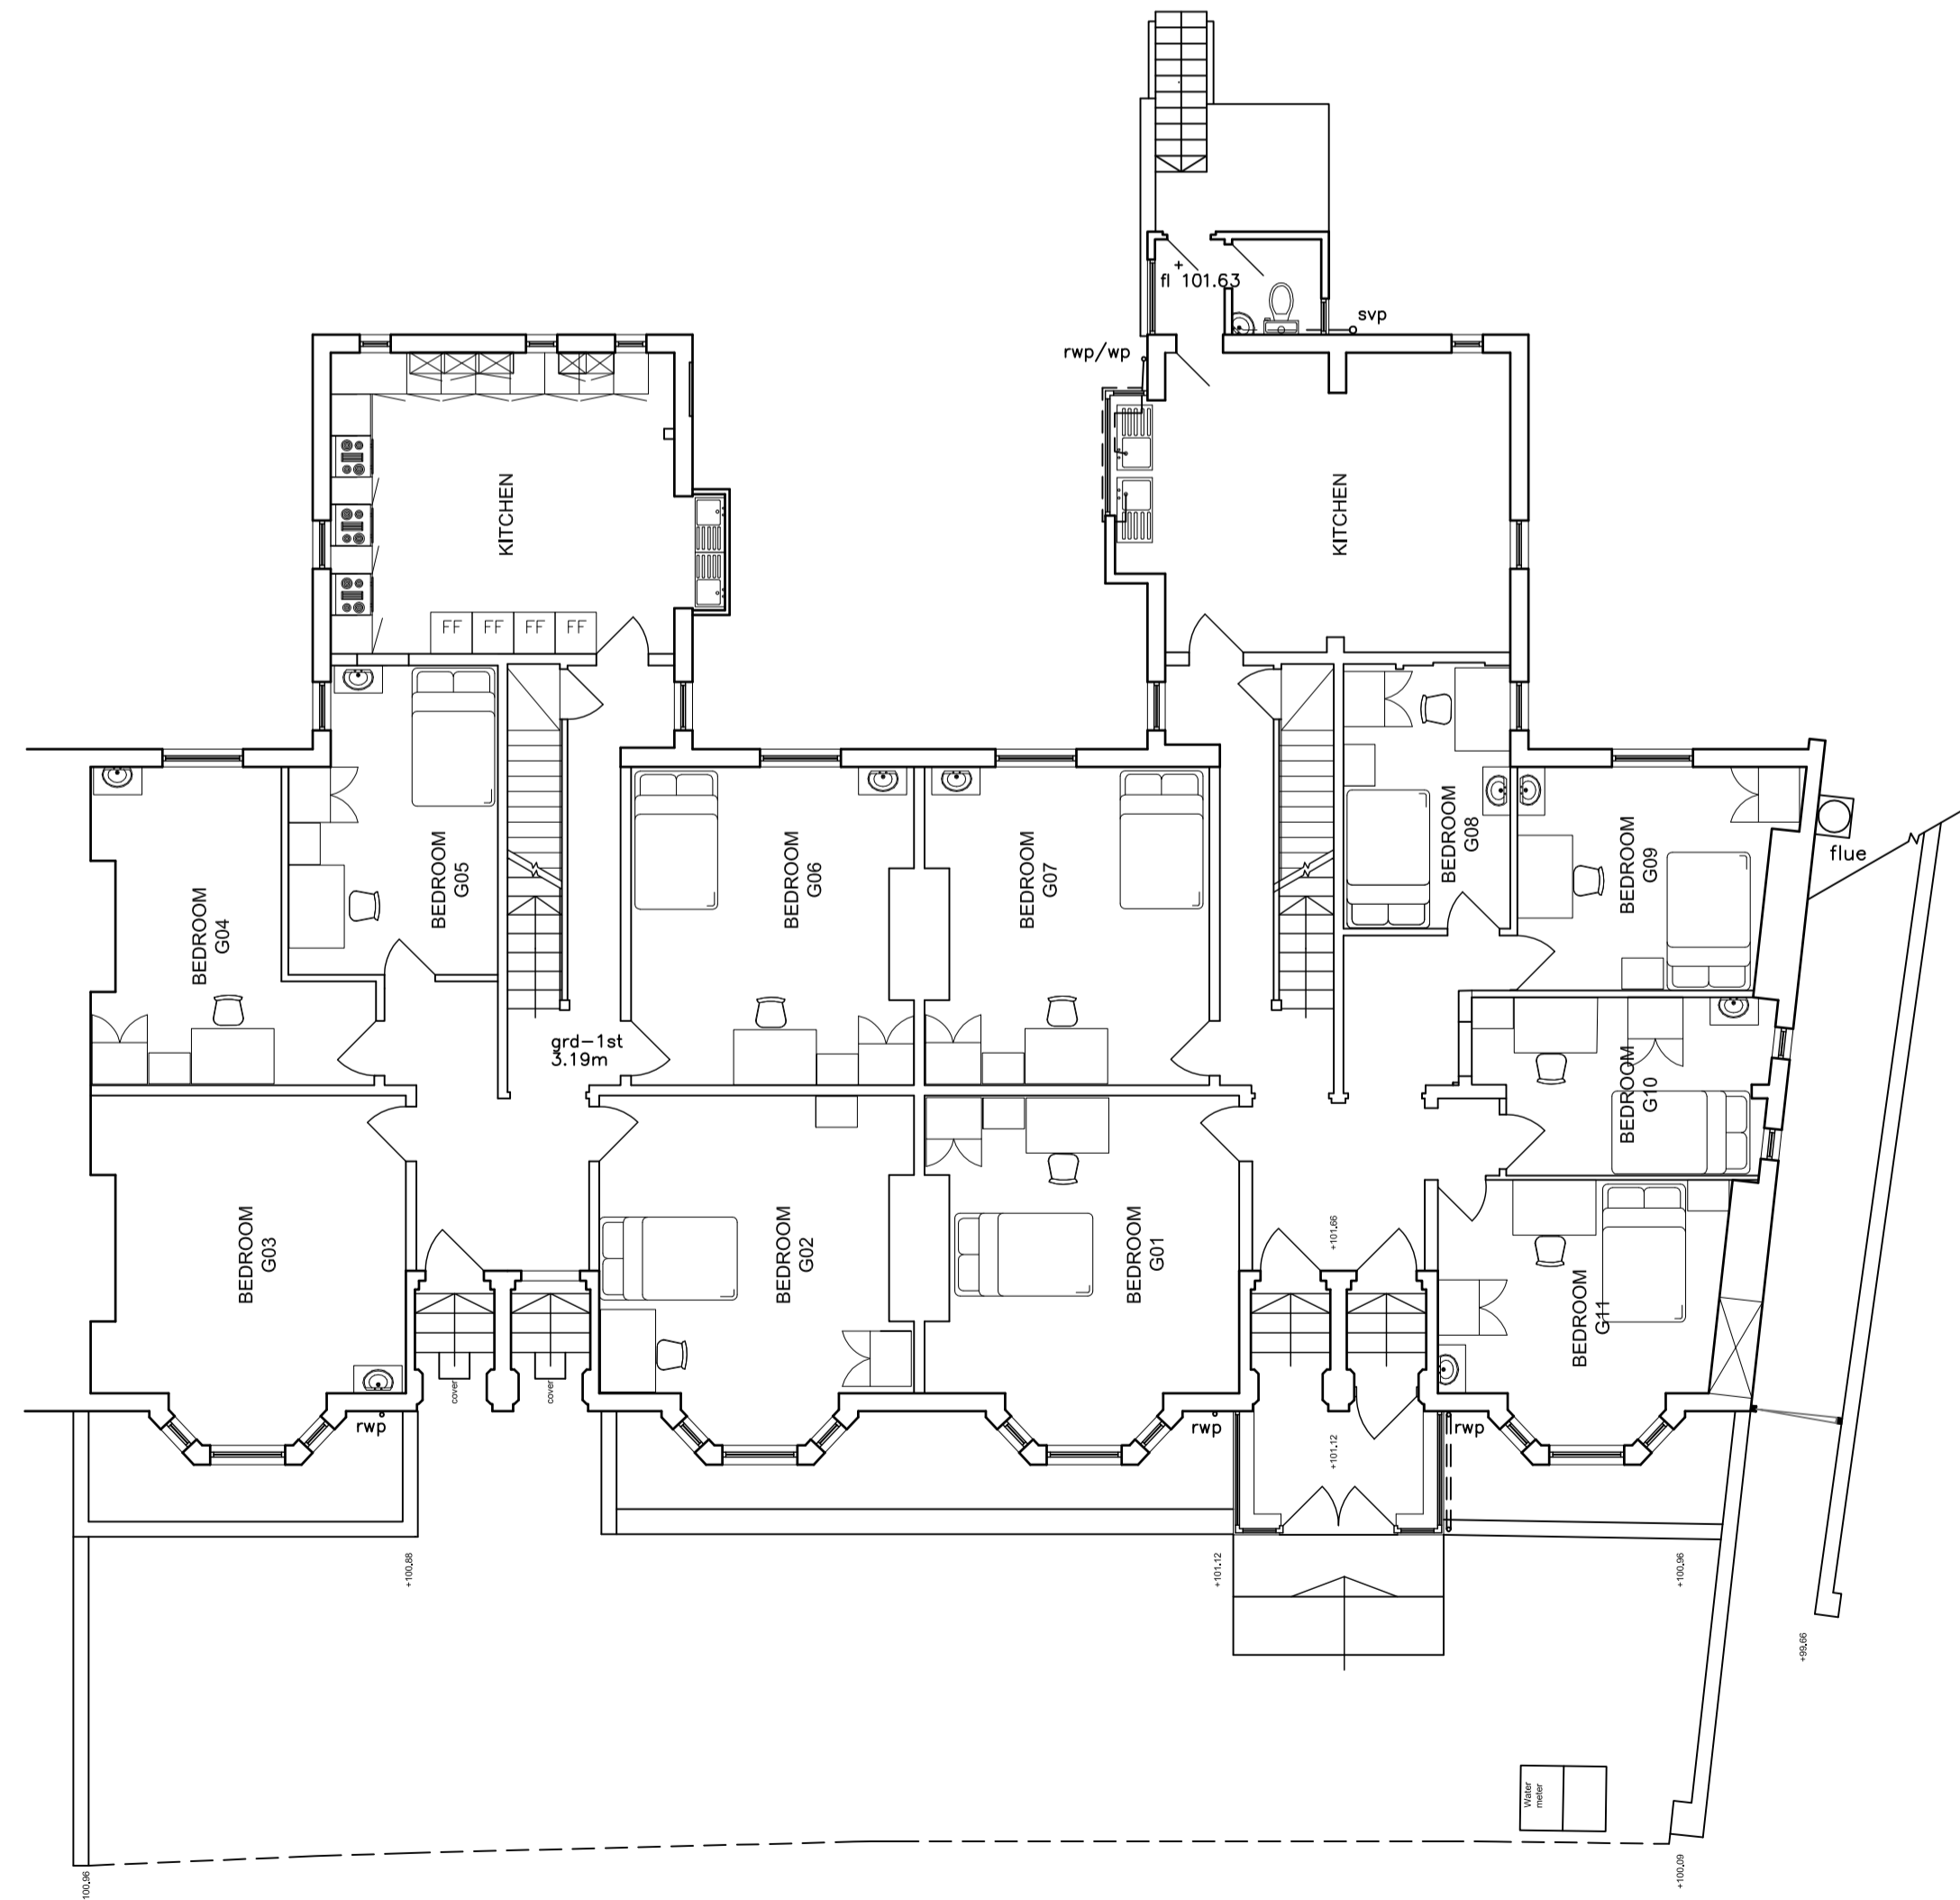

FIRST FLOOR

SECOND FLOOR

LOWER GROUND FLOOR

GROUND FLOOR

Hillman design Ltd
 Chartered Architects

24 Crichton Road
 Carshalton Beeches
 Surrey, SM5 3LS
 t:(020) 8715 5584
 f:(020) 8715 8134
 mail@hillmandesign.co.uk

PROJECT _____
 PROPOSED DEVELOPMENT AT
 18-24 LOWER HOLLYHEAD ROAD,
 COVENTRY, CV1 3AU
 DRAWING _____
 EXISTING FLOOR PLANS

SCALE _____ DATE _____
 1:100 Oct 18
 DRAWING NO _____ REVISION _____
 LHR/110