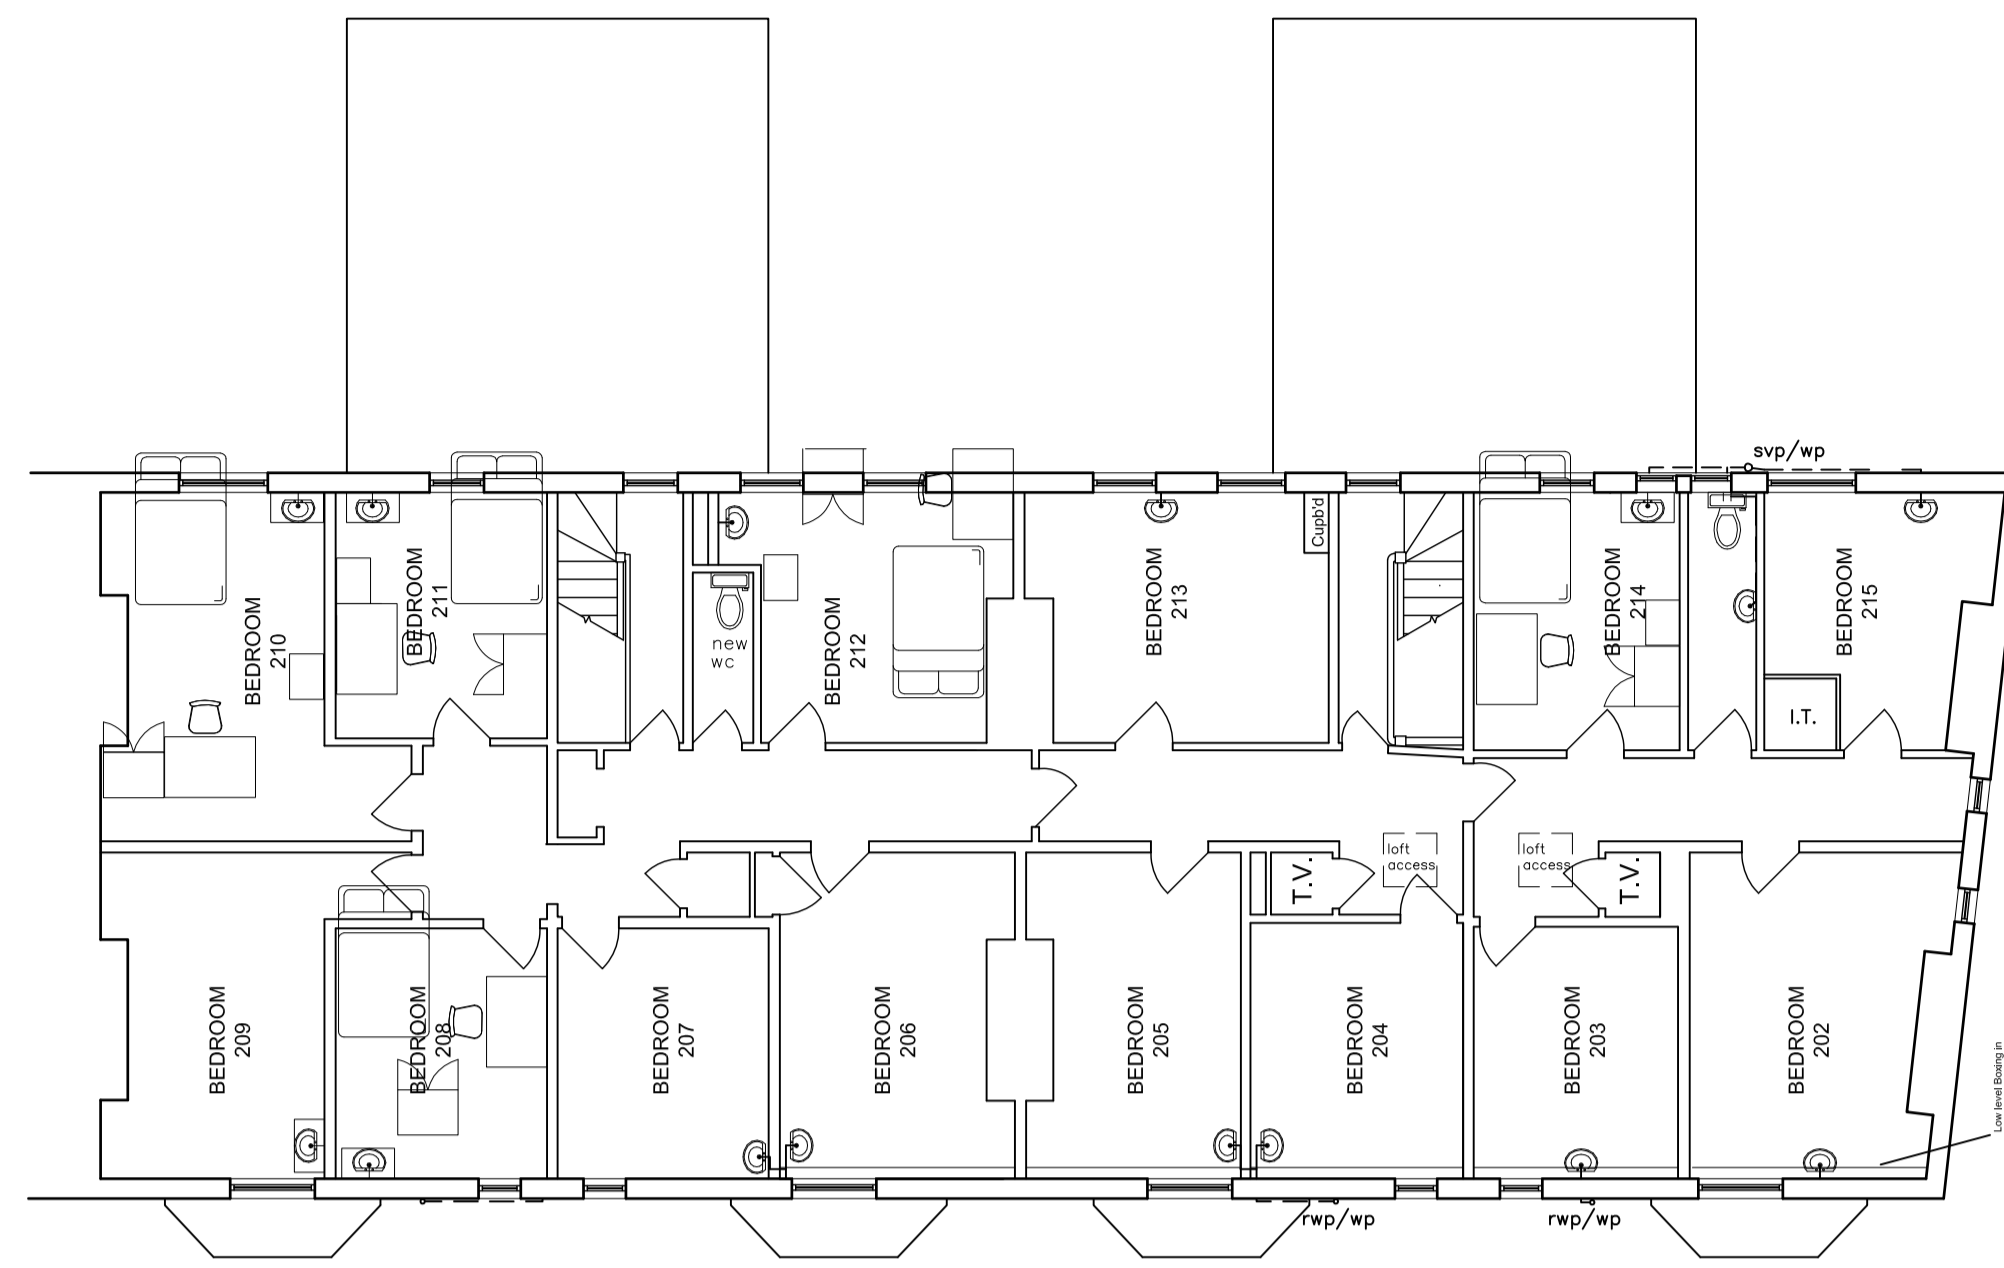

FIRST FLOOR

SECOND FLOOR

LOWER GROUND FLOOR

GROUND FLOOR

Hillman design Ltd
 Chartered Architects

24 Crichton Road
 Carshalton Beeches
 Surrey, SM5 3LS
 t:(020) 8715 5584
 f:(020) 8715 8134
 mail@hillmandesign.co.uk

PROJECT _____
 PROPOSED DEVELOPMENT AT
 18-24 LOWER HOLLYHEAD ROAD,
 COVENTRY, CV1 3AU
 DRAWING _____
 EXISTING FLOOR PLANS

SCALE _____ DATE _____
 1:100 Oct 18
 DRAWING NO _____ REVISION _____
 LHR/110