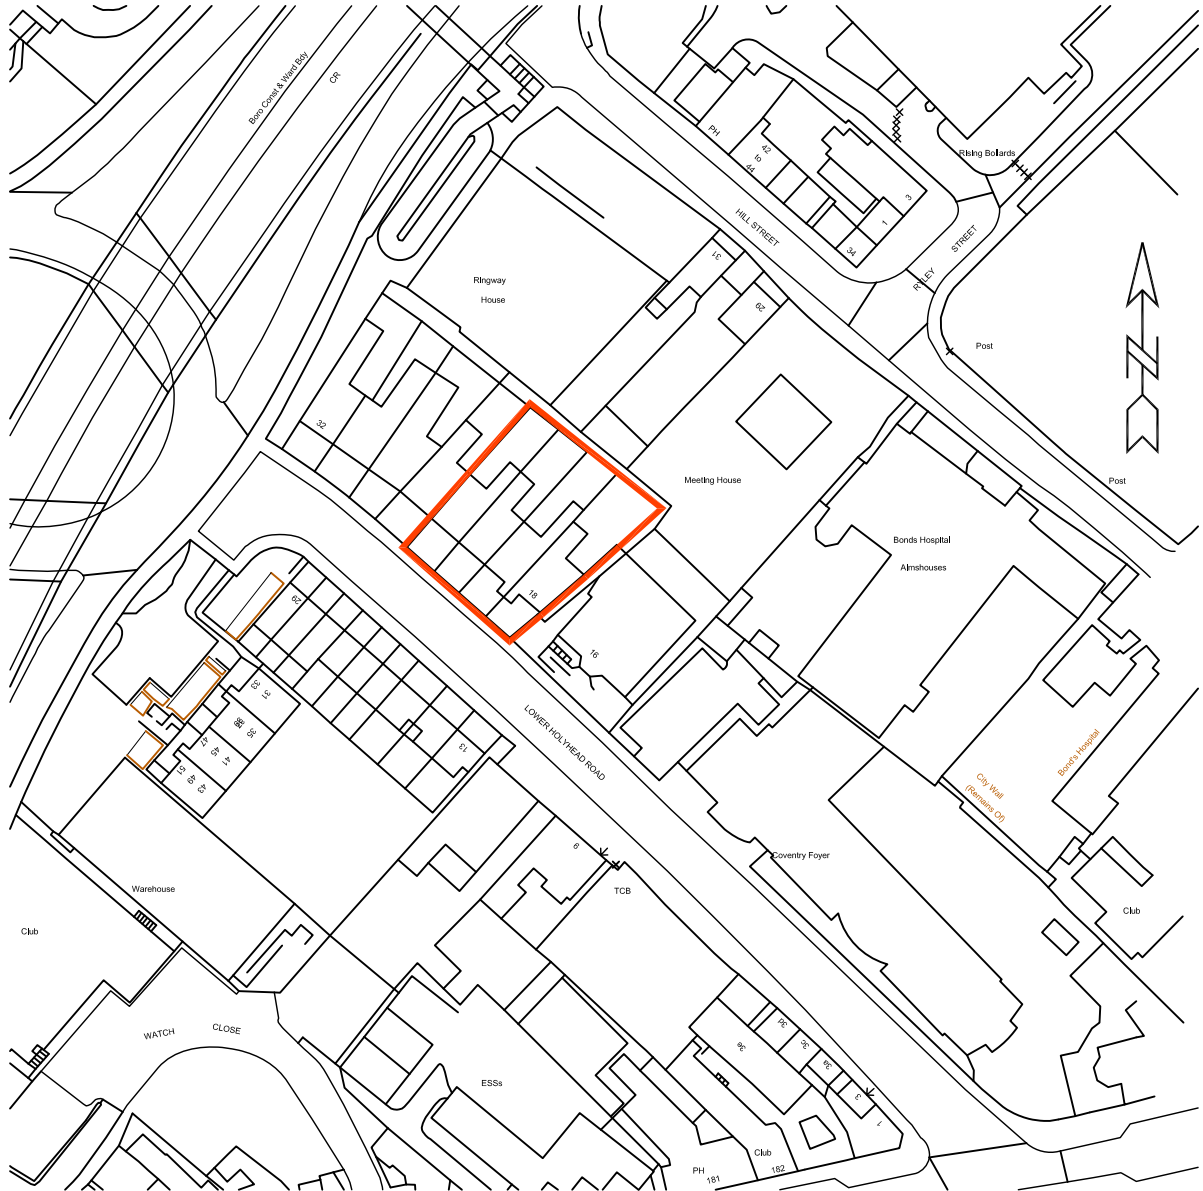

scale verification bar      scale:1:1250

This drawing prints at A4.

**LOCATION PLAN** 1:1250  
18-24 LOWER HOLLYHEAD ROAD,  
COVENTRY, CV1 3AU

**LHR/001**