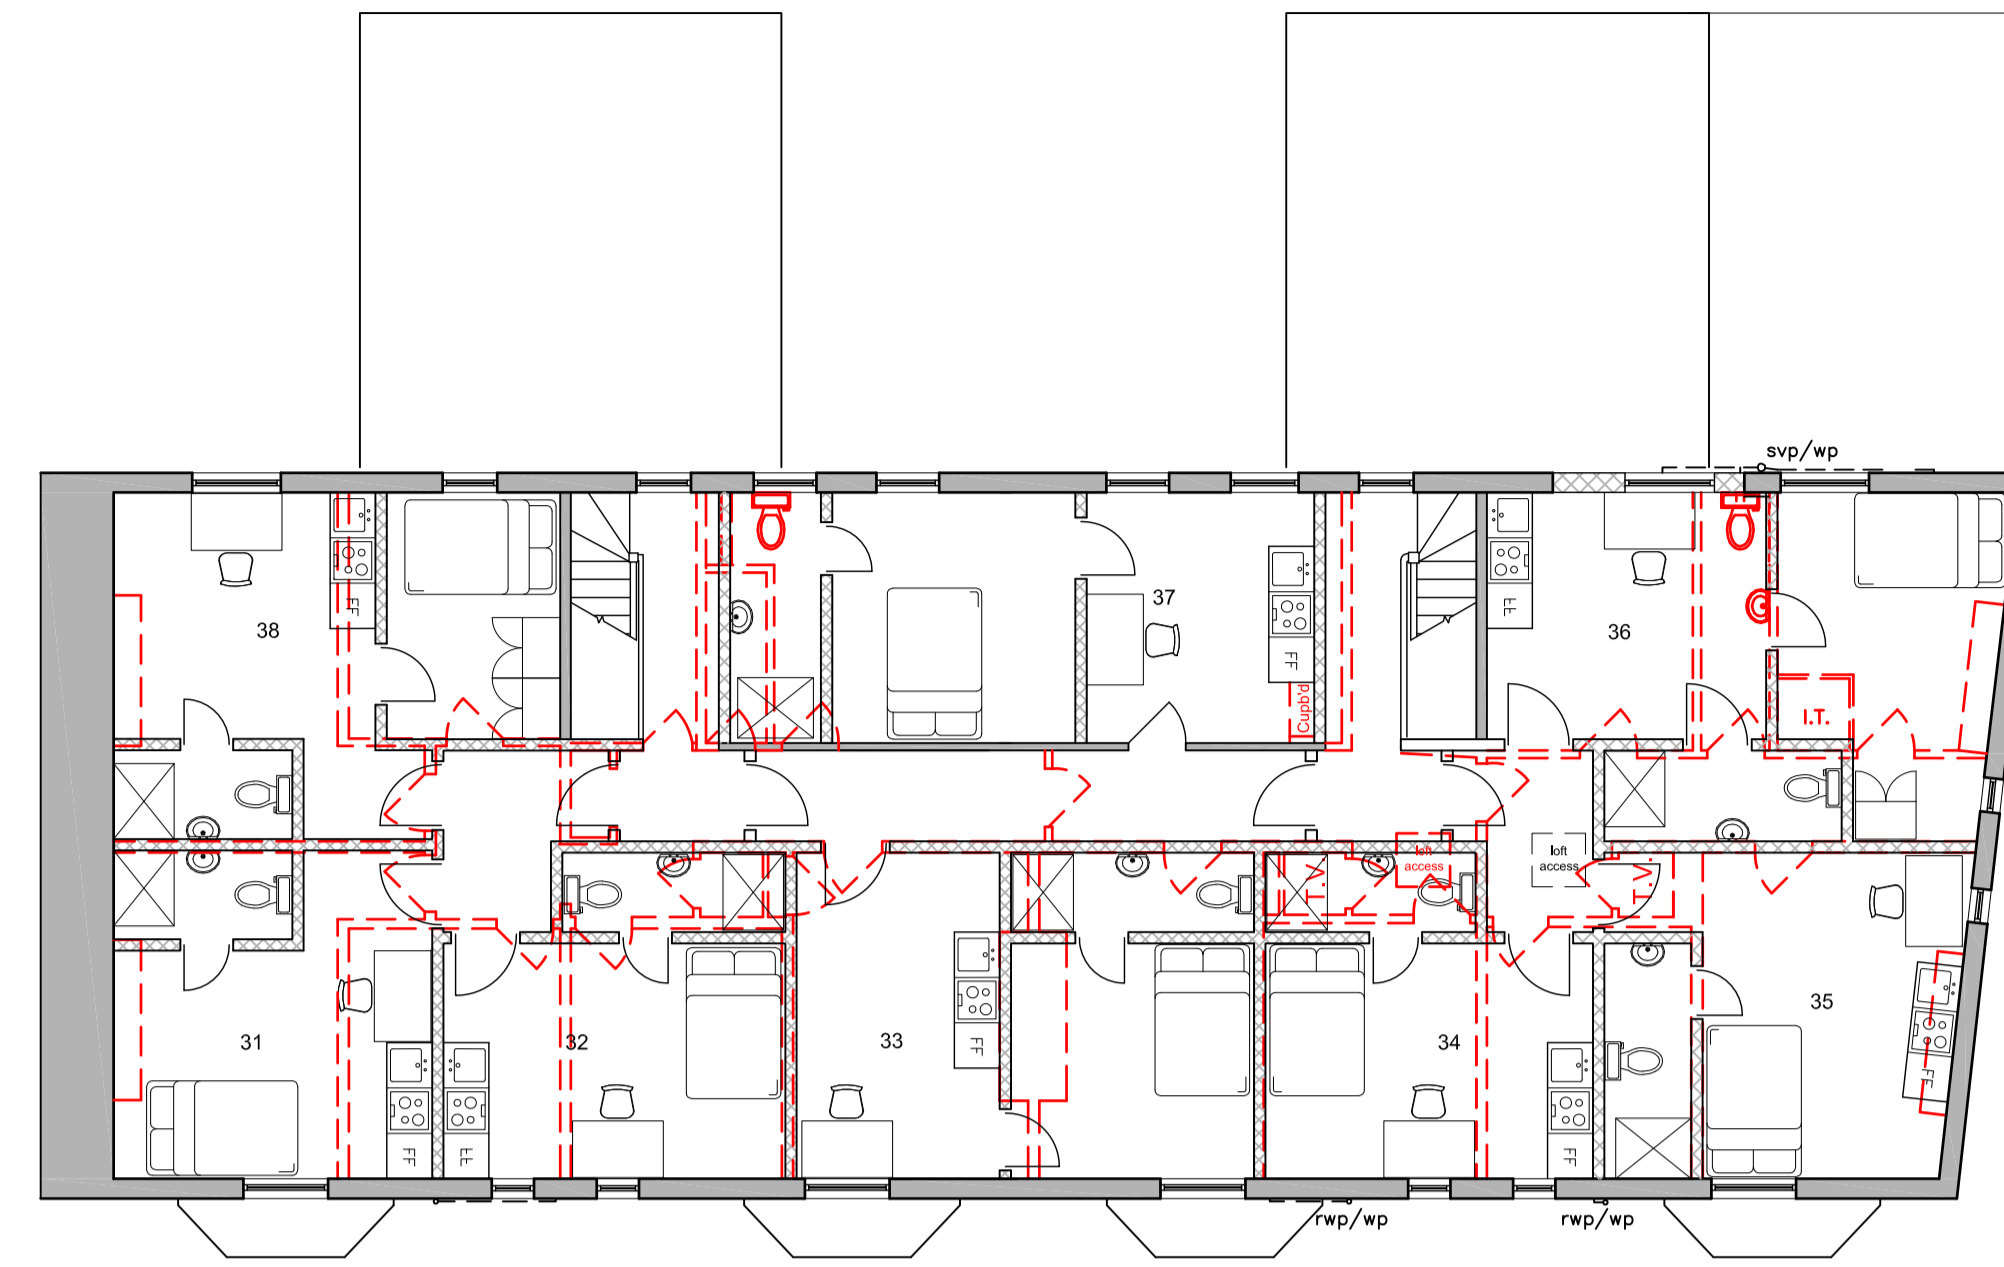

FIRST FLOOR

SECOND FLOOR

LOWER GROUND FLOOR

Hillman design Ltd
 Chartered Architects

24 Crichton Road
 Carshalton Beeches
 Surrey, SM5 3LS
 t:(020) 8715 5584
 f:(020) 8715 8134
 mail@hillmandesign.co.uk

PROJECT _____
 PROPOSED DEVELOPMENT AT
 18-24 LOWER HOLLYHEAD ROAD,
 COVENTRY, CV1 3AU
 DRAWING _____
 PROPOSED FLOOR PLANS

SCALE _____ DATE _____
 1:100 Oct 18
 DRAWING NO _____ REVISION _____
 LHR/120