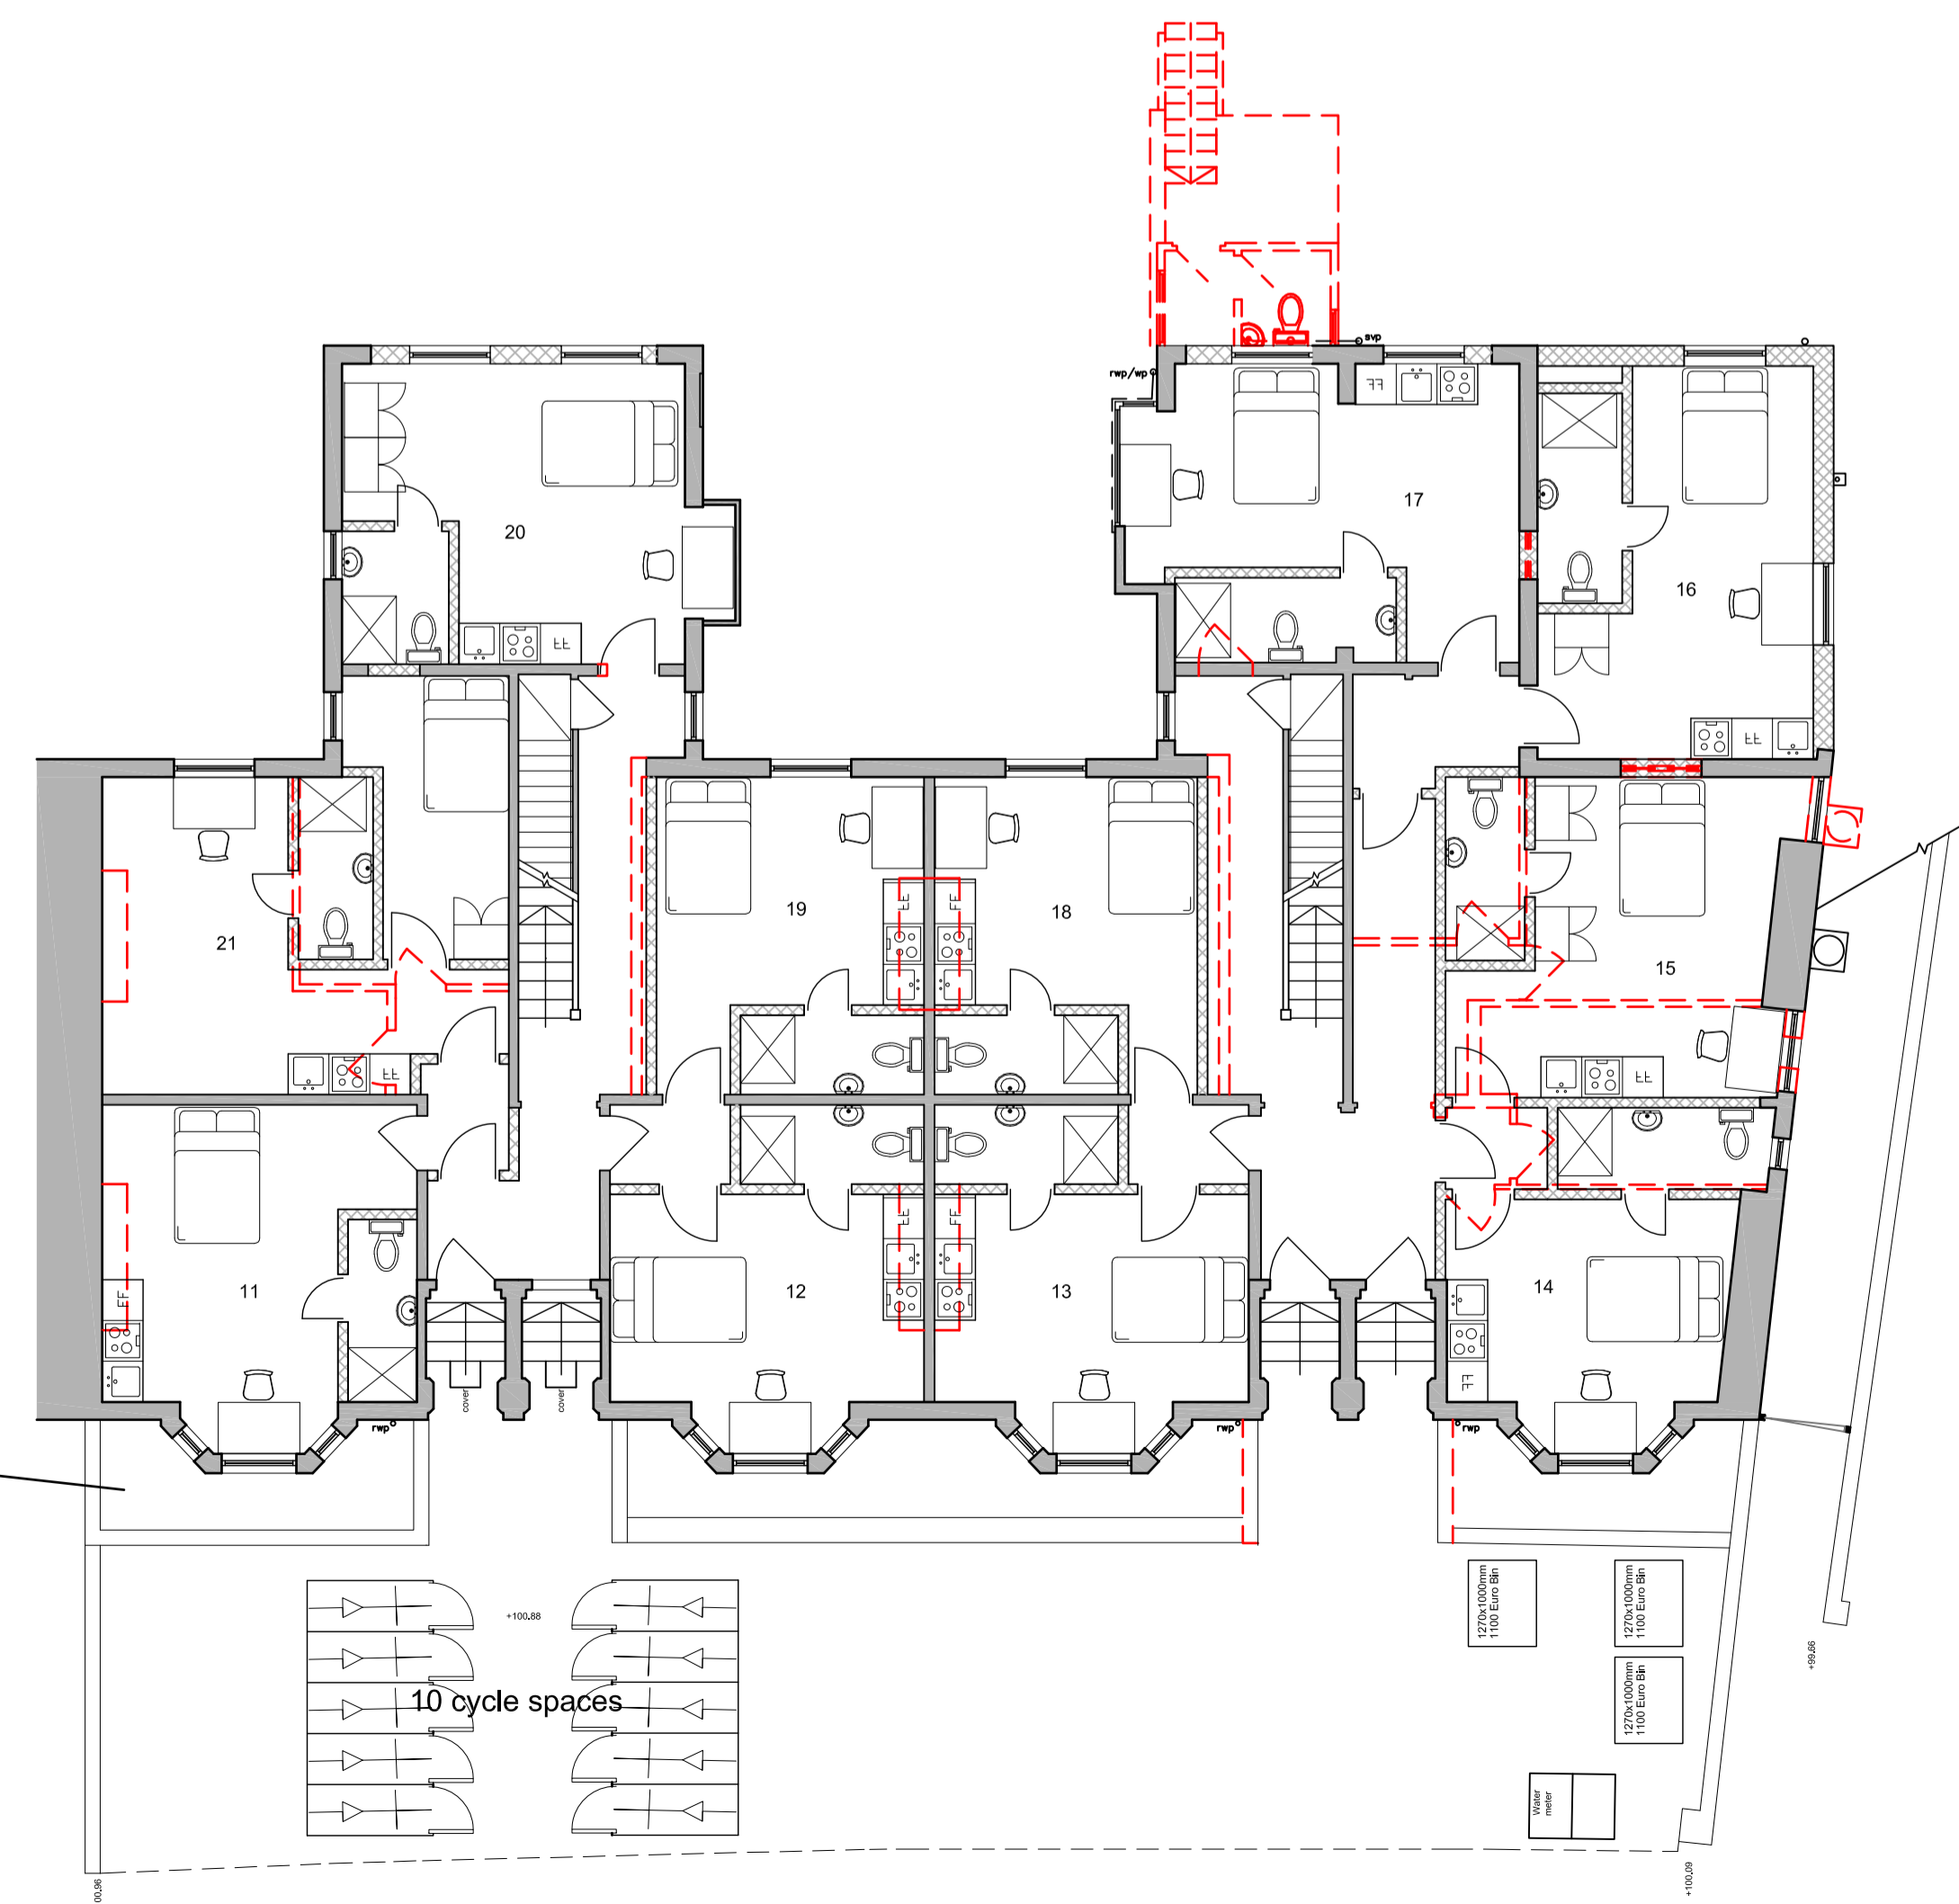

FIRST FLOOR

SECOND FLOOR

LOWER GROUND FLOOR

Hillman design Ltd
 Chartered Architects

24 Crichton Road
 Carshalton Beeches
 Surrey, SM5 3LS
 t:(020) 8715 5584
 f:(020) 8715 8134
 mail@hillmandesign.co.uk

PROJECT _____
 PROPOSED DEVELOPMENT AT
 18-24 LOWER HOLLYHEAD ROAD,
 COVENTRY, CV1 3AU
 DRAWING _____
 PROPOSED FLOOR PLANS

SCALE _____ DATE _____
 1:100 Oct 18
 DRAWING NO _____ REVISION _____
 LHR/120