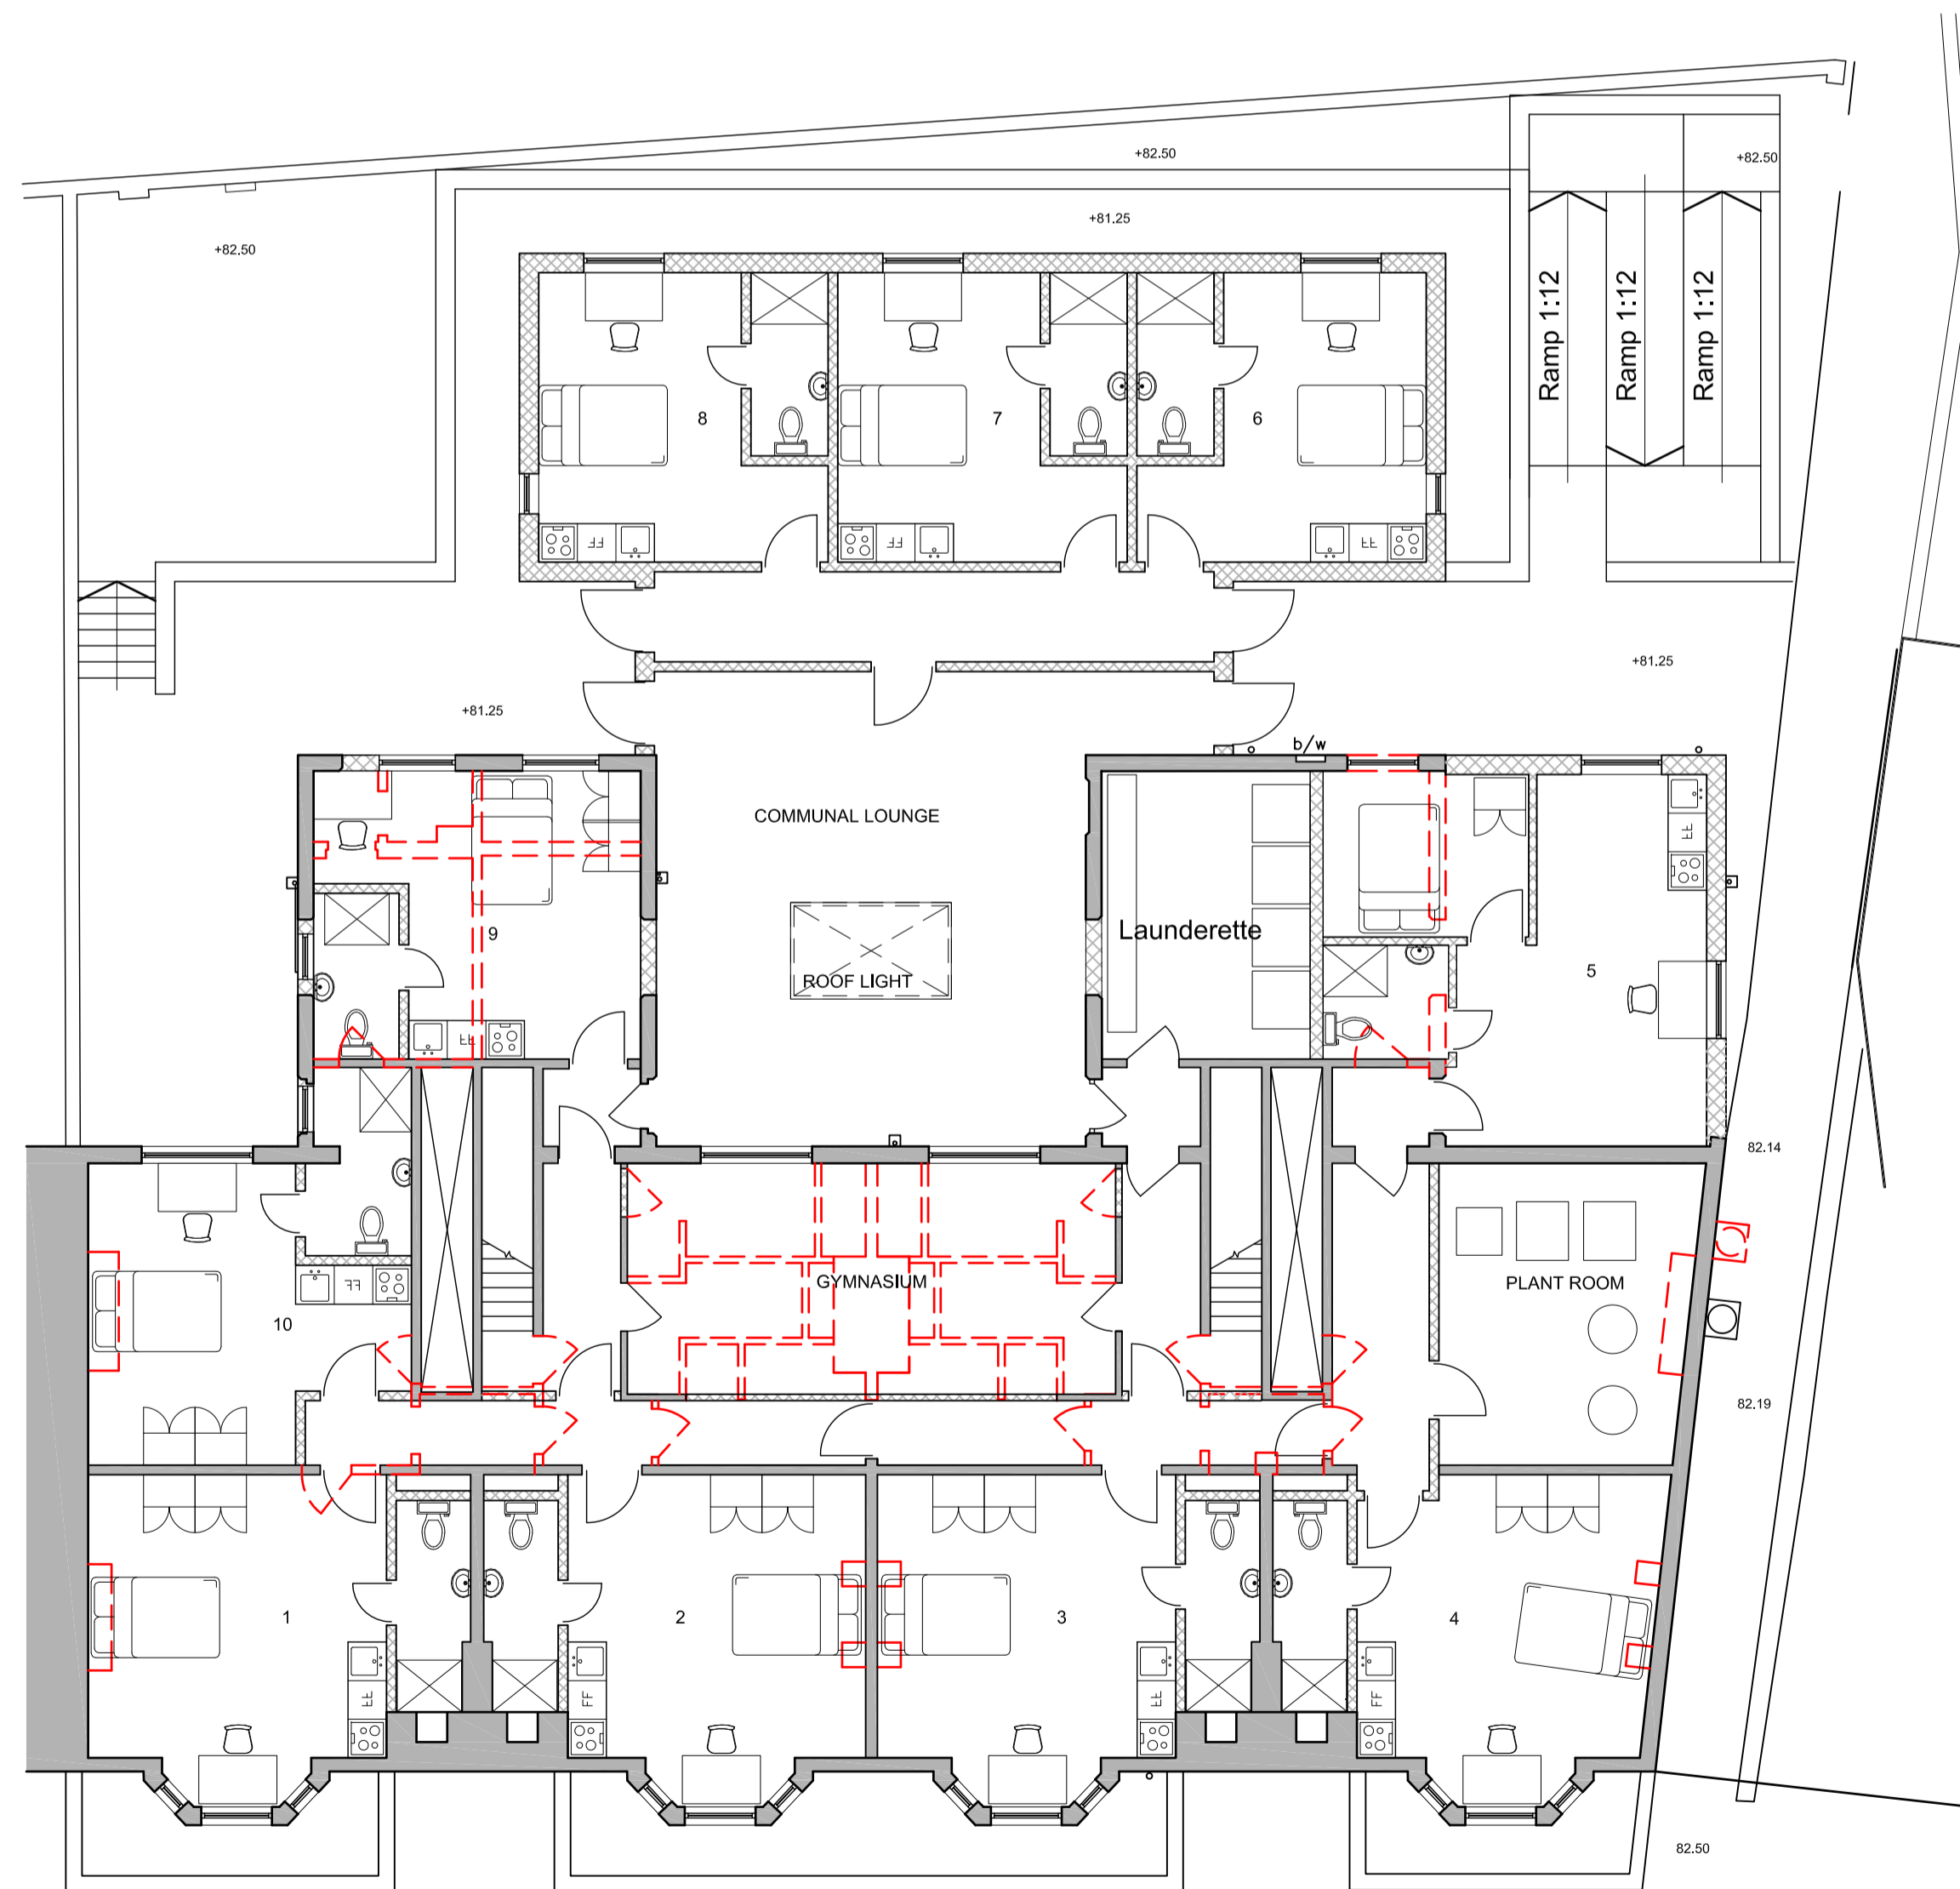

FIRST FLOOR

SECOND FLOOR

LOWER GROUND FLOOR

Hillman design Ltd
 Chartered Architects

24 Crichton Road
 Carshalton Beeches
 Surrey, SM5 3LS
 t:(020) 8715 5584
 f:(020) 8715 8134
 mail@hillmandesign.co.uk

PROJECT _____
 PROPOSED DEVELOPMENT AT
 18-24 LOWER HOLLYHEAD ROAD,
 COVENTRY, CV1 3AU
 DRAWING _____
 PROPOSED FLOOR PLANS

SCALE _____ DATE _____
 1:100 Oct 18
 DRAWING NO _____ REVISION _____
 LHR/120