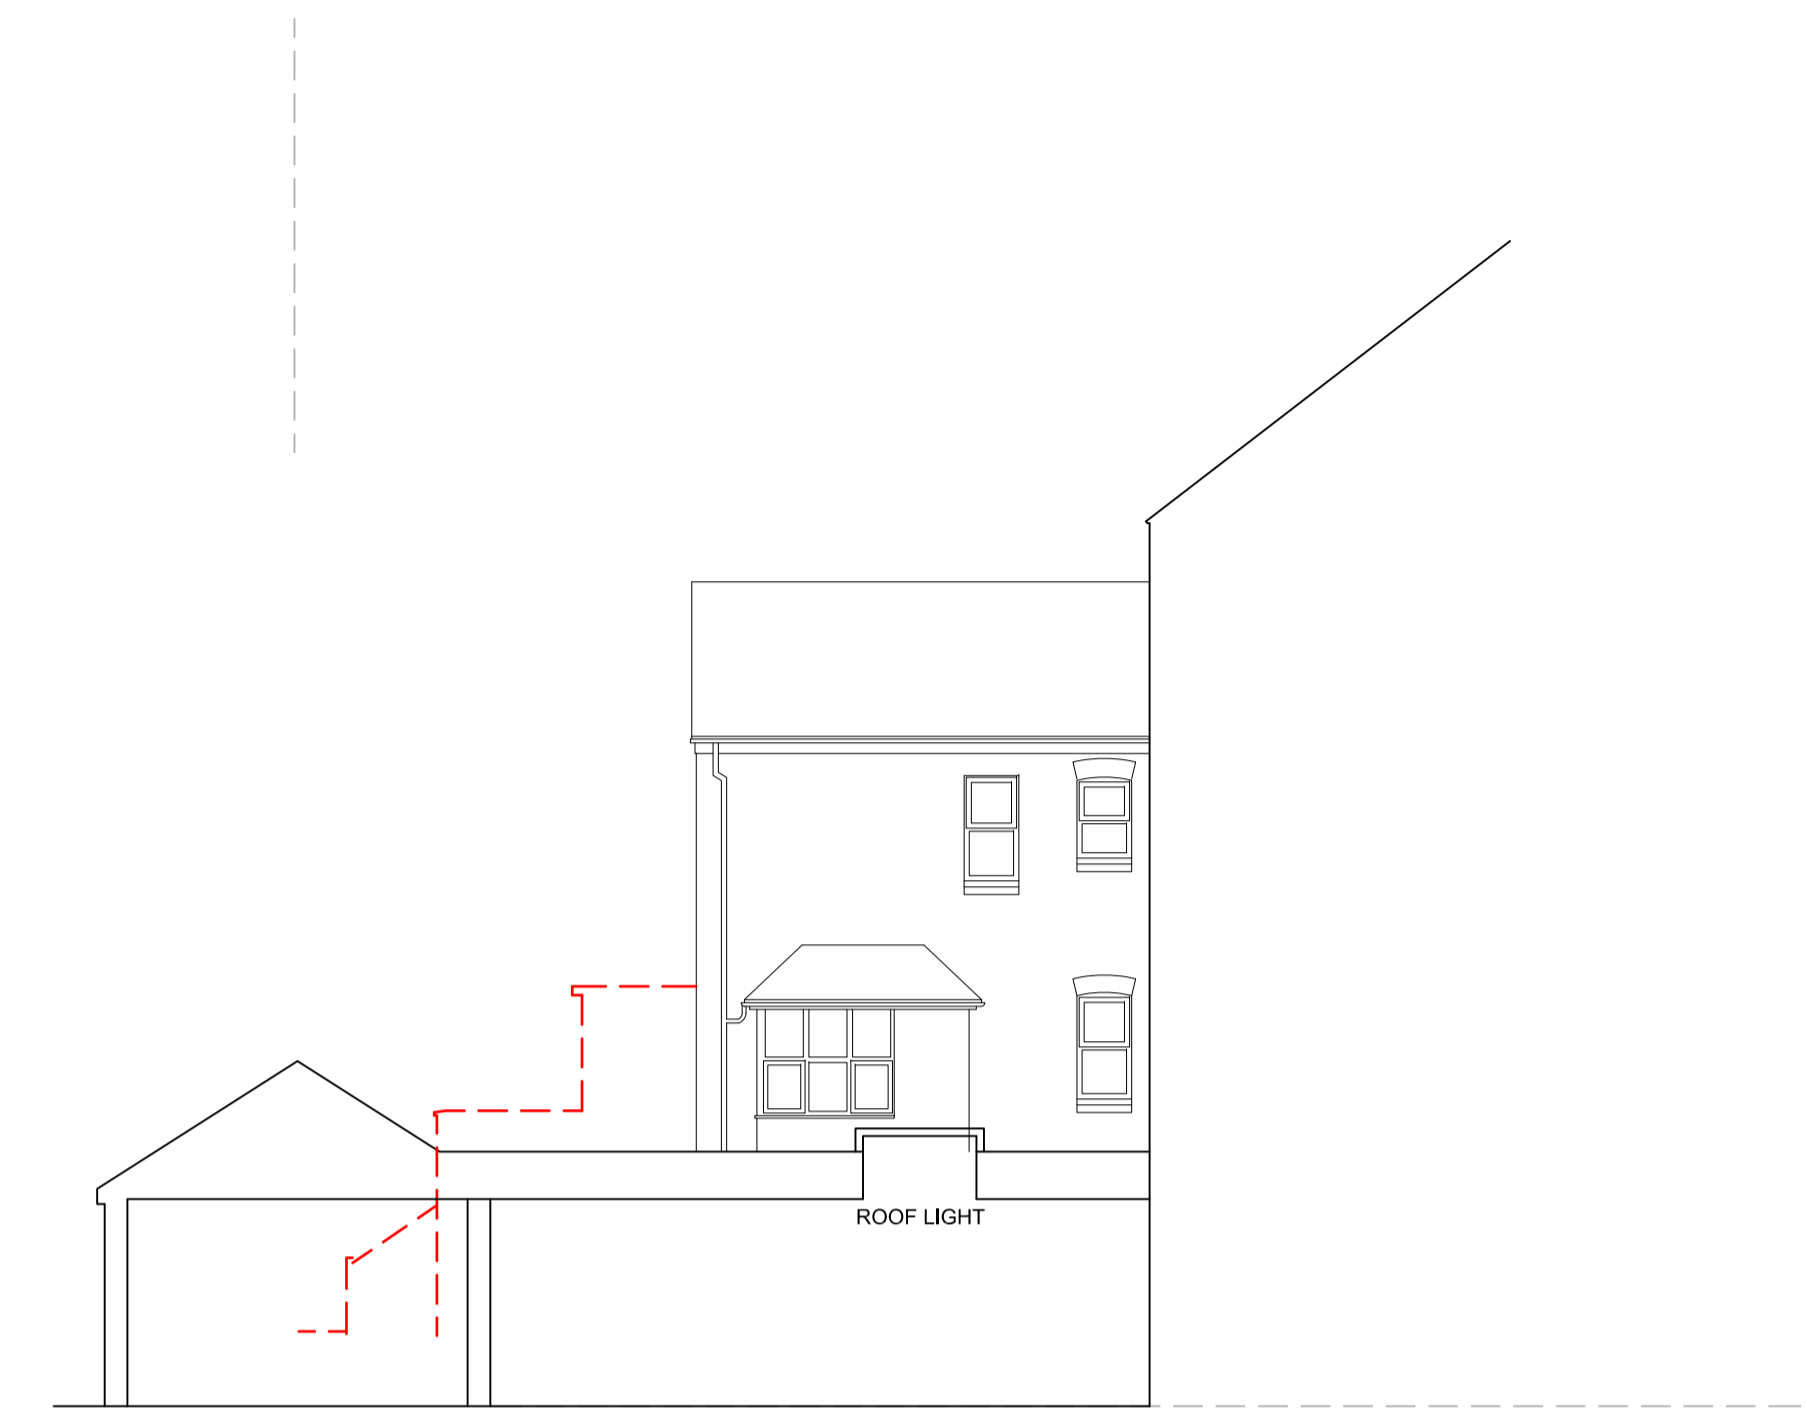

FRONT ELEVATION

SIDE ELEVATION

SIDE ELEVATION

DETAILS OF BIKEMINDER CYCLE LOCKERS<sup>TM</sup>

10No BIKEMINDER CYCLE  
 LOCKERS total sizes = 5980mm  
 (w) x 1855mm(l) x 1210mm (h)

**Hillman design ltd**  
**Chartered Architects**

24 Crichton Road  
 Carshalton Beeches  
 Surrey, SM5 3LS  
 t:(020) 8715 5584  
 f:(020) 8715 8134  
 mail@hillmandesign.co.uk

PROJECT  
 PROPOSED DEVELOPMENT AT  
 18-24 LOWER HOLLYHEAD ROAD,  
 COVENTRY, CV1 3AU  
 DRAWING  
 PROPOSED FRONT & SIDE ELEVATIONS

SCALE 1:100 DATE Oct 18  
 DRAWING NO LHR/124 REVISION