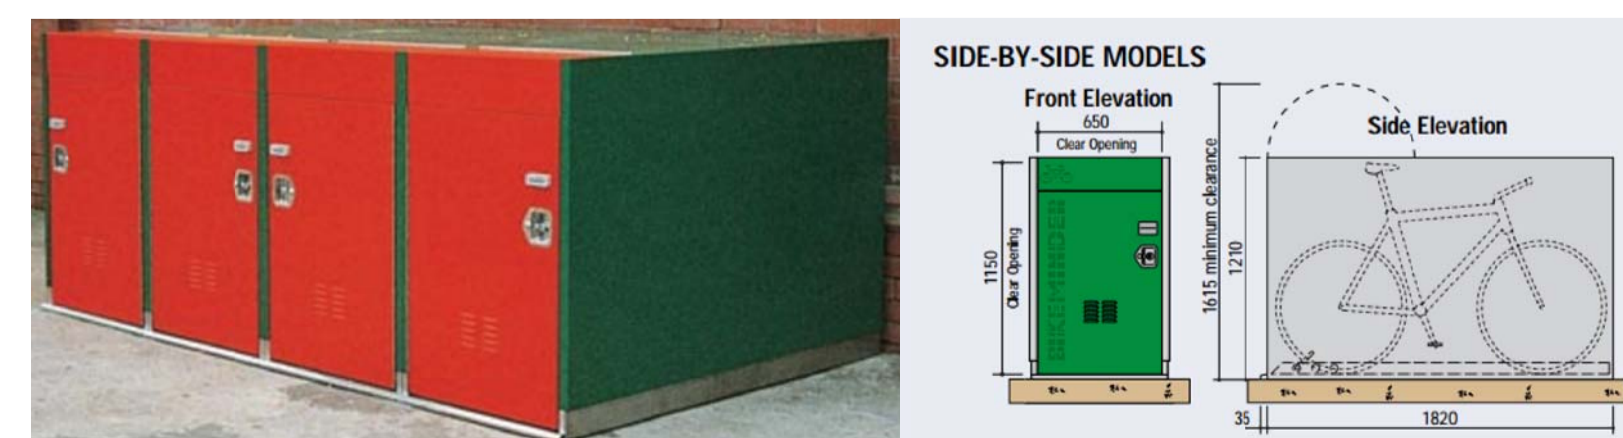

FRONT ELEVATION

SIDE ELEVATION

SIDE ELEVATION

DETAILS OF BIKEMINDER CYCLE LOCKERS<sup>TM</sup>

10No BIKEMINDER CYCLE  
 LOCKERS total sizes = 5980mm  
 (w) x 1855mm(l) x 1210mm (h)

**Hillman design ltd**  
**Chartered Architects**