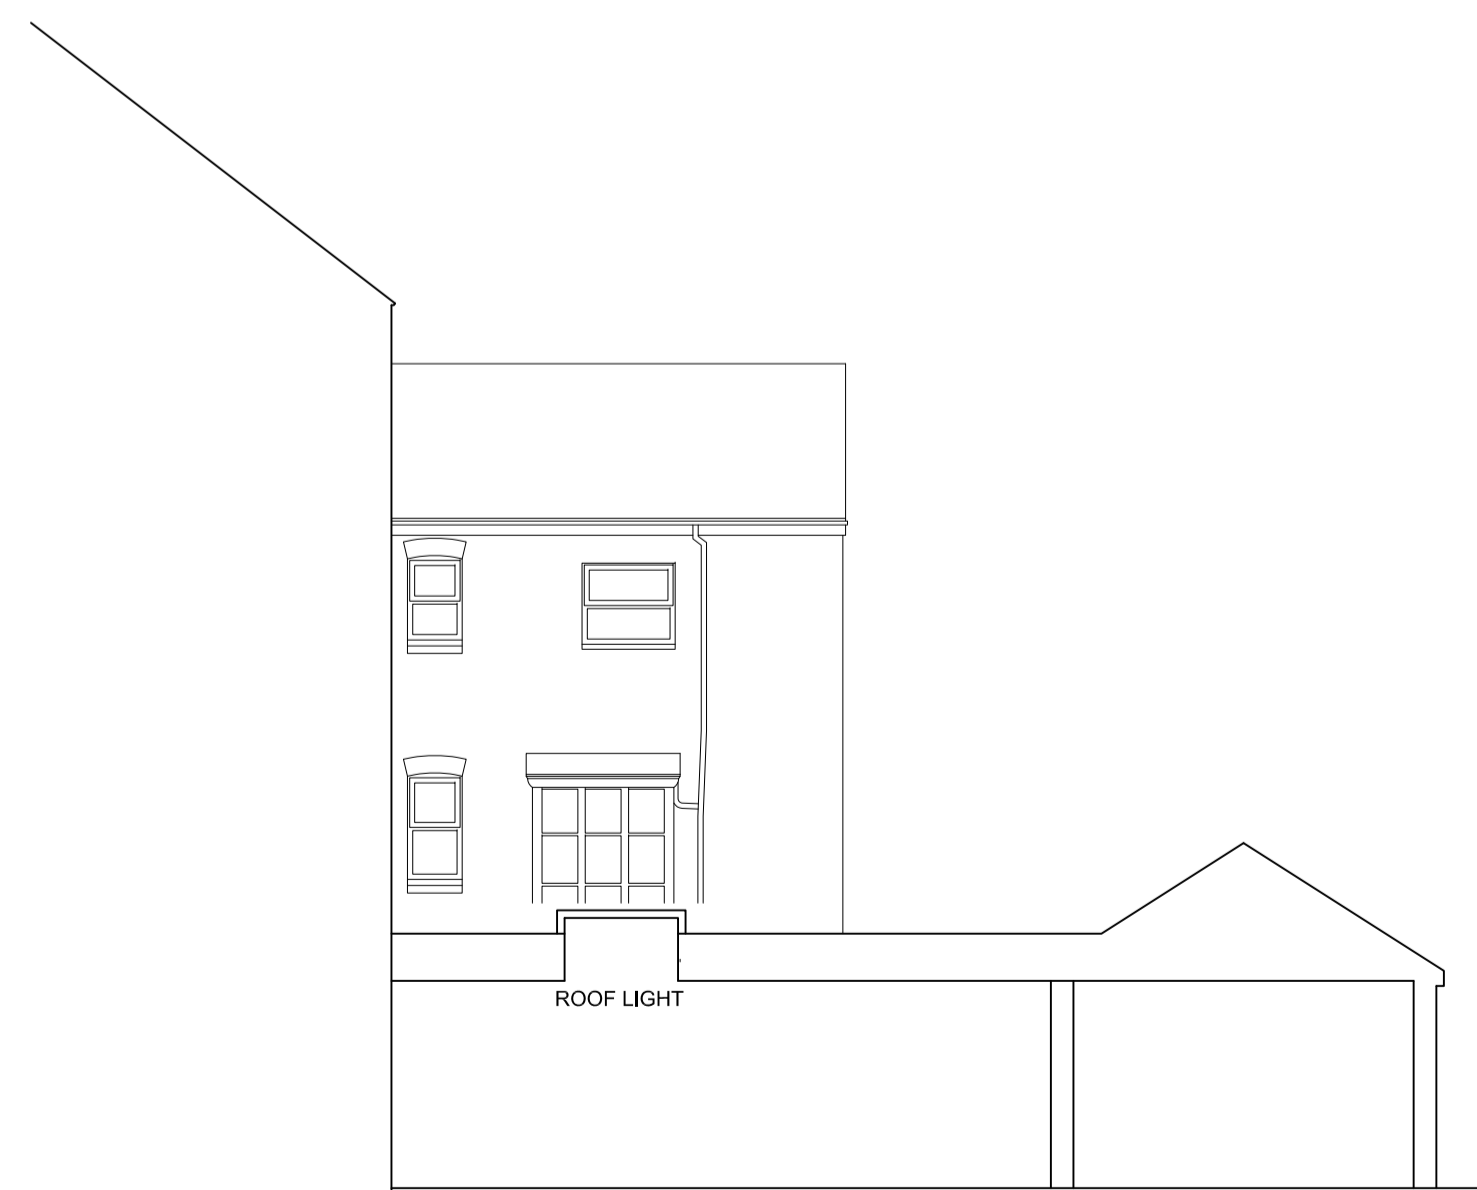

FRONT ELEVATION

SIDE ELEVATION

SIDE ELEVATION

DETAILS OF BIKEMINDER CYCLE LOCKERS<sup>TM</sup>

10No BIKEMINDER CYCLE  
 LOCKERS total sizes = 5980mm  
 (w) x 1855mm(l) x 1210mm (h)

**Hillman design ltd**  
**Chartered Architects**

24 Crichton Road  
 Carshalton Beeches  
 Surrey, SM5 3LS  
 t:(020) 8715 5584  
 f:(020) 8715 8134  
 mail@hillmandesign.co.uk

PROJECT  
 PROPOSED DEVELOPMENT AT  
 18-24 LOWER HOLLYHEAD ROAD,  
 COVENTRY, CV1 3AU  
 DRAWING  
 PROPOSED FRONT & SIDE ELEVATIONS

SCALE 1:100 DATE Oct 18  
 DRAWING NO LHR/124 REVISION