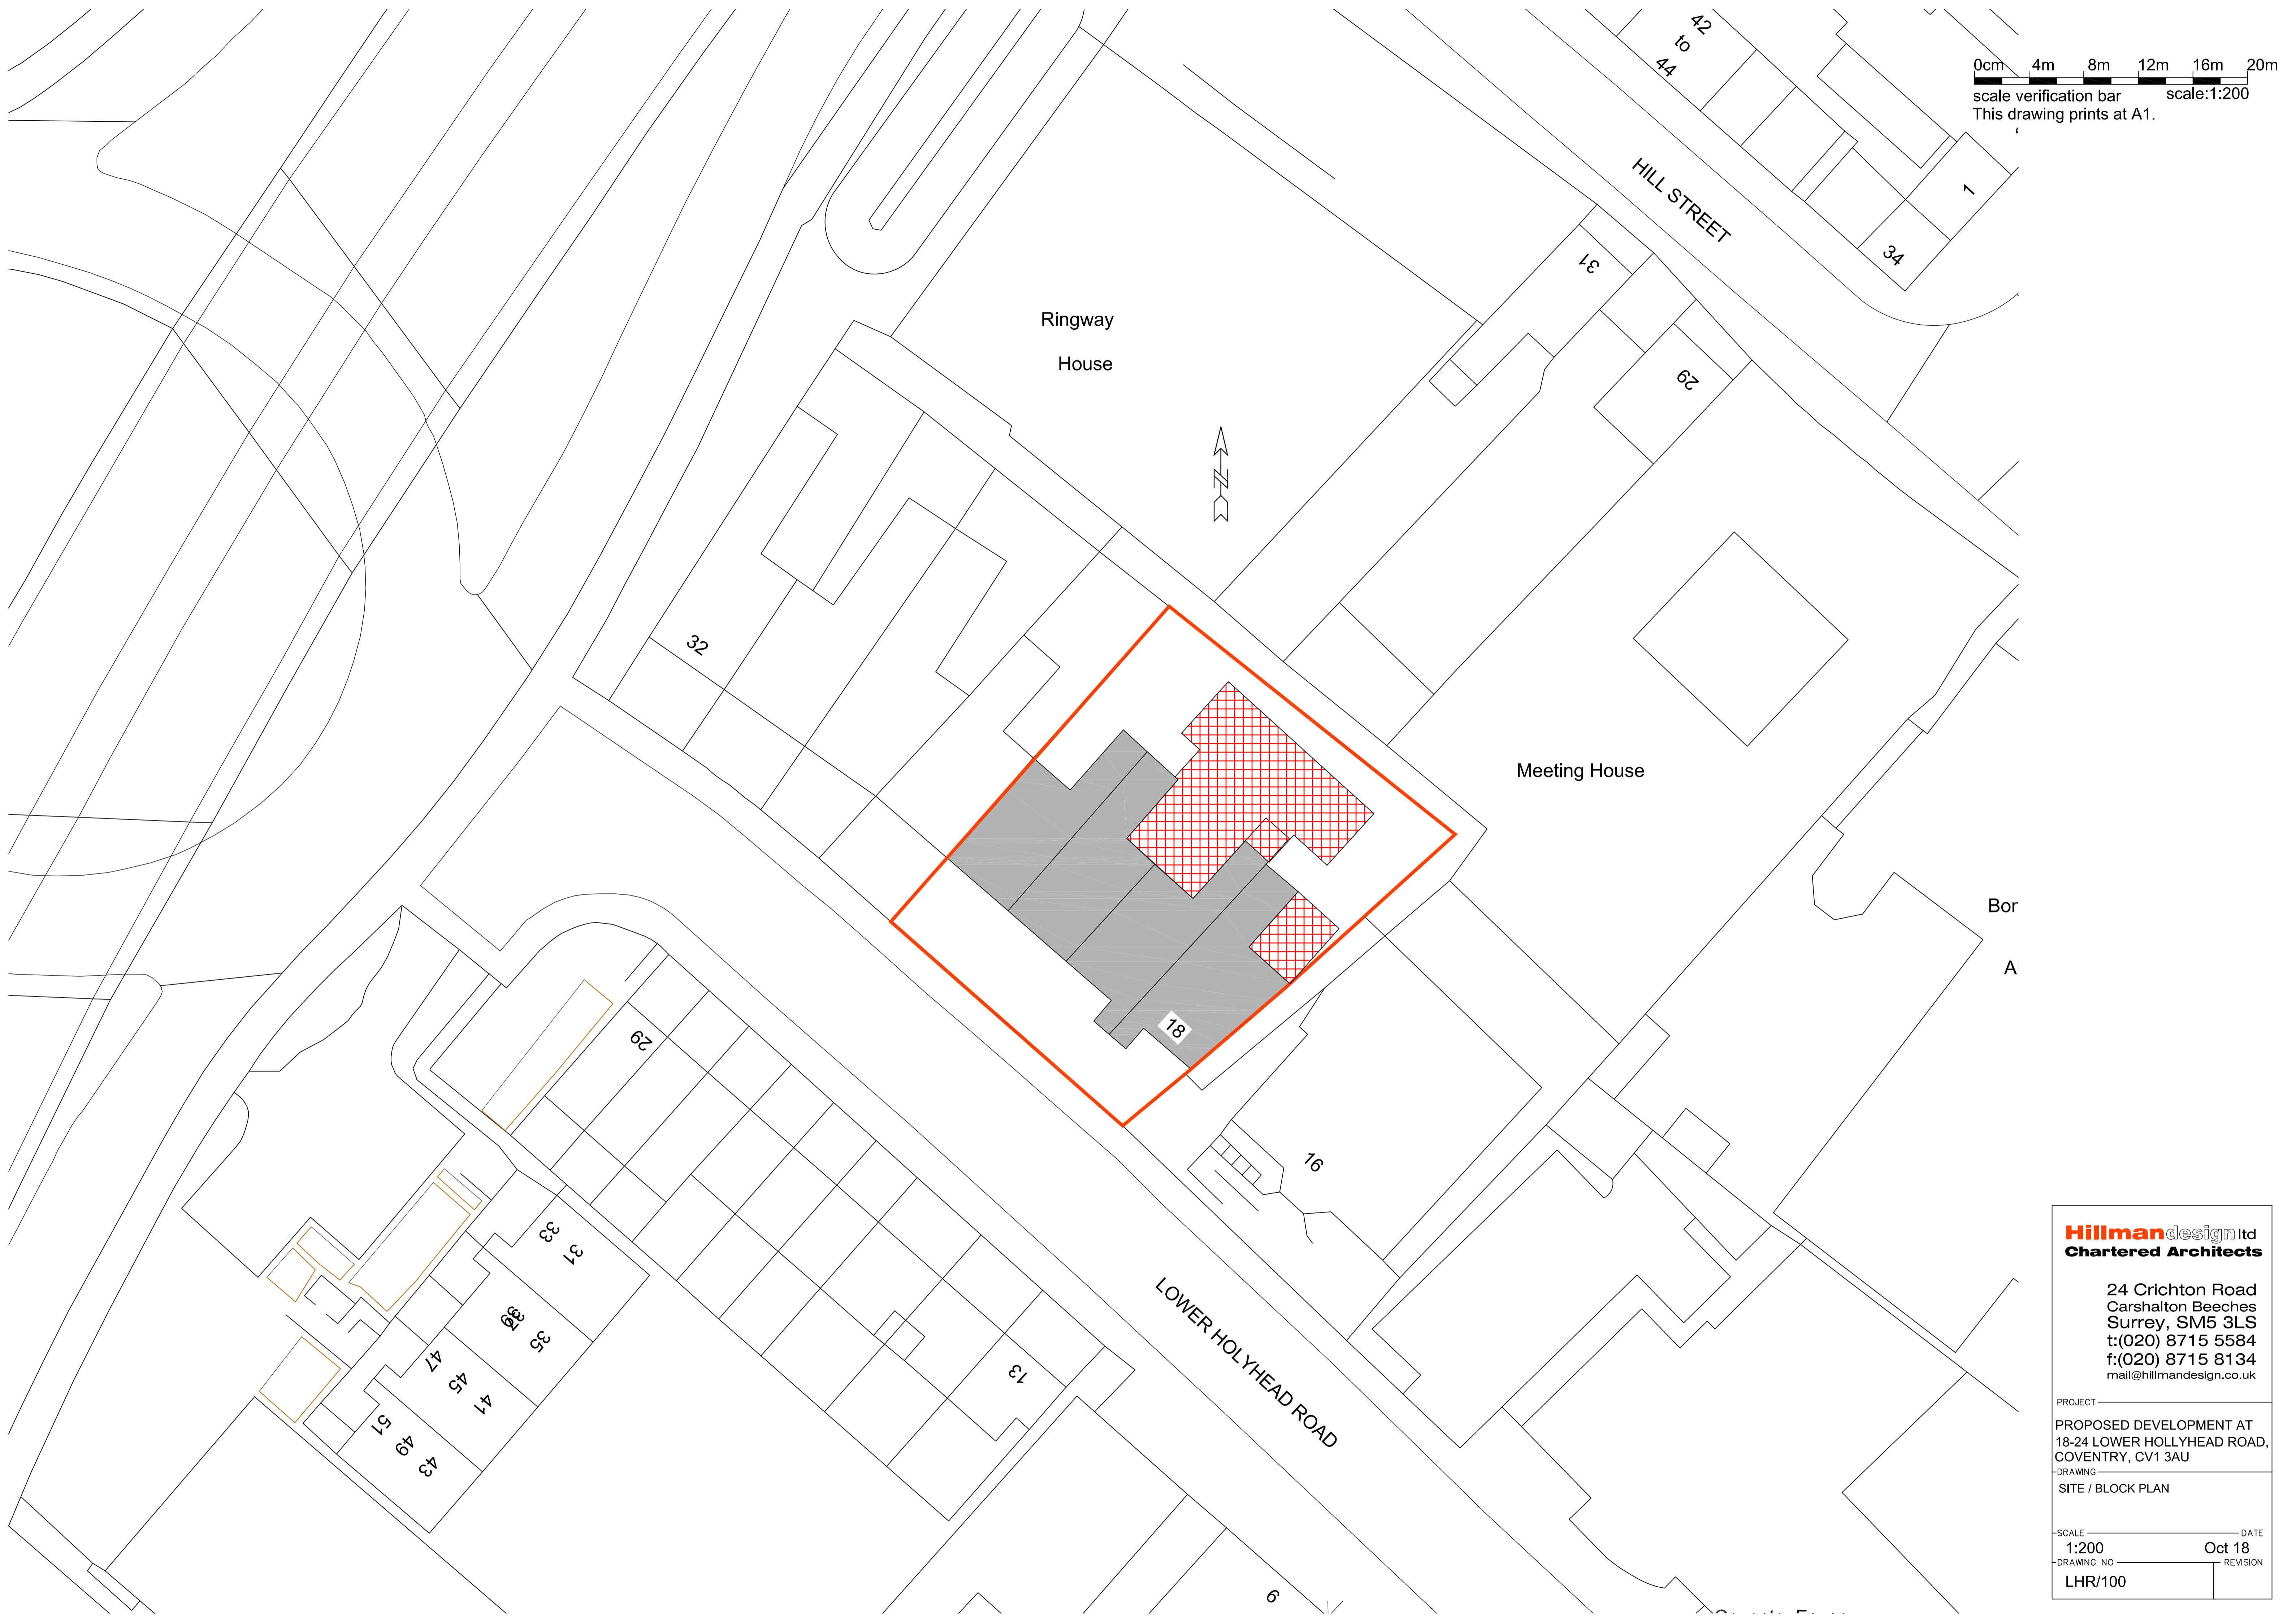

0cm 4m 8m 12m 16m 20m
scale verification bar scale:1:200
This drawing prints at A1.

Hillmandesign ltd
Chartered Architects

24 Crichton Road
Carshalton Beeches
Surrey, SM5 3LS
t:(020) 8715 5584
f:(020) 8715 8134
mail@hillmandesign.co.uk

PROJECT _____
PROPOSED DEVELOPMENT AT
18-24 LOWER HOLLYHEAD ROAD,
COVENTRY, CV1 3AU
DRAWING _____
SITE / BLOCK PLAN

SCALE	DATE
1:200	Oct 18
DRAWING NO	REVISION
LHR/100	