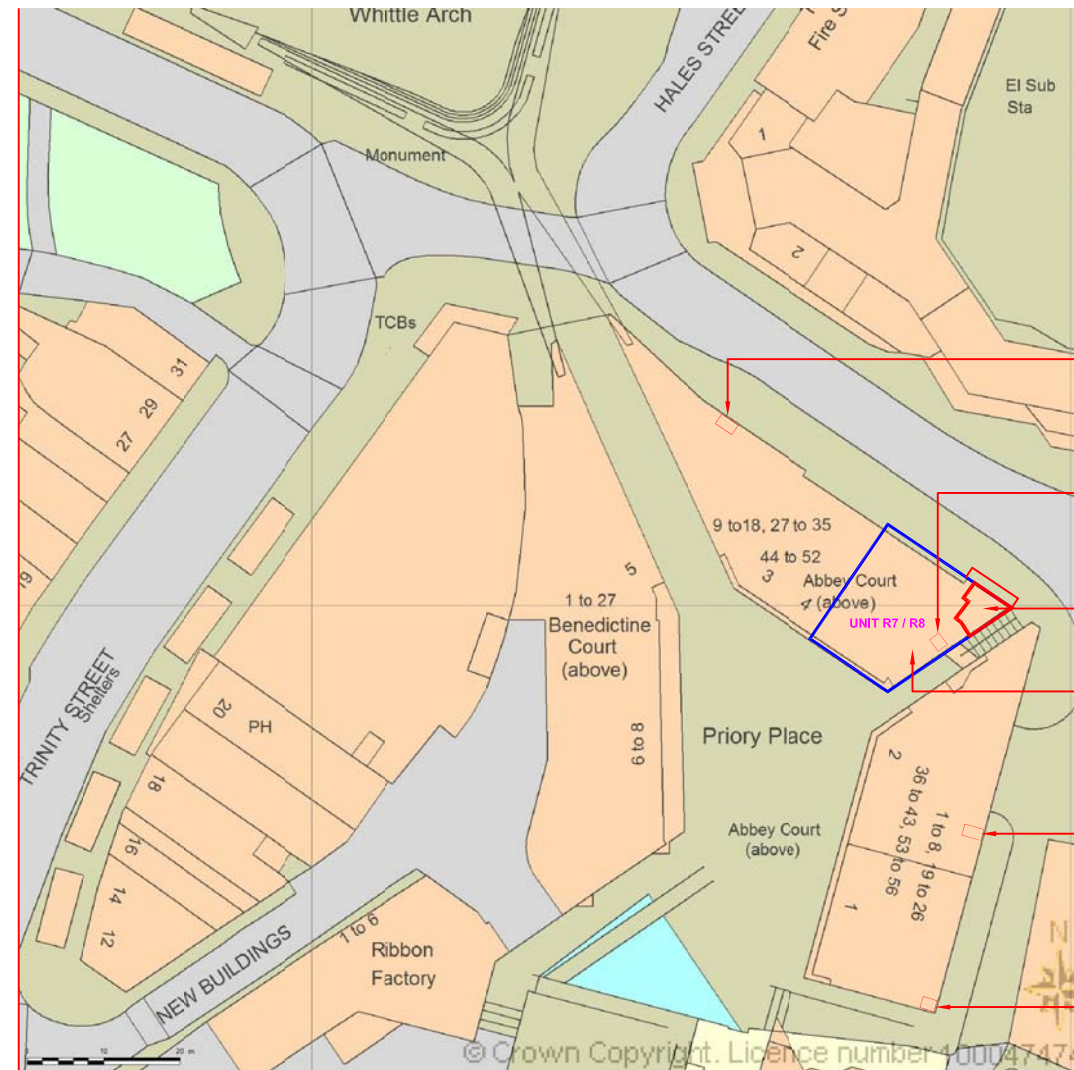

RevNo	Revision note	Date	Signature	Checked

BIN STORE LOCATION PLAN
SCALE 1:1250

- BIN STORE 1
Barbers / Crepefresh / Yaki
- BIN STORE 4
PGR / WRAP WRAP
- PROPOSED SITE APPLICATION LOWER GROUND FLOOR LOCATION
- UNITS R7 & 8 OVER
- BIN STORE 2
Pizzahut / Shinraman / Yipinb
- BIN STORE 3
Handynasty / Korean BBQ / R1 vacant