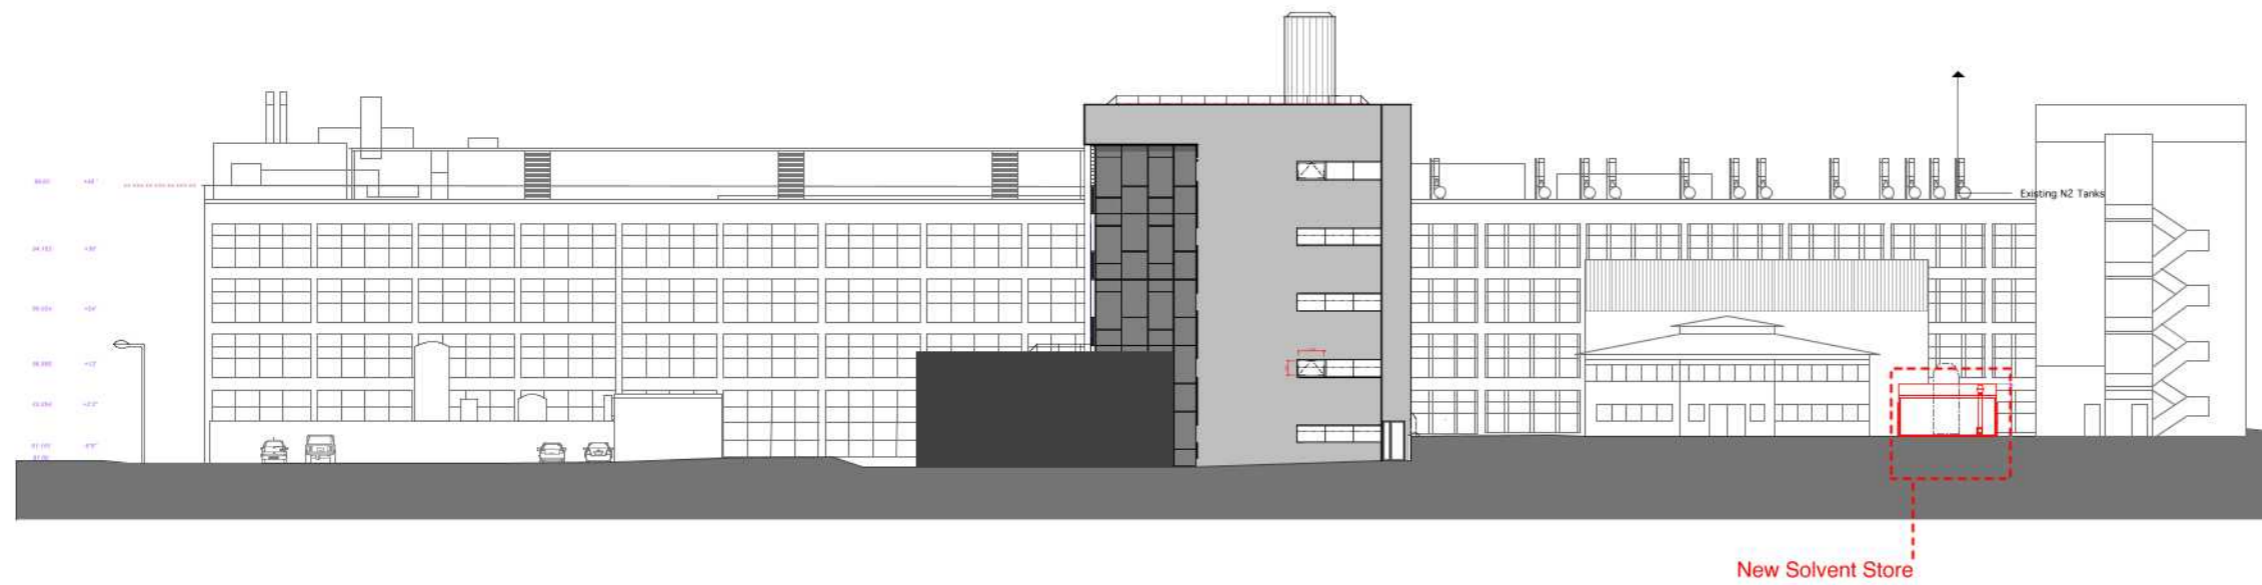

West Elevation

**bmj architects**

Glasgow / London

Boswell Mitchell & Johnston  
The Hub, 70 Pacific Quay  
Glasgow, G51 1DZ

+44 141 271 3200  
glasgow@bmjarchitects.co.uk  
www.bmjarchitects.co.uk

Client  
University of Warwick

Project  
The University of Warwick  
Solvent Store

Document Title

Proposed Elevations AW2

Scale(s) @ 1:500 BMJ Project Ref: [3637]

File Name

3637/AW2 - BMJ - PL(00)07

Issued for  
Planning Application

© Boswell Mitchell & Johnston Ltd.