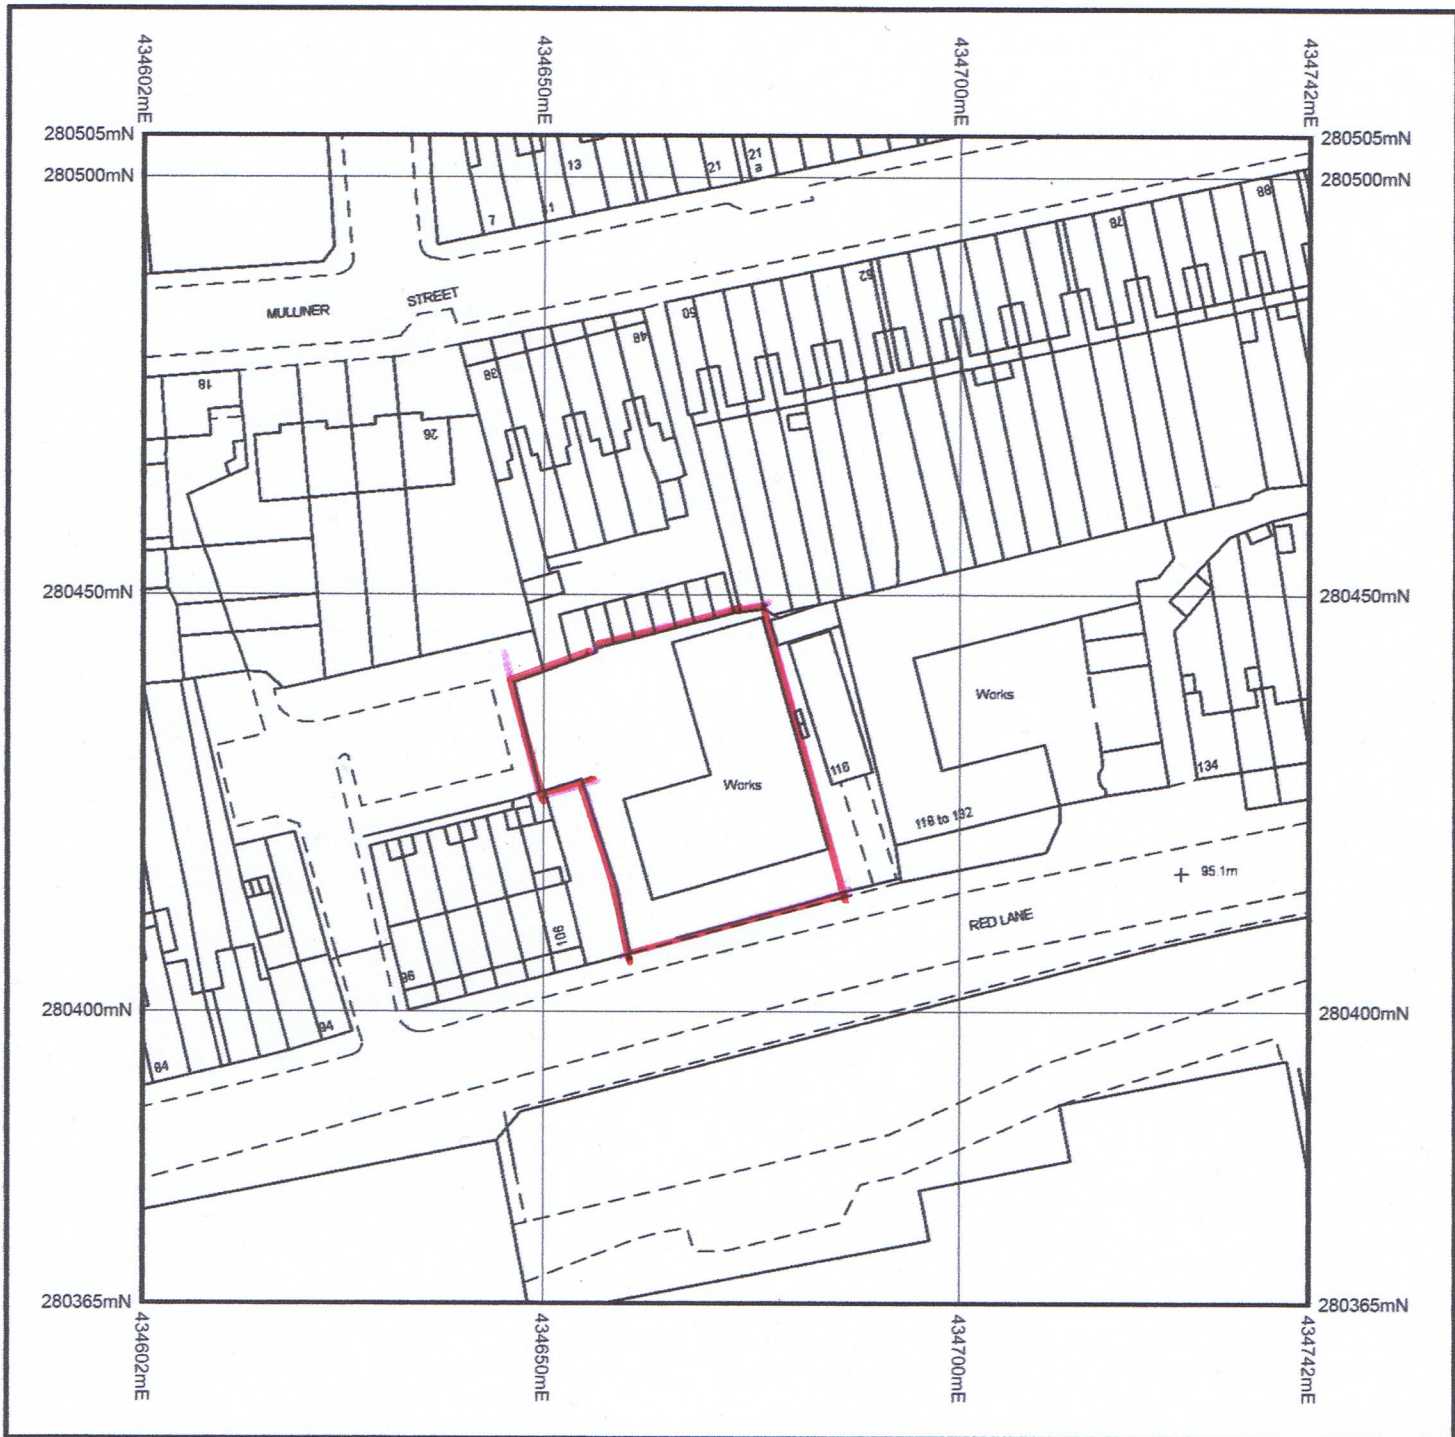

Scale: 1:1250

### Red Lane

© Crown Copyright and database rights 2014 Ordnance Survey 100048957. The representation of road, track or path is no evidence of a boundary or right of way. The representation of features as lines is no evidence of a property boundary.

Supplied by: [www.ukmapcentre.com](http://www.ukmapcentre.com)  
 Serial Number: 53990  
 Centre Coordinates: 434672,280435  
 Production Date: 31 Jul 2014 12:34

LOCATION PLAN  
 DRG: 786-01  
 SCALE: 1:1250.