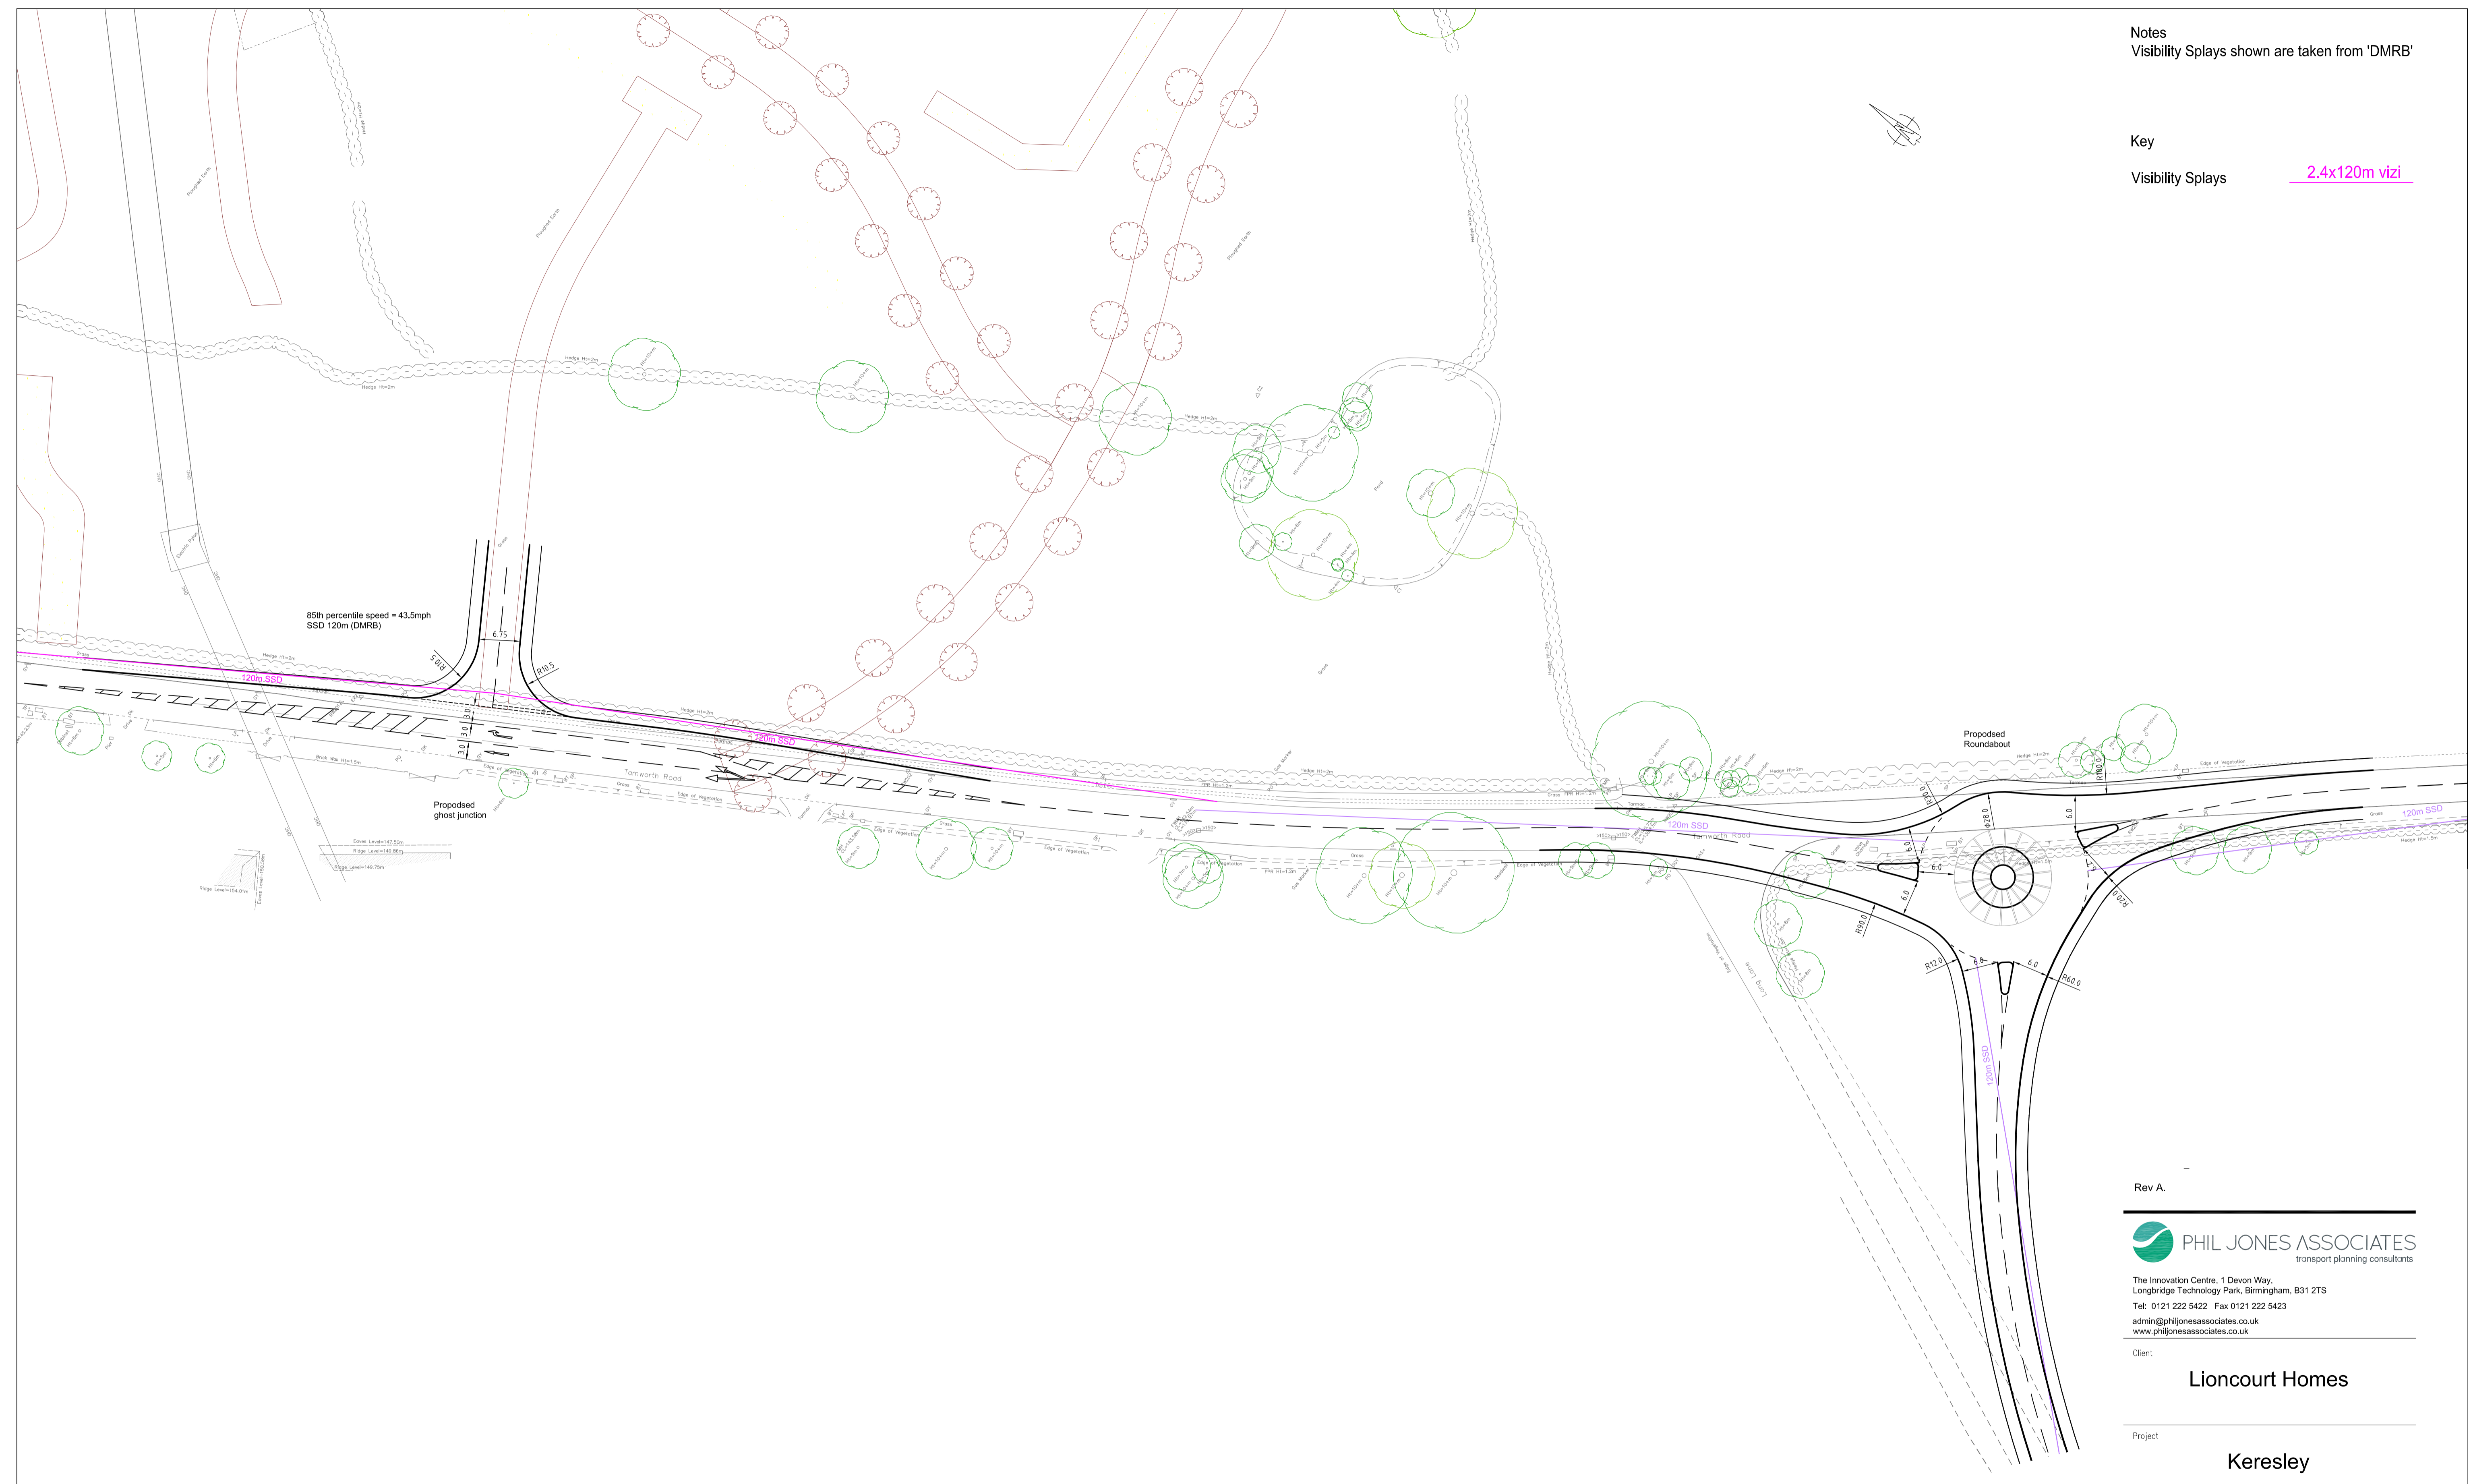

Notes
Visibility Splays shown are taken from 'DMRB'

Key
Visibility Splays 2.4x120m vizi

Rev A.

Client
Lioncourt Homes

Project
Keresley

Drawing
**Revised Access Strategy
Tamworth Road**

Drawn by JL	Date: Nov 14	Scale: 1:500 @ A1
Drawing No. 968-100	Revision	-