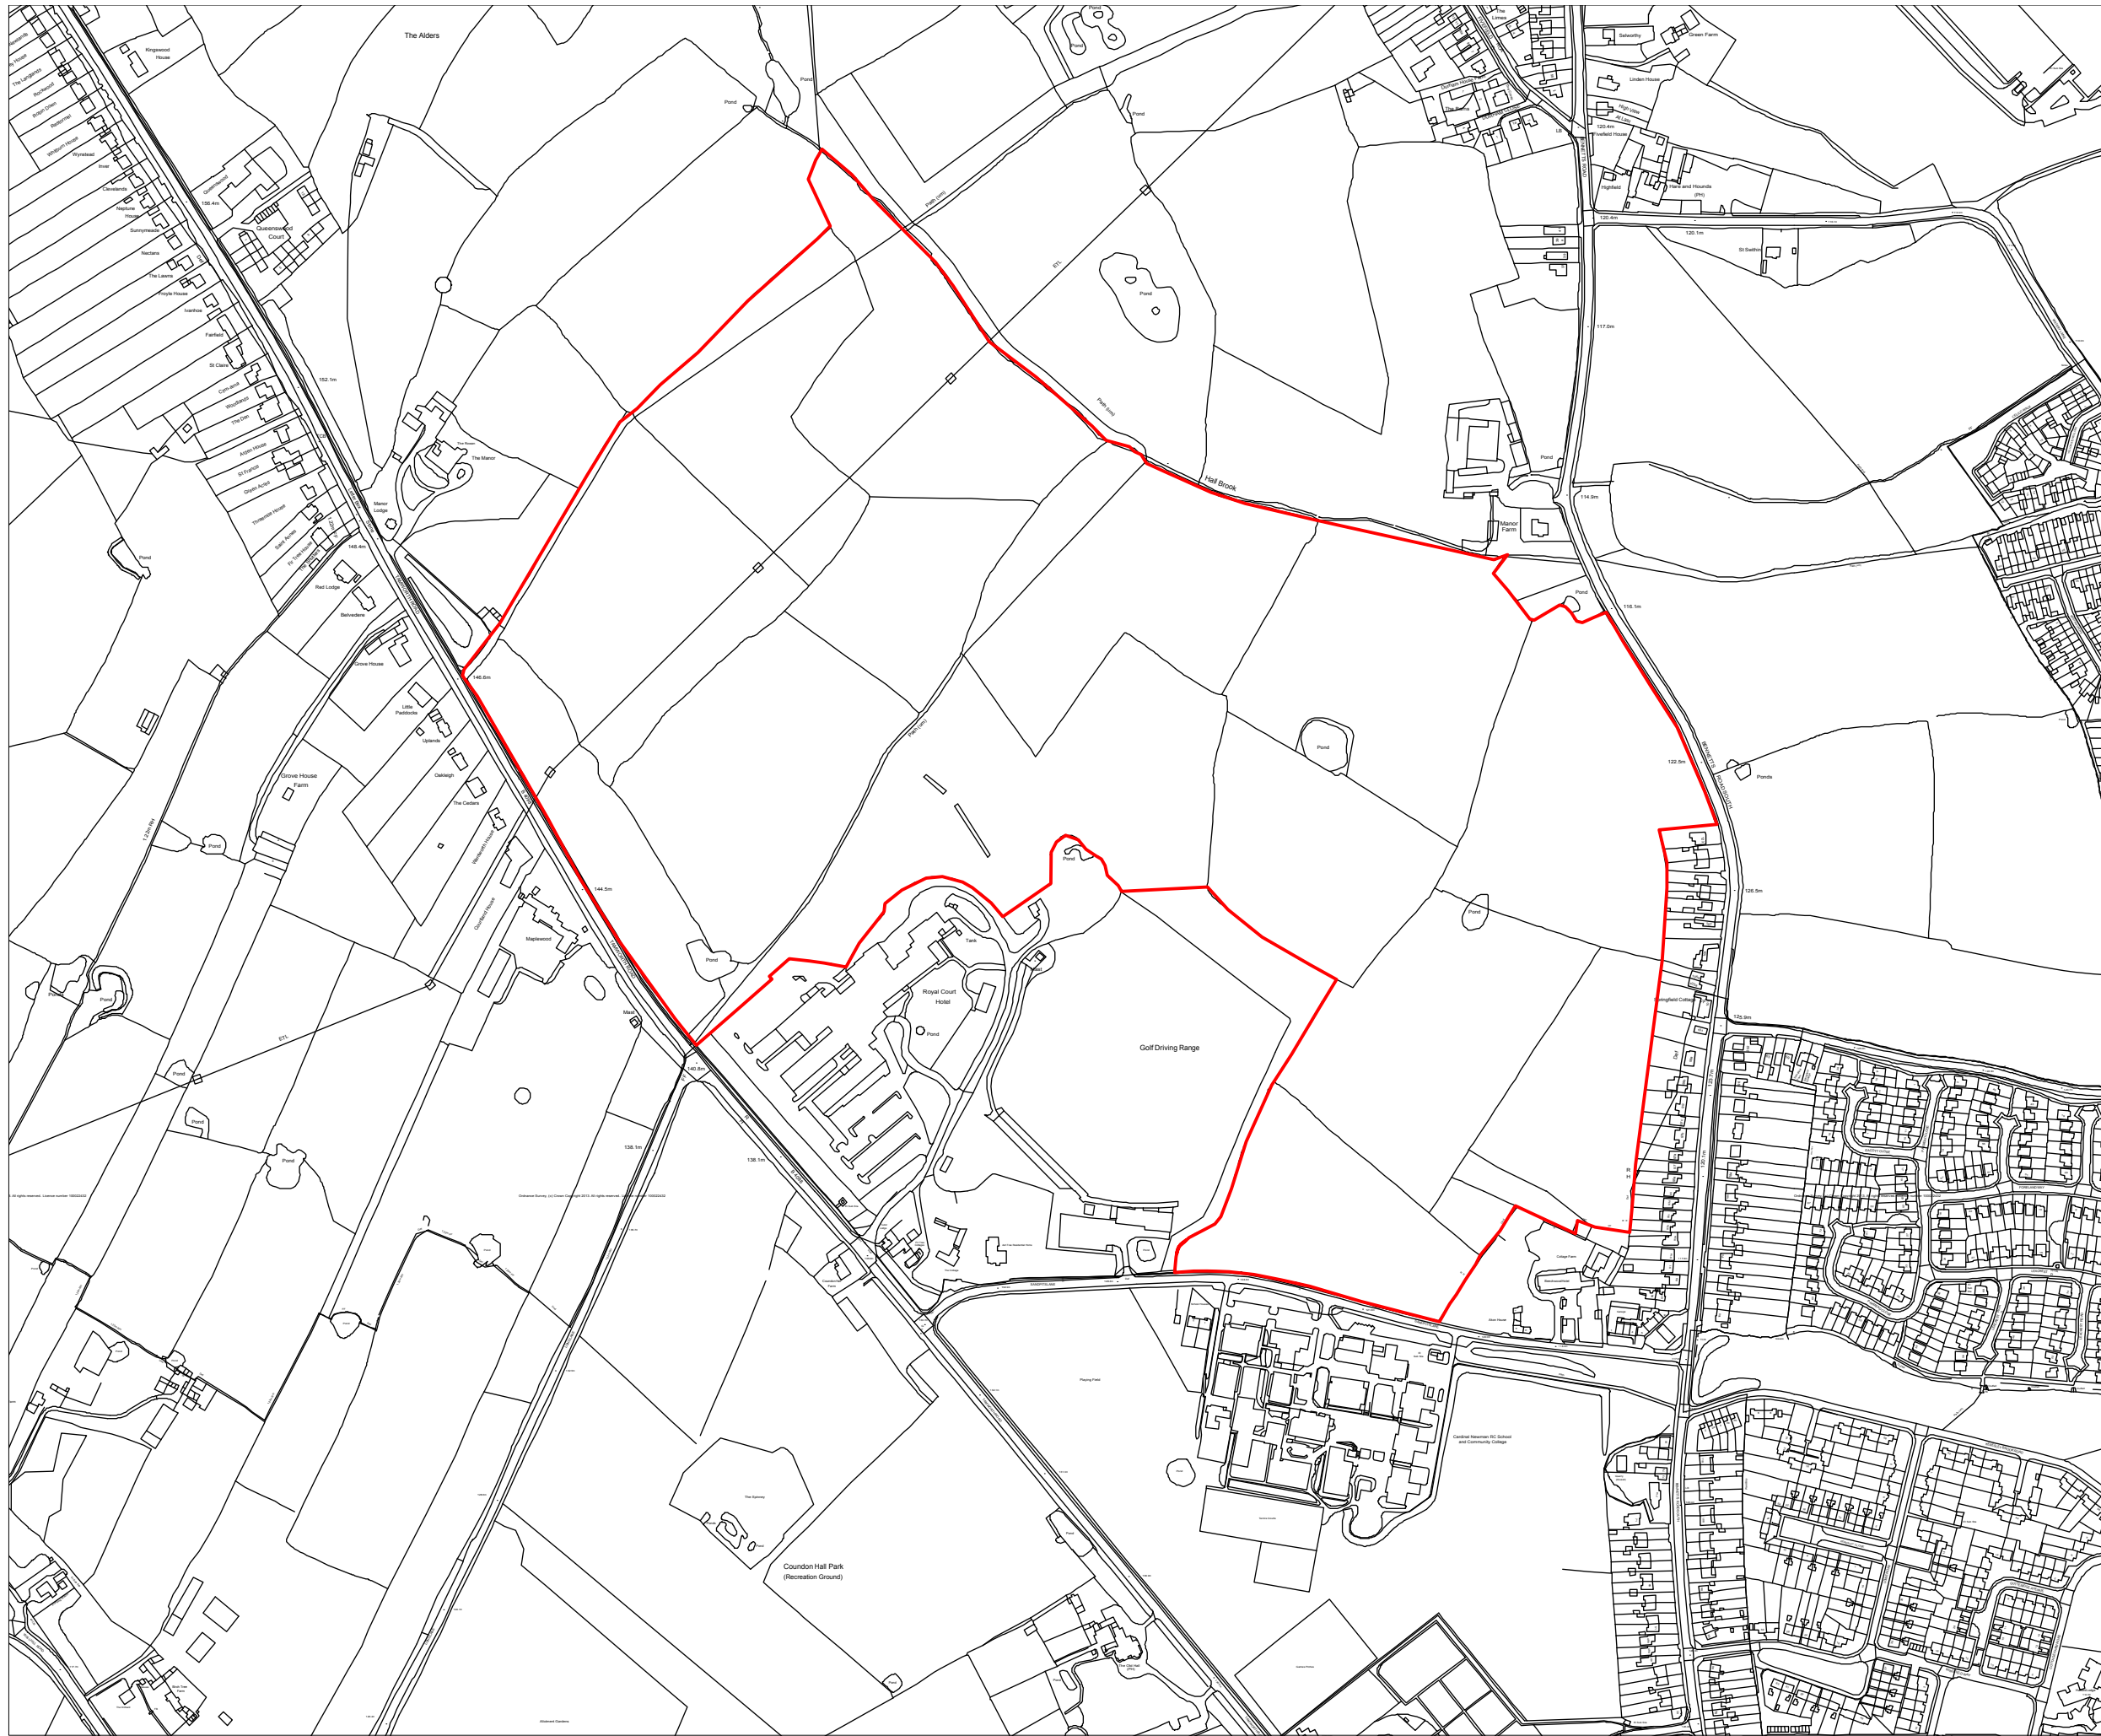

© Copyright Pegasus Planning Group Ltd. © Crown copyright. All rights reserved. Ordnance Survey Copyright Licence number 100042093. Promap Licence number 100020449. Standard OS licence rights, one year from purchase. Drawings prepared for planning application purposes and can be scaled (drawings are not to be used for construction or sales documents). Please refer to (client) for development design risk assessment documents. Pegasus Urban Design is part of Pegasus Planning Group Ltd. Any queries to be reported to Pegasus for clarification.

APPLICATION BOUNDARY

Keresley - Site Location Plan